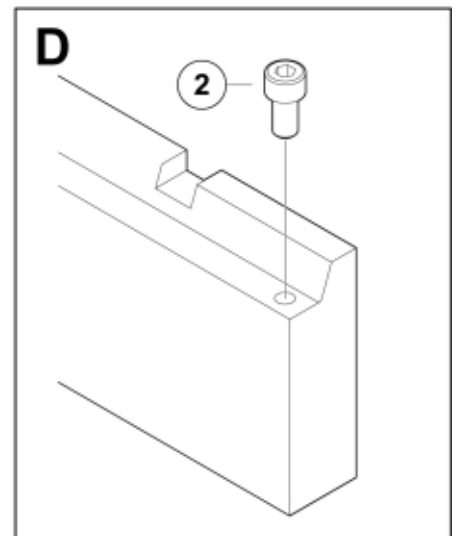

M 11253984

Part assemblies Pallet fork M - MX
Specification Year From: 01/01/2013 00:00:00

PartNo	Pos	Qty	Name	Specifications
11253984	1	1	Pallet fork M - MX	01/01/2013 00:00:00
5004919	2	2	Screw	MC6S M8x16