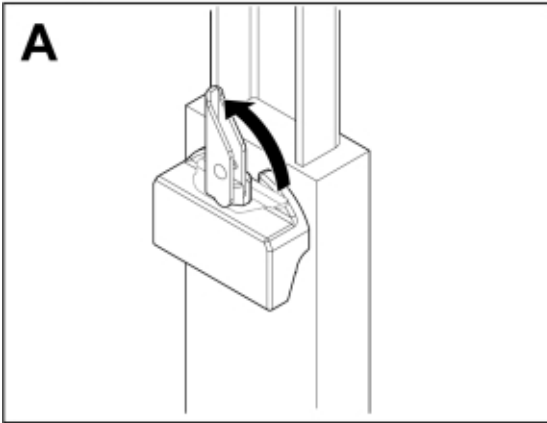

M 11253984

Part assemblies Pallet fork M - MX
Specification Year From: 01/01/2013 00:00:00

PartNo	Pos	Qty	Name	Specifications
11253984	1	1	Pallet fork M - MX	01/01/2013 00:00:00
5004919	2	2	Screw	MC6S M8x16