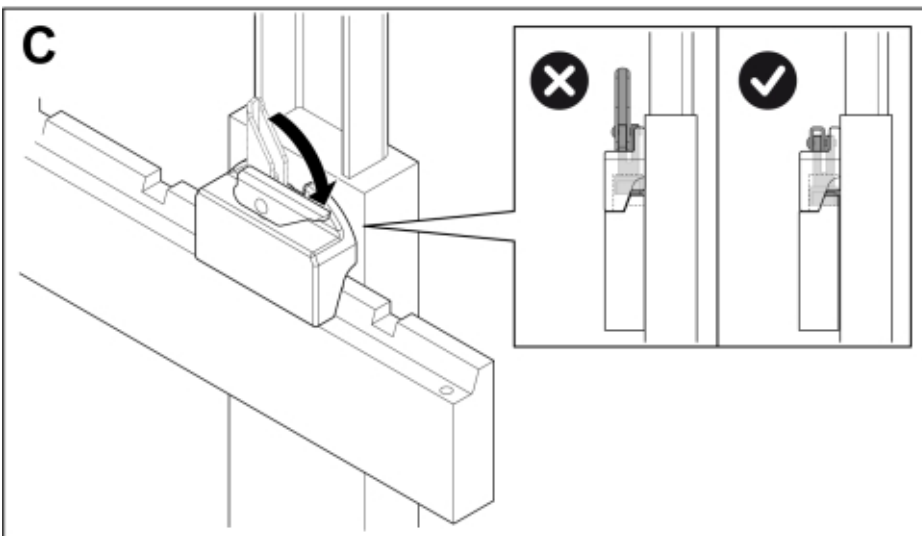

M 11253984

Part assemblies Pallet fork M - MX
Specification Year From: 01/01/2013 00:00:00

PartNo	Pos	Qty	Name	Specifications
11253984	1	1	Pallet fork M - MX	01/01/2013 00:00:00
5004919	2	2	Screw	MC6S M8x16