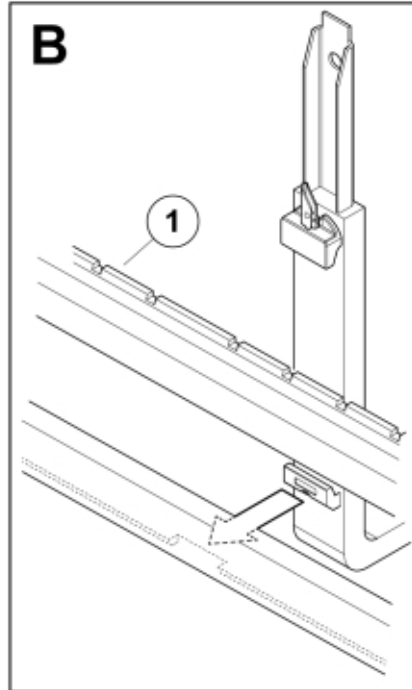

M 11253972

Part assemblies Pallet Fork WalkThru Skidsteer
Specification Year From: 01/01/2013 00:00:00

PartNo	Pos	Qty	Name	Specifications
11253972	1	1	Pallet Fork WalkThru Skidsteer	01/01/2013 00:00:00
11136425	2	1 PCS	Decal	