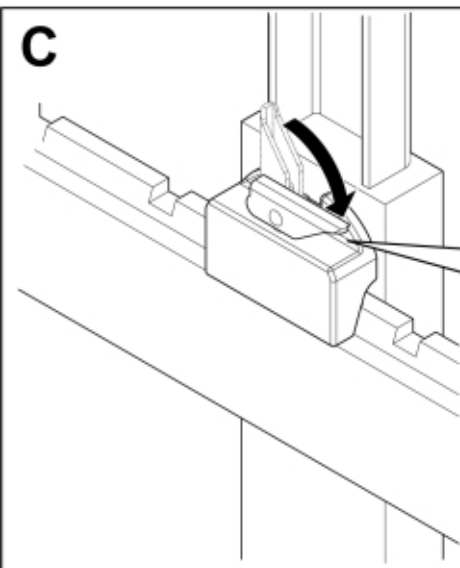

M 11253972

Part assemblies Pallet Fork WalkThru Skidsteer
Specification Year From: 01/01/2013 00:00:00

PartNo	Pos	Qty	Name	Specifications
11253972	1	1	Pallet Fork WalkThru Skidsteer	01/01/2013 00:00:00
11136425	2	1 PCS	Decal	