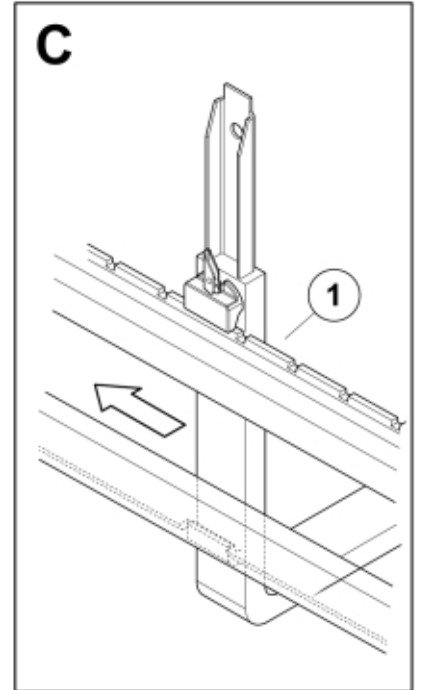

M 11253972

Part assemblies Pallet Fork WalkThru Skidsteer
Specification Year From: 01/01/2013 00:00:00

PartNo	Pos	Qty	Name	Specifications
11253972	1	1	Pallet Fork WalkThru Skidsteer	01/01/2013 00:00:00
11136425	2	1 PCS	Decal	