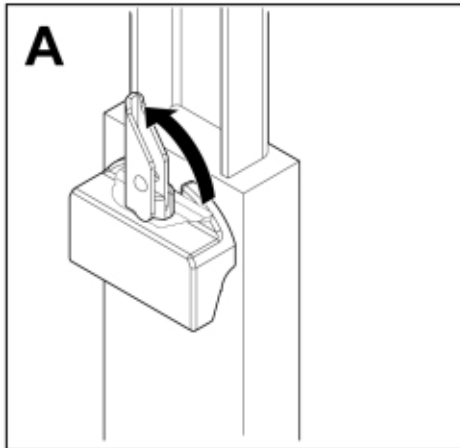

M 11253972

Part assemblies Pallet Fork WalkThru Skidsteer
Specification Year From: 01/01/2013 00:00:00

PartNo	Pos	Qty	Name	Specifications
11253972	1	1	Pallet Fork WalkThru Skidsteer	01/01/2013 00:00:00
11136425	2	1 PCS	Decal	