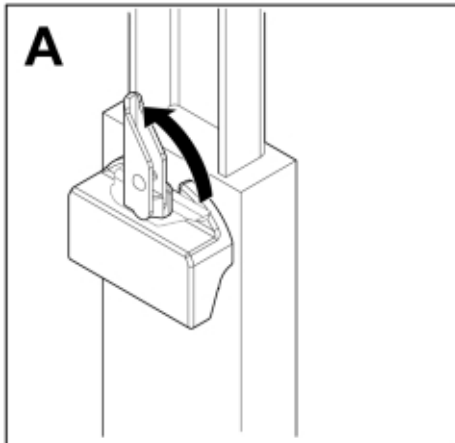

M 11253973

---

**Part assemblies** Pallet fork WalkThru Euro  
**Specification** Year From: 1/1/2013 12:00:00 AM

---

<b>PartNo</b>	<b>Pos</b>	<b>Qty</b>	<b>Name</b>	<b>Specifications</b>
11253973	1	1	Pallet fork WalkThru Euro	1/1/2013 12:00:00 AM
11136425	2	1 PCS	Decal	