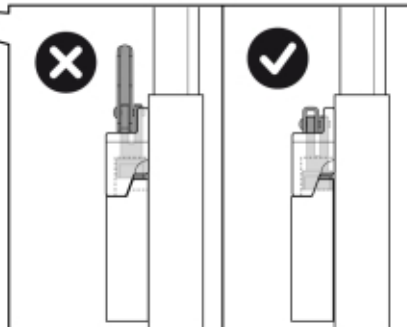

**2**

**⚠ WARNING**

**To avoid injury or death from falling loads when using pallet fork:**

- Do not handle round or square bales.
- Do not handle loose or shiftable loads.
- Transport loads low.
- Exercise caution when handling raised loads.

11139425

M 11253973

---

**Part assemblies**      Pallet fork WalkThru Euro  
**Specification**      Year From: 01/01/2013 00:00:00

---

<b>PartNo</b>	<b>Pos</b>	<b>Qty</b>	<b>Name</b>	<b>Specifications</b>
11253973	1	1	Pallet fork WalkThru Euro	01/01/2013 00:00:00
11136425	2	1 PCS	Decal	