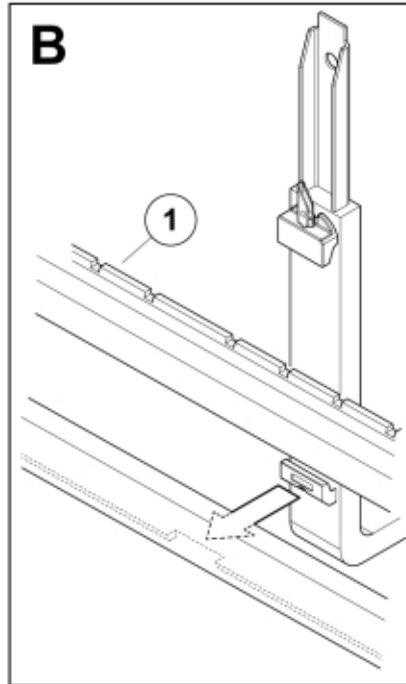

M 11253973

---

**Part assemblies** Pallet fork WalkThru Euro  
**Specification** Year From: 1/1/2013 12:00:00 AM

---

<b>PartNo</b>	<b>Pos</b>	<b>Qty</b>	<b>Name</b>	<b>Specifications</b>
11253973	1	1	Pallet fork WalkThru Euro	1/1/2013 12:00:00 AM
11136425	2	1 PCS	Decal	