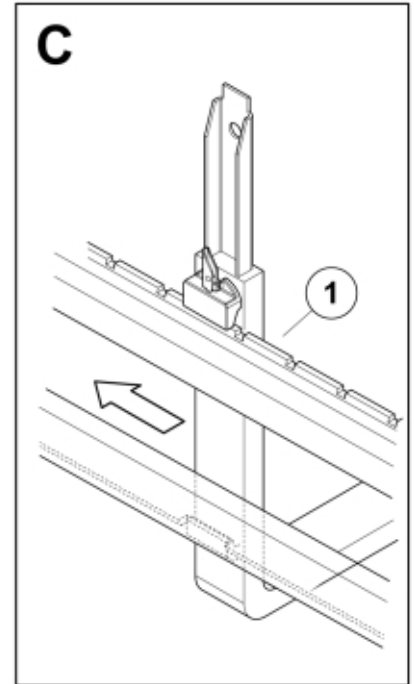

M 11253973

---

**Part assemblies** Pallet fork WalkThru Euro  
**Specification** Year From: 1/1/2013 12:00:00 AM

---

<b>PartNo</b>	<b>Pos</b>	<b>Qty</b>	<b>Name</b>	<b>Specifications</b>
11253973	1	1	Pallet fork WalkThru Euro	1/1/2013 12:00:00 AM
11136425	2	1 PCS	Decal	