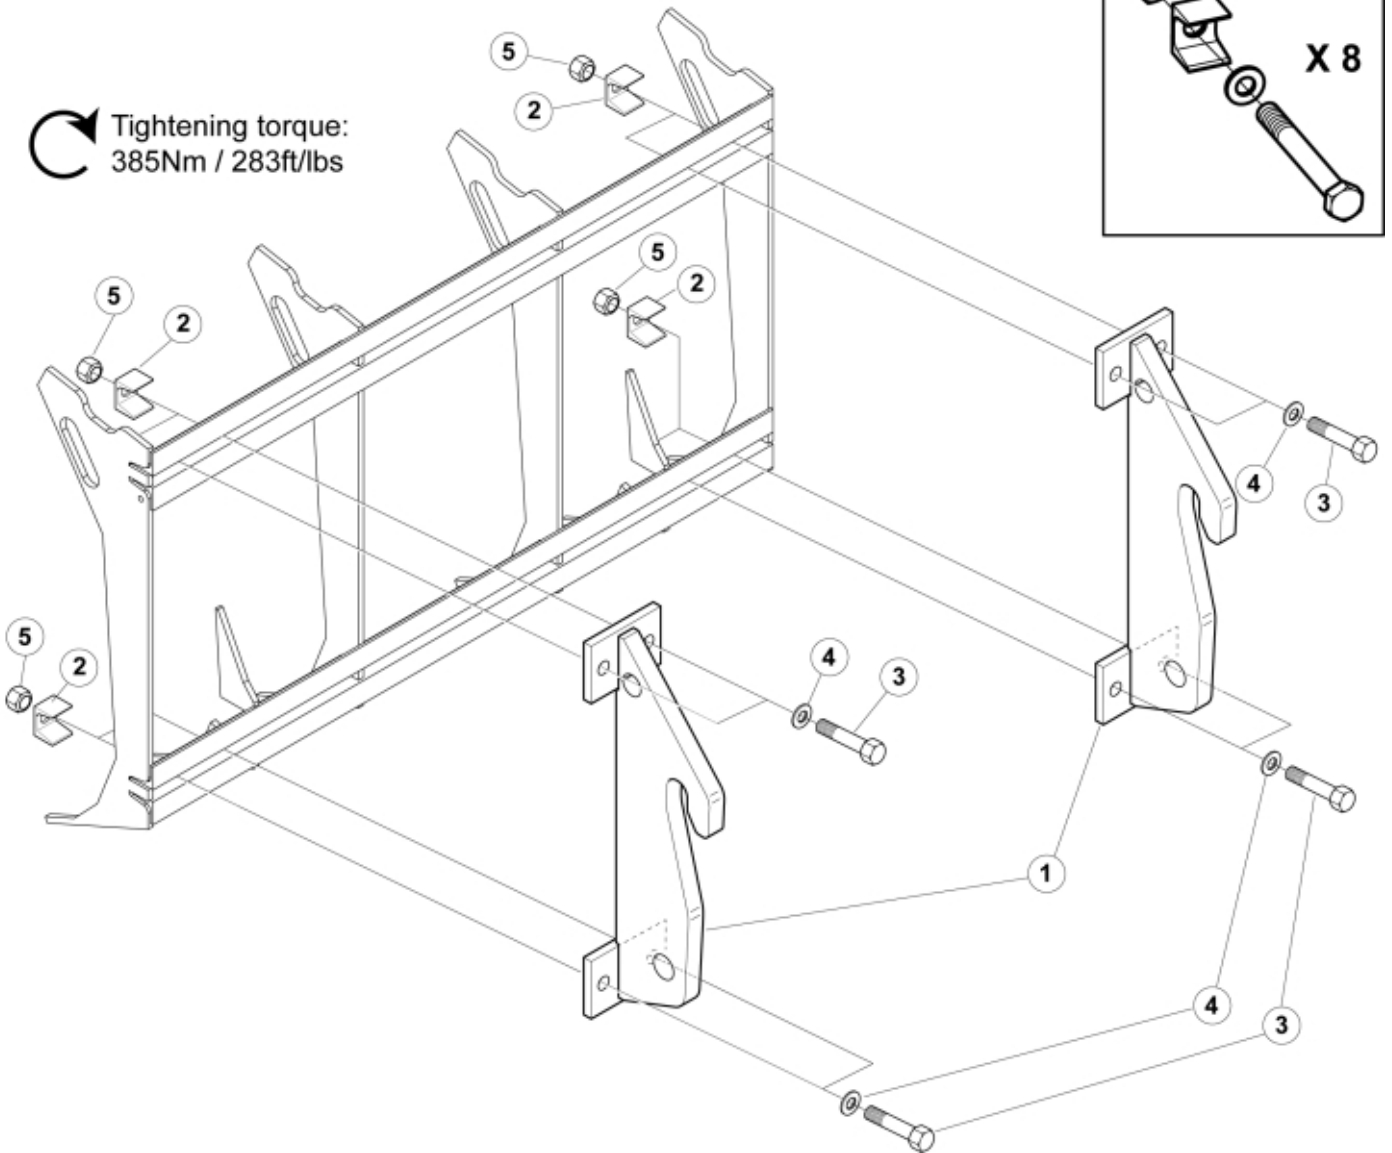

M 11254827

Part no. 60043593

Part no. 60043594

 Tightening torque:  
385Nm / 283ft/lbs

**Part assemblies** Attachment Weidemann

PartNo	Pos	Qty	Name	Specifications
11254827		1	Attachment Weidemann	
60021708	1	1 PCS	• Attachment Weidemann	Without bolts
60043593		1	• Screw kit	Q, Part is included in kit 11255098 Attachment kit Dieci Large, 11255234 Attachment kit Dieci Medium, 11255238 Attachment kit Dieci Small, 11255241 Attachment kit JLG Deutz, 11255233 Attachment kit Schäffer type SWH, 11255326 Attachment kit Weidemann, 11255184 Attachment kit CAT TH, 11255096 Attachment kit Merlo
60043157	2	8	•• Clamp	Part is included in kit 11255098 Attachment kit Dieci Large, 11255234 Attachment kit Dieci Medium, 11255238 Attachment kit Dieci Small, 11255241 Attachment kit JLG Deutz, 11255233 Attachment kit Schäffer type SWH, 11255326 Attachment kit Weidemann, 11255184 Attachment kit CAT TH, 11255096 Attachment kit Merlo, Part is included in kit 11255098 Attachment kit Dieci Large, 11255234 Attachment kit Dieci Medium, 11255238 Attachment kit Dieci Small, 11255241 Attachment kit JLG Deutz, 11255233 Attachment kit Schäffer type SWH, 11255326 Attachment kit Weidemann, 11255184 Attachment kit CAT TH, 11255096 Attachment kit Merlo
5050583	3	8	•• Screw	M6S M20x90, Part is included in kit 11255098 Attachment kit Dieci Large, 11255234 Attachment kit Dieci Medium, 11255238 Attachment kit Dieci Small, 11255241 Attachment kit JLG Deutz, 11255233 Attachment kit Schäffer type SWH, 11255326 Attachment kit Weidemann, 11255184 Attachment kit CAT TH, 11255096 Attachment kit Merlo
5013109	4	8	•• Washer	BRB 20 x 36 x 3, Part is included in kit 11255098 Attachment kit Dieci Large, 11255234 Attachment kit Dieci Medium, 11255238 Attachment kit Dieci Small, 11255241 Attachment kit JLG Deutz, 11255233 Attachment kit Schäffer type SWH, 11255326 Attachment kit Weidemann, 11255184 Attachment kit CAT TH, 11255096 Attachment kit Merlo, Part is included in kit 11255098 Attachment kit Dieci Large, 11255234 Attachment kit Dieci Medium, 11255238 Attachment kit Dieci Small, 11255241 Attachment kit JLG Deutz, 11255233 Attachment kit Schäffer type SWH, 11255326 Attachment kit Weidemann, 11255184 Attachment kit CAT TH, 11255096 Attachment kit Merlo