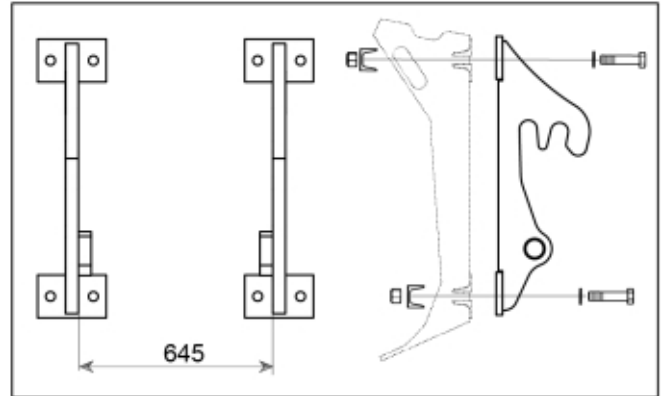

M 11255233

 Tightening torque:
385Nm / 283ft/lbs

Part no. 60013786

Part no. 60013732

Part assemblies Attachment kit Schäffer type SWH

PartNo	Pos	Qty	Name	Specifications
11255233			Attachment kit Schäffer type SWH	
60030503	1	1 PCS	• Attachment	Without bolts, Part is included in kit 11255233 Attachment kit Schäffer type SWH
60043593		1	• Screw kit	Q, Part is included in kit 11255098 Attachment kit Dieci Large, 11255234 Attachment kit Dieci Medium, 11255238 Attachment kit Dieci Small, 11255241 Attachment kit JLG Deutz, 11255233 Attachment kit Schäffer type SWH, 11255326 Attachment kit Weidemann, 11255184 Attachment kit CAT TH, 11255096 Attachment kit Merlo
60043157	2	8	•• Clamp	Part is included in kit 11255098 Attachment kit Dieci Large, 11255234 Attachment kit Dieci Medium, 11255238 Attachment kit Dieci Small, 11255241 Attachment kit JLG Deutz, 11255233 Attachment kit Schäffer type SWH, 11255326 Attachment kit Weidemann, 11255184 Attachment kit CAT TH, 11255096 Attachment kit Merlo, Part is included in kit 11255098 Attachment kit Dieci Large, 11255234 Attachment kit Dieci Medium, 11255238 Attachment kit Dieci Small, 11255241 Attachment kit JLG Deutz, 11255233 Attachment kit Schäffer type SWH, 11255326 Attachment kit Weidemann, 11255184 Attachment kit CAT TH, 11255096 Attachment kit Merlo
5050583	3	8	•• Screw	M6S M20x90, Part is included in kit 11255098 Attachment kit Dieci Large, 11255234 Attachment kit Dieci Medium, 11255238 Attachment kit Dieci Small, 11255241 Attachment kit JLG Deutz, 11255233 Attachment kit Schäffer type SWH, 11255326 Attachment kit Weidemann, 11255184 Attachment kit CAT TH, 11255096 Attachment kit Merlo
5013109	4	8	•• Washer	BRB 20 x 36 x 3, Part is included in kit 11255098 Attachment kit Dieci Large, 11255234 Attachment kit Dieci Medium, 11255238 Attachment kit Dieci Small, 11255241 Attachment kit JLG Deutz, 11255233 Attachment kit Schäffer type SWH, 11255326 Attachment kit Weidemann, 11255184 Attachment kit CAT TH, 11255096 Attachment kit Merlo, Part is included in kit 11255098 Attachment kit Dieci Large, 11255234 Attachment kit Dieci Medium, 11255238 Attachment kit Dieci Small, 11255241 Attachment kit JLG Deutz, 11255233 Attachment kit Schäffer type SWH, 11255326 Attachment kit Weidemann, 11255184 Attachment kit CAT TH, 11255096 Attachment kit Merlo