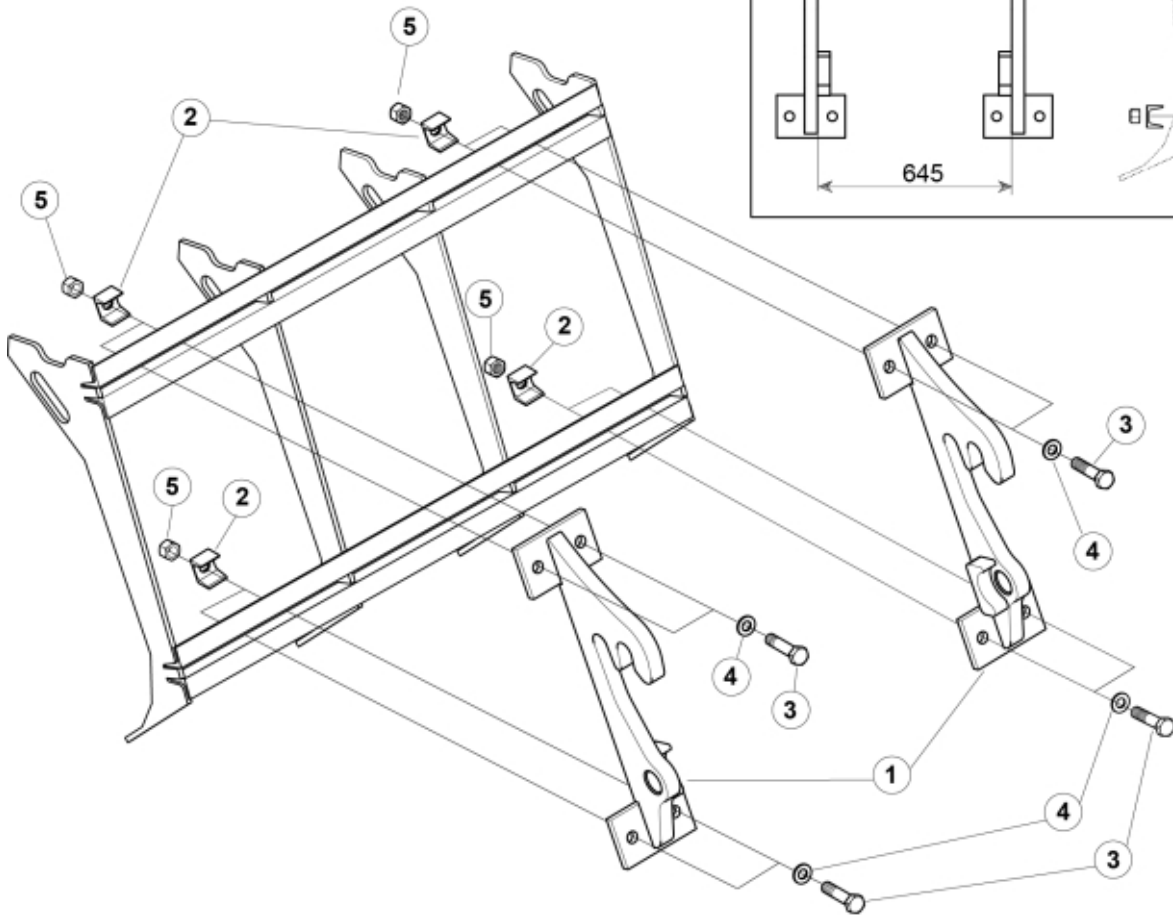

M 11255233

 Tightening torque:
385Nm / 283ft/lbs

Part no. 60013786

Part no. 60013732

Part assemblies Attachment kit Schäffer type SWH

PartNo	Pos	Qty	Name	Specifications
11255233			Attachment kit Schäffer type SWH	
60030503	1	1 PCS	• Attachment	Without bolts, Part is included in kit 11255233 Attachment kit Schäffer type SWH
60043593		1	• Screw kit	Q, Part is included in kit 11255098 Attachment kit Dieci Large, 11255234 Attachment kit Dieci Medium, 11255238 Attachment kit Dieci Small, 11255241 Attachment kit JLG Deutz, 11255233 Attachment kit Schäffer type SWH, 11255326 Attachment kit Weidemann, 11255184 Attachment kit CAT TH, 11255096 Attachment kit Merlo
60043157	2	8	•• Clamp	Part is included in kit 11255098 Attachment kit Dieci Large, 11255234 Attachment kit Dieci Medium, 11255238 Attachment kit Dieci Small, 11255241 Attachment kit JLG Deutz, 11255233 Attachment kit Schäffer type SWH, 11255326 Attachment kit Weidemann, 11255184 Attachment kit CAT TH, 11255096 Attachment kit Merlo, Part is included in kit 11255098 Attachment kit Dieci Large, 11255234 Attachment kit Dieci Medium, 11255238 Attachment kit Dieci Small, 11255241 Attachment kit JLG Deutz, 11255233 Attachment kit Schäffer type SWH, 11255326 Attachment kit Weidemann, 11255184 Attachment kit CAT TH, 11255096 Attachment kit Merlo
5050583	3	8	•• Screw	M6S M20x90, Part is included in kit 11255098 Attachment kit Dieci Large, 11255234 Attachment kit Dieci Medium, 11255238 Attachment kit Dieci Small, 11255241 Attachment kit JLG Deutz, 11255233 Attachment kit Schäffer type SWH, 11255326 Attachment kit Weidemann, 11255184 Attachment kit CAT TH, 11255096 Attachment kit Merlo
5013109	4	8	•• Washer	BRB 20 x 36 x 3, Part is included in kit 11255098 Attachment kit Dieci Large, 11255234 Attachment kit Dieci Medium, 11255238 Attachment kit Dieci Small, 11255241 Attachment kit JLG Deutz, 11255233 Attachment kit Schäffer type SWH, 11255326 Attachment kit Weidemann, 11255184 Attachment kit CAT TH, 11255096 Attachment kit Merlo, Part is included in kit 11255098 Attachment kit Dieci Large, 11255234 Attachment kit Dieci Medium, 11255238 Attachment kit Dieci Small, 11255241 Attachment kit JLG Deutz, 11255233 Attachment kit Schäffer type SWH, 11255326 Attachment kit Weidemann, 11255184 Attachment kit CAT TH, 11255096 Attachment kit Merlo