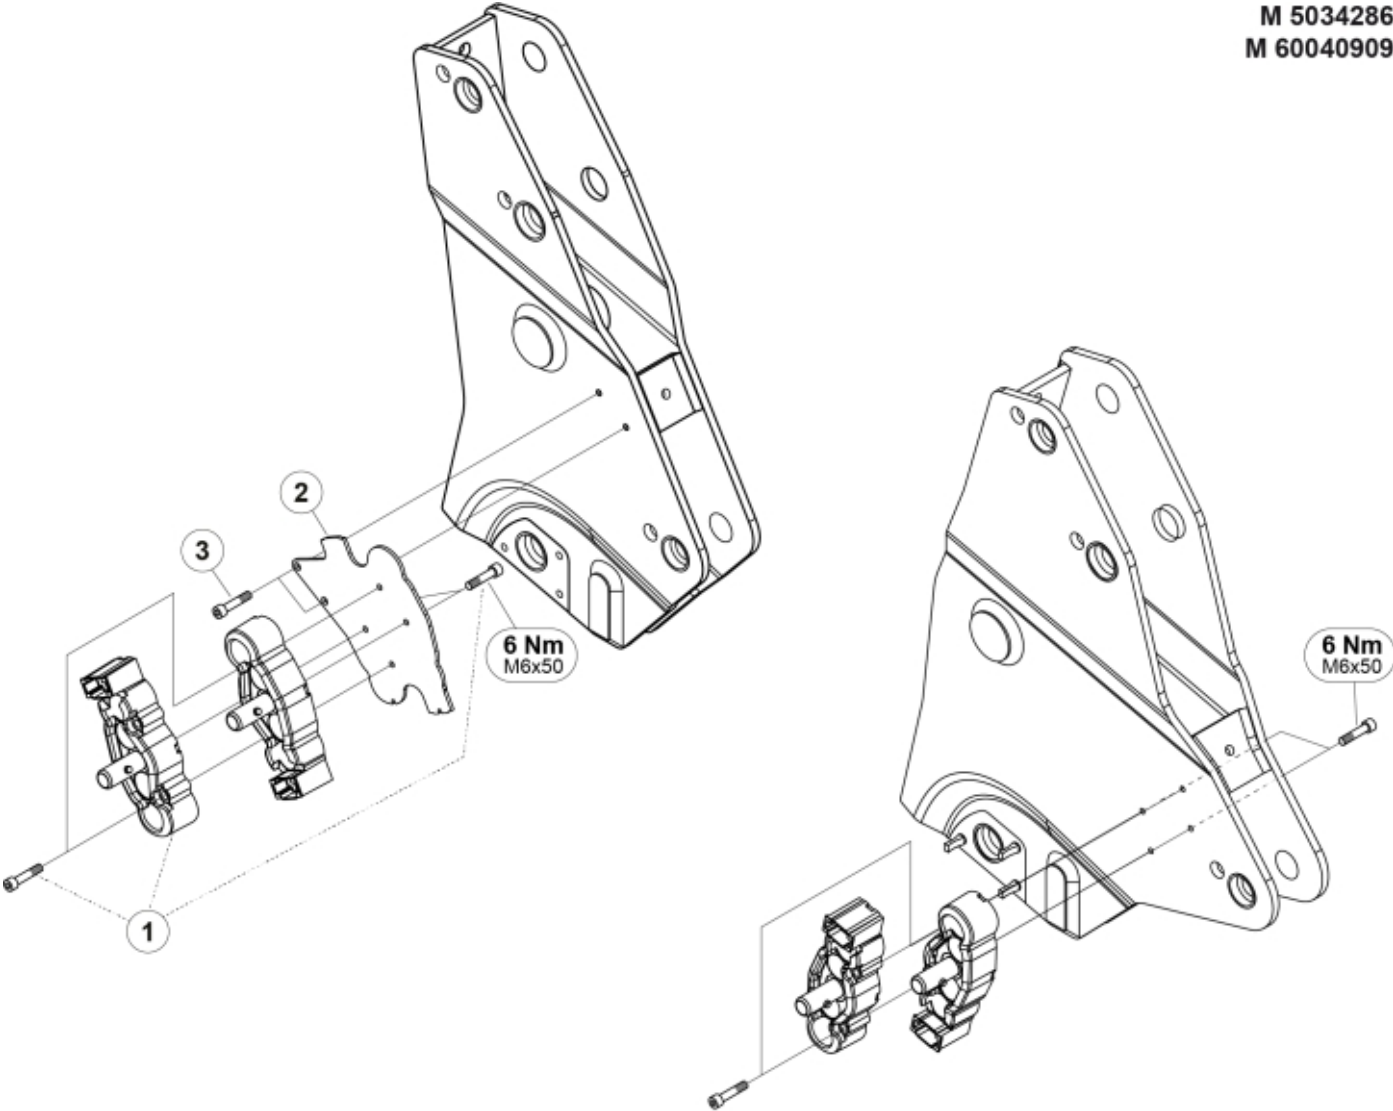

M 5034286
M 60040909

Part assemblies Parking Kit Live3

PartNo	Pos	Qty	Name	Specifications
60040909		1 PCS	Parking Kit Live3	
5034234	1	1	Parking support kit	Replaces 5034233, 5033972
5034236	2	1 PCS	Bracket	Replaces 5033902
5004061	3	2	Screw	MC6S M8x20