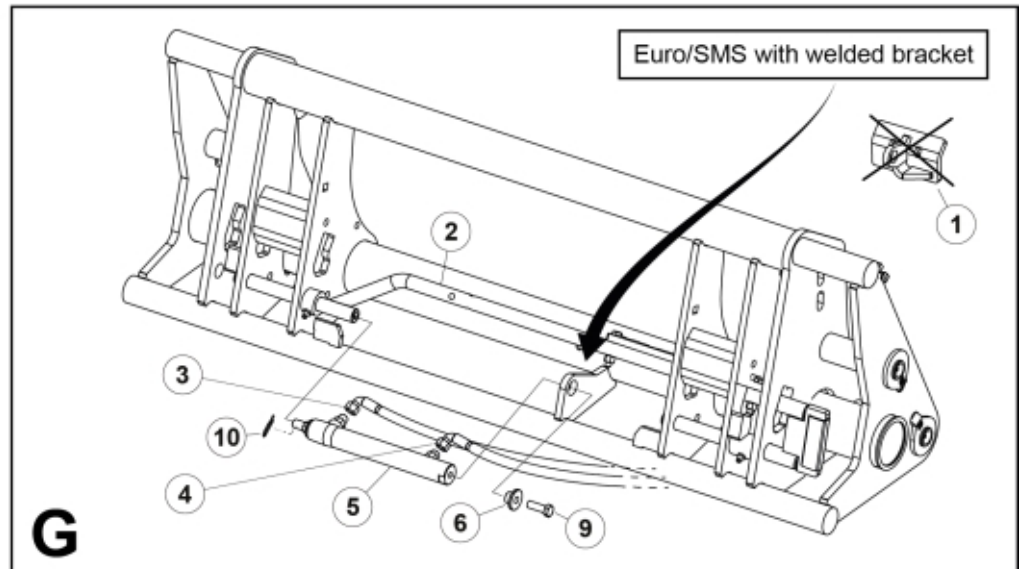

- M 60040242-2
- M 60040243-2
- M 60040244-2
- M 60040245-2

Part assemblies		Q-Lock Euro DM		
Specification		Year From: 01/02/2019 00:00:00		
PartNo	Pos	Qty	Name	Specifications
60040242		1	Q-Lock Euro DM	Euro DM
60011993	1	1	Attachment	
4501178	2	1	Locking mechanism cpl. (DM Hyd)	Euro, Replaces 60012679 and 4501170
60009523	3	1	Hose	1/4" L=1430 1/4G90LM - 1/4GRLM
60009522	4	1	Hose	1/4" L=1280 1/4G90LM - 1/4GRLM
60103722	5	1	Cylinder	
60006448	6	1	Sleeve	
5002081	7	2	Screw	M6S M10 x 110 (8.8)
5011554	8	2	Nut	Loc-King M10
5002971	9	1	Screw	M6S 10x30 Drilock
60020459	10	1	Locking Pin	
5050342	11	2	Screw	MC6S M8x14 (8.8)
60104271	12	1	Bracket	
4501107	13	1	Block cpl	Hydr. Lock, Replaces 4500151, 01/02/2019 00:00:00
60034110	14	2	• Hollow screw	G1/2" Banjo
60104391	15	2	• Adaptor	G1/2" - G3/8"
5013853	16	4	• Dowty washer	Tredo 1/2", Part is included in kit 60007907 Hose cpl., 9032177 Hose cpl.
1120122	17	2	• Adaptor	R 1/4"K - R 1/4"K
5013856	18	2	• Dowty washer	Tredo 1/4"
60037622	19	1	• Valve assy.	Hydraulic lock