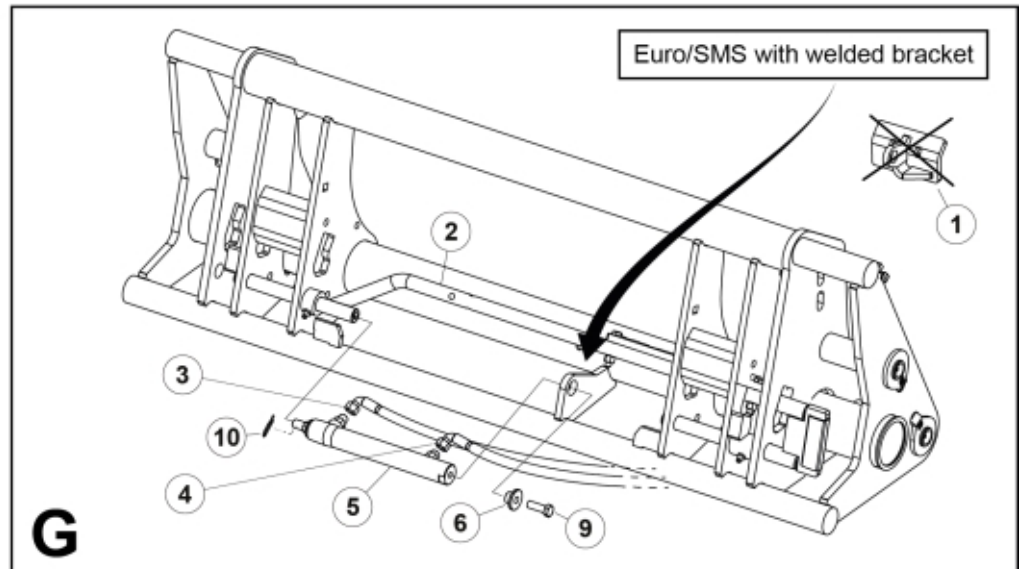

- M 60040242-2
- M 60040243-2
- M 60040244-2
- M 60040245-2

Part assemblies		Q-Lock Euro/SMS DM		
Specification		Year From: 2/1/2019 12:00:00 AM		
PartNo	Pos	Qty	Name	Specifications
60040244		1	Q-Lock Euro/SMS DM	2/1/2019 12:00:00 AM Replaces 60019961
60012213	1	1	Attachment	
4501176	2	1	Locking mechanism cpl. (DM Hyd)	Euro/SMS, Replaces 60012441 and 4501167
60009523	3	1	Hose	1/4" L=1430 1/4G90LM - 1/4GRLM
60009522	4	1	Hose	1/4" L=1280 1/4G90LM - 1/4GRLM
60103722	5	1	Cylinder	
60006448	6	1	Sleeve	
5002081	7	2	Screw	M6S M10 x 110 (8.8)
5011554	8	2	Nut	Loc-King M10
5002971	9	1	Screw	M6S 10x30 Drilock
60020459	10	1	Locking Pin	
5050342	11	2	Screw	MC6S M8x14 (8.8)
60104271	12	1	Bracket	
4501107	13	1	Block cpl	Hydr. Lock, Replaces 4500151, 2/1/2019 12:00:00 AM
60034110	14	2	• Hollow screw	G1/2" Banjo
60104391	15	2	• Adaptor	G1/2" - G3/8"
5013853	16	4	• Dowty washer	Tredo 1/2", Part is included in kit 60007907 Hose cpl., 9032177 Hose cpl.
1120122	17	2	• Adaptor	R 1/4"K - R 1/4"K
5013856	18	2	• Dowty washer	Tredo 1/4"
60037622	19	1	• Valve assy.	Hydraulic lock