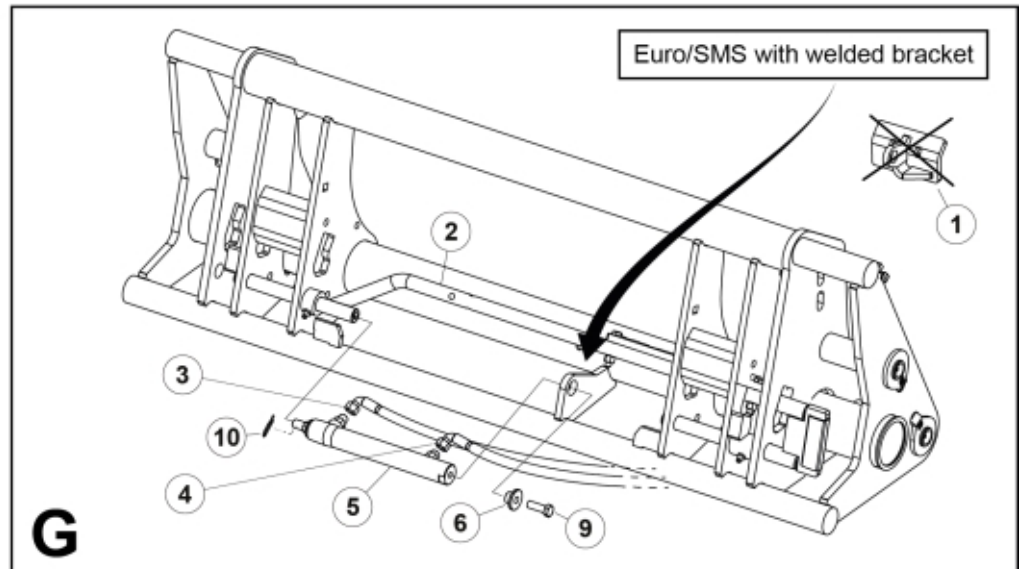

- M 60040242-2
- M 60040243-2
- M 60040244-2
- M 60040245-2

Part assemblies		Q-Lock Euro/SMS DM		
Specification		Year From: 01/02/2019 00:00:00		
PartNo	Pos	Qty	Name	Specifications
60040244		1	Q-Lock Euro/SMS DM	01/02/2019 00:00:00 Replaces 60019961
60012213	1	1	Attachment	
4501176	2	1	Locking mechanism cpl. (DM Hyd)	Euro/SMS, Replaces 60012441 and 4501167
60009523	3	1	Hose	1/4" L=1430 1/4G90LM - 1/4GRLM
60009522	4	1	Hose	1/4" L=1280 1/4G90LM - 1/4GRLM
60103722	5	1	Cylinder	
60006448	6	1	Sleeve	
5002081	7	2	Screw	M6S M10 x 110 (8.8)
5011554	8	2	Nut	Loc-King M10
5002971	9	1	Screw	M6S 10x30 Drilock
60020459	10	1	Locking Pin	
5050342	11	2	Screw	MC6S M8x14 (8.8)
60104271	12	1	Bracket	
4501107	13	1	Block cpl	Hydr. Lock, Replaces 4500151, 01/02/2019 00:00:00
60034110	14	2	• Hollow screw	G1/2" Banjo
60104391	15	2	• Adaptor	G1/2" - G3/8"
5013853	16	4	• Dowty washer	Tredo 1/2", Part is included in kit 60007907 Hose cpl., 9032177 Hose cpl.
1120122	17	2	• Adaptor	R 1/4"K - R 1/4"K
5013856	18	2	• Dowty washer	Tredo 1/4"
60037622	19	1	• Valve assy.	Hydraulic lock