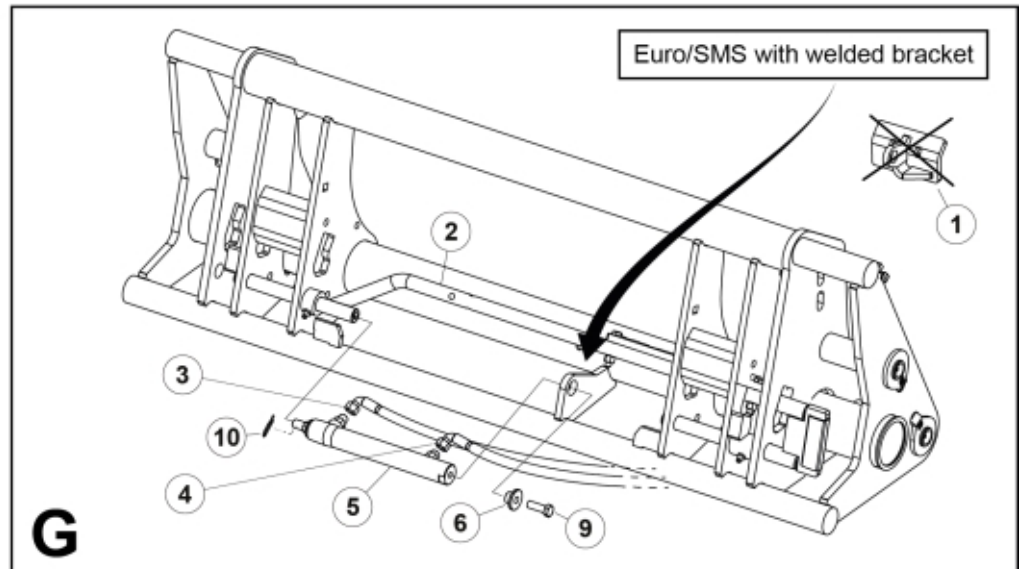

- M 60040242-2
- M 60040243-2
- M 60040244-2
- M 60040245-2

Part assemblies		Q-Lock Euro/SMS DL		
Specification		Year From: 01/02/2019 00:00:00		
PartNo	Pos	Qty	Name	Specifications
60040245		1 PCS	Q-Lock Euro/SMS DL	01/02/2019 00:00:00 Replaces 60019962
60012213	1	1	Attachment	
4501175	2	1	Locking mechanism cpl. (DL Hyd)	Replaces 60013275 and 4501165
60018856	3	1	Hose	1/4" L=1590 1/4G90LM - 1/4GRLM
60018858	4	1	Hose	1/4" L=1430 1/4G90LM - 1/4GRLM
60103722	5	1	Cylinder	
60006448	6	1	Sleeve	
5002081	7	2	Screw	M6S M10 x 110 (8.8)
5011554	8	2	Nut	Loc-King M10
5002971	9	1	Screw	M6S 10x30 Drilock
60020459	10	1	Locking Pin	
5050342	11	2	Screw	MC6S M8x14 (8.8)
60104271	12	1	Bracket	
4501107	13	1	Block cpl	Hydr. Lock, Replaces 4500151, 01/02/2019 00:00:00
60034110	14	2	• Hollow screw	G1/2" Banjo
60104391	15	2	• Adaptor	G1/2" - G3/8"
5013853	16	4	• Dowty washer	Tredo 1/2", Part is included in kit 60007907 Hose cpl., 9032177 Hose cpl.
1120122	17	2	• Adaptor	R 1/4"K - R 1/4"K
5013856	18	2	• Dowty washer	Tredo 1/4"
60037622	19	1	• Valve assy.	Hydraulic lock