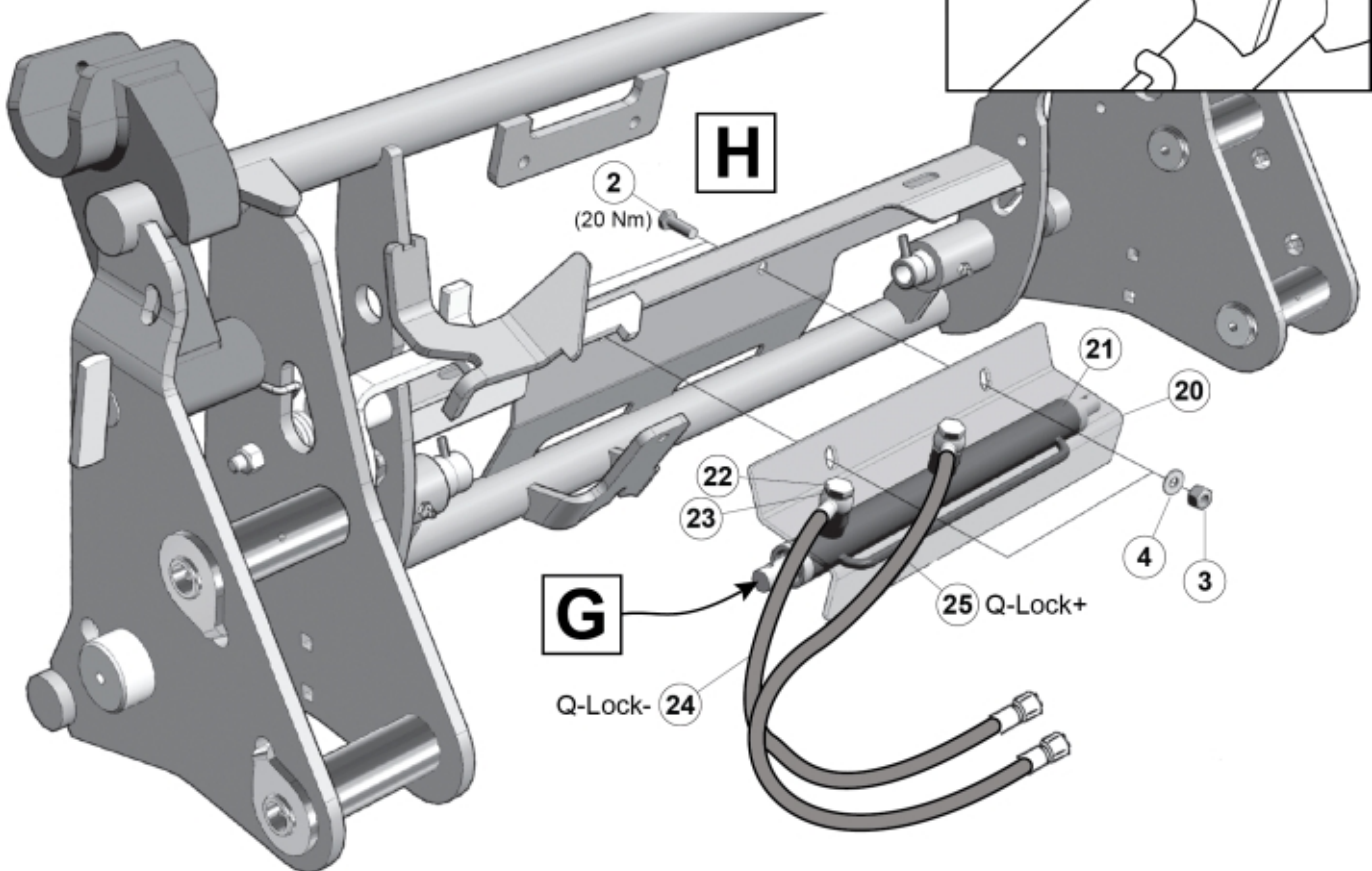

M 60040266-2

Part assemblies Q-Lock
Specification Specification: Euro/MX DM
 Year From: 01/02/2019 00:00:00

PartNo	Pos	Qty	Name	Specifications
60040266		1	Q-Lock	Euro/MX DM, 01/02/2019 00:00:00 Replaces 60020088
5050342	1	2	Screw	MC6S M8x14 (8.8)
5002077	2	2	Screw	M6S 10x30
5011554	3	2	Nut	Loc-King M10
5013110	4	2	Washer	BRB 10.5x22x2
60028680	9	2	Screw	M8x25
5220492	10	2	Pin	
60104271	12	1	Bracket	
4501107	13	1	Block cpl	Hydr. Lock, Replaces 4500151, 01/02/2019 00:00:00
60034110	14	2	• Hollow screw	G1/2" Banjo
60104391	15	2	• Adaptor	G1/2" - G3/8"
5013853	16	4	• Dowty washer	Tredo 1/2", Part is included in kit 60007907 Hose cpl., 9032177 Hose cpl.
1120122	17	2	• Adaptor	R 1/4"K - R 1/4"K
5013856	18	2	• Dowty washer	Tredo 1/4"
60037622	19	1	• Valve assy.	Hydraulic lock
5219048	20	1	Protection plate	
60013294	21	1	Cylinder	25/16 L=370-590
1120166	22	2	Banjo fitting	R1/4"
5013856	23	4	Dowty washer	Tredo 1/4"
60013279	24	1	Hose	1/4" L=1230 1/4Banjo - 1/4GRLM
60013280	25	1	Hose	1/4" L=1380 1/4Banjo - 1/4GRLM