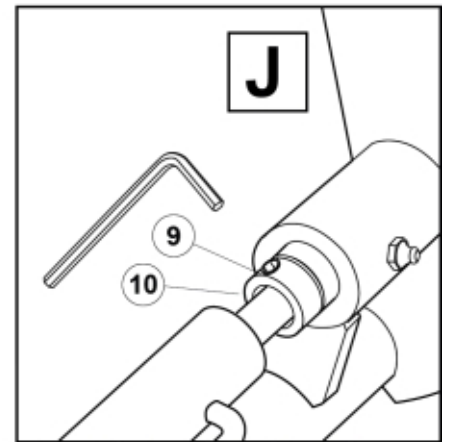

M 60040266-2

Part assemblies Q-Lock
Specification Specification: Euro/MX DM
 Year From: 01/02/2019 00:00:00

PartNo	Pos	Qty	Name	Specifications
60040266		1	Q-Lock	Euro/MX DM, 01/02/2019 00:00:00 Replaces 60020088
5050342	1	2	Screw	MC6S M8x14 (8.8)
5002077	2	2	Screw	M6S 10x30
5011554	3	2	Nut	Loc-King M10
5013110	4	2	Washer	BRB 10.5x22x2
60028680	9	2	Screw	M8x25
5220492	10	2	Pin	
60104271	12	1	Bracket	
4501107	13	1	Block cpl	Hydr. Lock, Replaces 4500151, 01/02/2019 00:00:00
60034110	14	2	• Hollow screw	G1/2" Banjo
60104391	15	2	• Adaptor	G1/2" - G3/8"
5013853	16	4	• Dowty washer	Tredo 1/2", Part is included in kit 60007907 Hose cpl., 9032177 Hose cpl.
1120122	17	2	• Adaptor	R 1/4"K - R 1/4"K
5013856	18	2	• Dowty washer	Tredo 1/4"
60037622	19	1	• Valve assy.	Hydraulic lock
5219048	20	1	Protection plate	
60013294	21	1	Cylinder	25/16 L=370-590
1120166	22	2	Banjo fitting	R1/4"
5013856	23	4	Dowty washer	Tredo 1/4"
60013279	24	1	Hose	1/4" L=1230 1/4Banjo - 1/4GRLM
60013280	25	1	Hose	1/4" L=1380 1/4Banjo - 1/4GRLM