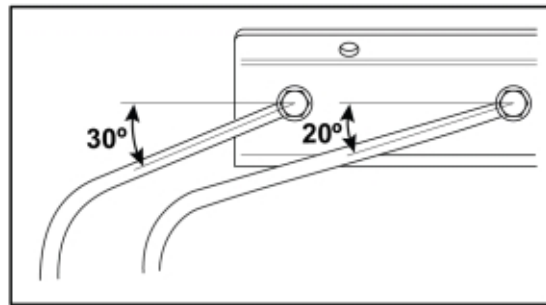

M 60040266-2

Part assemblies Q-Lock
Specification Specification: Euro/MX DM
 Year From: 01/02/2019 00:00:00

PartNo	Pos	Qty	Name	Specifications
60040266		1	Q-Lock	Euro/MX DM, 01/02/2019 00:00:00 Replaces 60020088
5050342	1	2	Screw	MC6S M8x14 (8.8)
5002077	2	2	Screw	M6S 10x30
5011554	3	2	Nut	Loc-King M10
5013110	4	2	Washer	BRB 10.5x22x2
60028680	9	2	Screw	M8x25
5220492	10	2	Pin	
60104271	12	1	Bracket	
4501107	13	1	Block cpl	Hydr. Lock, Replaces 4500151, 01/02/2019 00:00:00
60034110	14	2	• Hollow screw	G1/2" Banjo
60104391	15	2	• Adaptor	G1/2" - G3/8"
5013853	16	4	• Dowty washer	Tredo 1/2", Part is included in kit 60007907 Hose cpl., 9032177 Hose cpl.
1120122	17	2	• Adaptor	R 1/4"K - R 1/4"K
5013856	18	2	• Dowty washer	Tredo 1/4"
60037622	19	1	• Valve assy.	Hydraulic lock
5219048	20	1	Protection plate	
60013294	21	1	Cylinder	25/16 L=370-590
1120166	22	2	Banjo fitting	R1/4"
5013856	23	4	Dowty washer	Tredo 1/4"
60013279	24	1	Hose	1/4" L=1230 1/4Banjo - 1/4GRLM
60013280	25	1	Hose	1/4" L=1380 1/4Banjo - 1/4GRLM