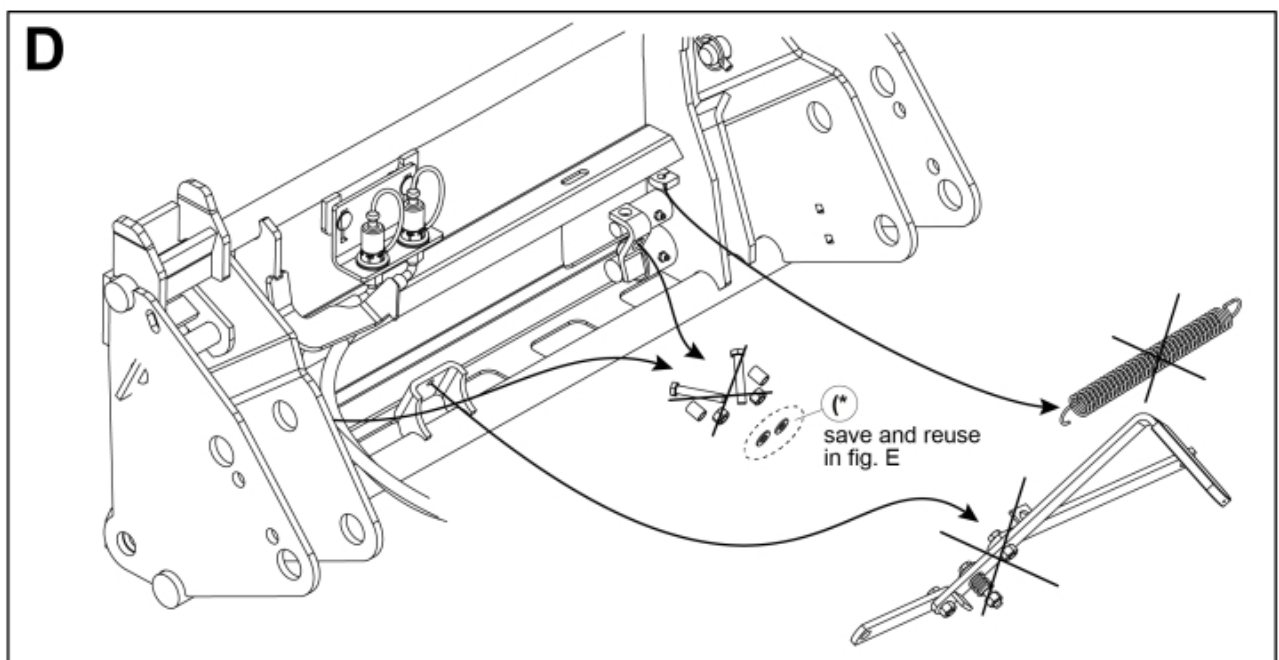

M 60040267-1

Part assemblies Q-Lock
Specification Specification: Euro/Valtra DM
 Year From: 01/02/2019 00:00:00

PartNo	Pos	Qty	Name	Specifications
60040267		1	Q-Lock	Euro/Valtra DM, 01/02/2019 00:00:00 Replaces 60020197
5050342	1	2	Screw	MC6S M8x14 (8.8)
5002077	2	2	Screw	M6S 10x30
5011554	3	2	Nut	Loc-King M10
5013110	4	2	Washer	BRB 10.5x22x2
5002972	5	2	Screw	M6S 10x40 Driloc
5219100	6	2	Spacer	
60104271	12	1	Bracket	
4501107	13	1	Block cpl	Hydr. Lock, Replaces 4500151, 01/02/2019 00:00:00
60034110	14	2	• Hollow screw	G1/2" Banjo
60104391	15	2	• Adaptor	G1/2" - G3/8"
5013853	16	4	• Dowty washer	Tredo 1/2", Part is included in kit 60007907 Hose cpl., 9032177 Hose cpl.
1120122	17	2	• Adaptor	R 1/4"K - R 1/4"K
5013856	18	2	• Dowty washer	Tredo 1/4"
60037622	19	1	• Valve assy.	Hydraulic lock
5219243	20	1	Protection plate	
60013294	21	1	Cylinder	25/16 L=370-590
1120166	22	2	Banjo fitting	R1/4"
5013856	23	4	Dowty washer	Tredo 1/4"
60013279	24	1	Hose	1/4" L=1230 1/4Banjo - 1/4GRLM
60013280	25	1	Hose	1/4" L=1380 1/4Banjo - 1/4GRLM
5002055	26	2	Screw	M6S M8x40
5011553	27	4	Nut	M6M M8 Loc-king
5219240	28	2	Sleeve	
5219049	29	2	Indicator	
5013110	(*	2	Washer	BRB 10.5x22x2