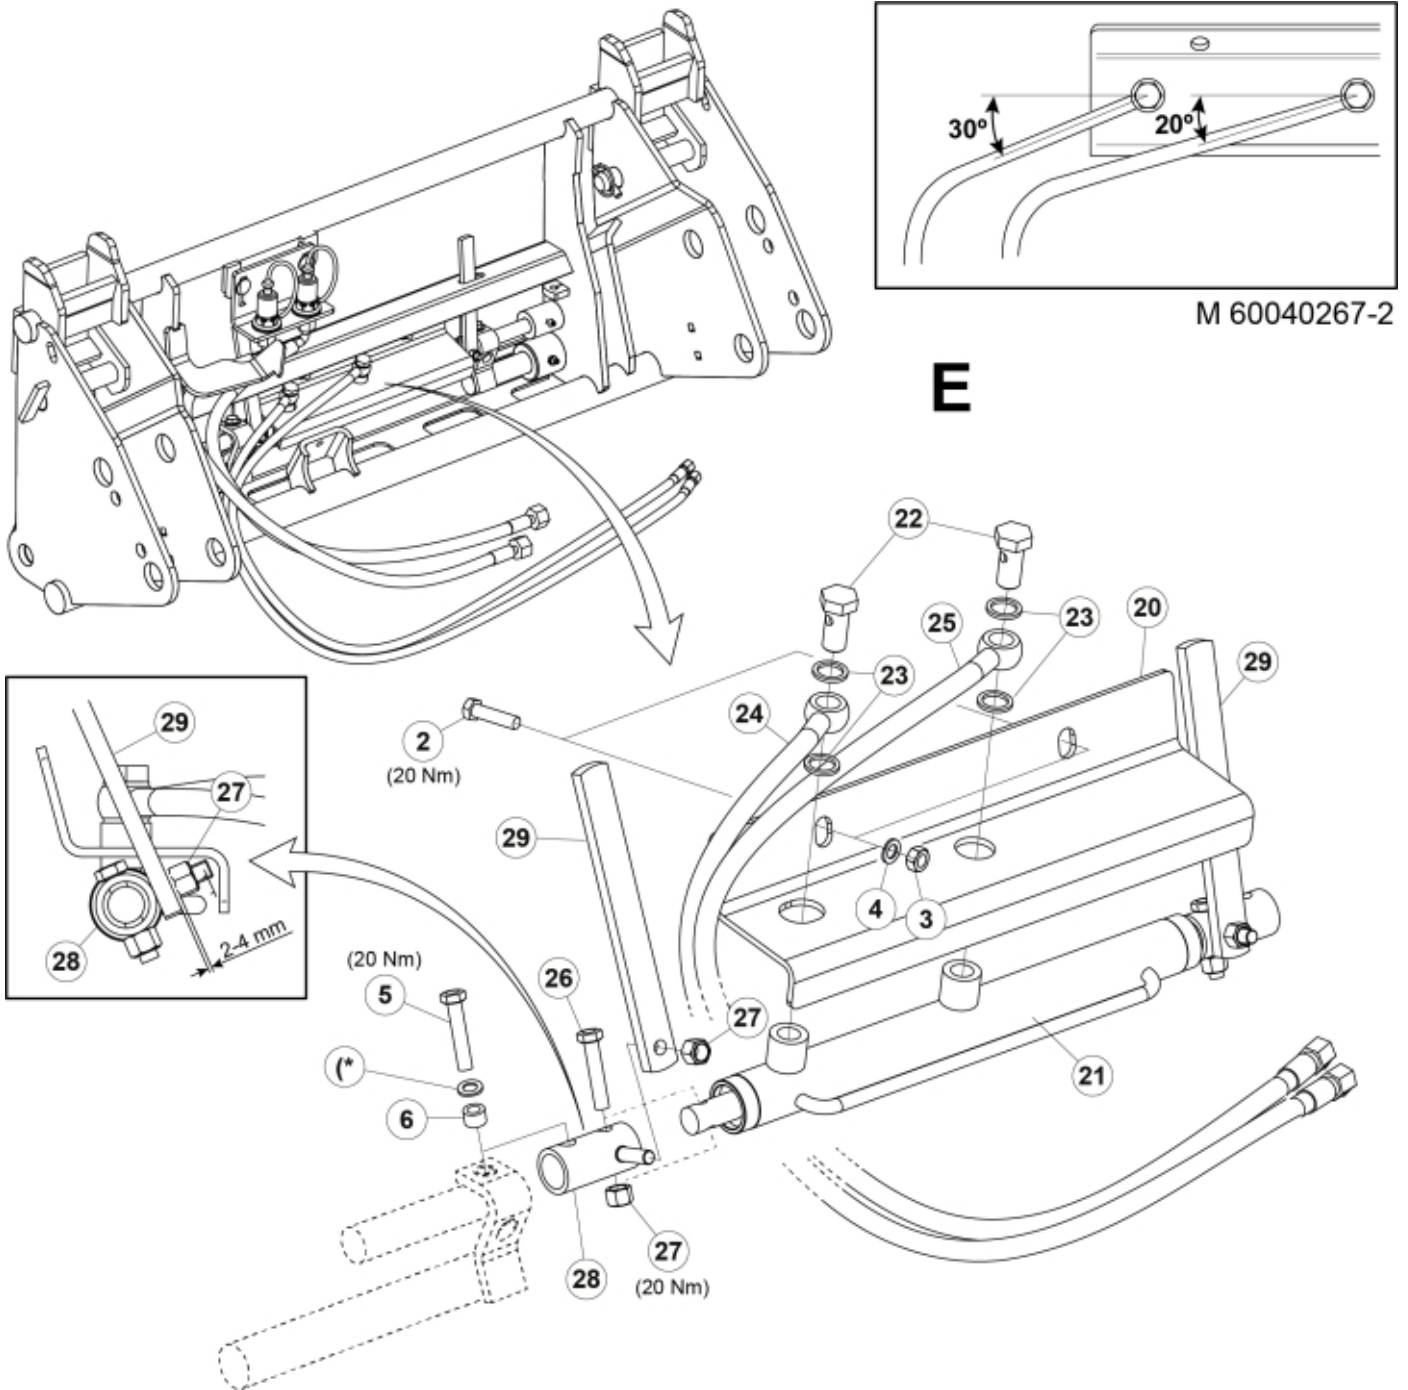

M 60040267-1

Part assemblies Q-Lock
Specification Specification: Euro/Valtra DM
 Year From: 01/02/2019 00:00:00

PartNo	Pos	Qty	Name	Specifications
60040267		1	Q-Lock	Euro/Valtra DM, 01/02/2019 00:00:00 Replaces 60020197
5050342	1	2	Screw	MC6S M8x14 (8.8)
5002077	2	2	Screw	M6S 10x30
5011554	3	2	Nut	Loc-King M10
5013110	4	2	Washer	BRB 10.5x22x2
5002972	5	2	Screw	M6S 10x40 Driloc
5219100	6	2	Spacer	
60104271	12	1	Bracket	
4501107	13	1	Block cpl	Hydr. Lock, Replaces 4500151, 01/02/2019 00:00:00
60034110	14	2	• Hollow screw	G1/2" Banjo
60104391	15	2	• Adaptor	G1/2" - G3/8"
5013853	16	4	• Dowty washer	Tredo 1/2", Part is included in kit 60007907 Hose cpl., 9032177 Hose cpl.
1120122	17	2	• Adaptor	R 1/4"K - R 1/4"K
5013856	18	2	• Dowty washer	Tredo 1/4"
60037622	19	1	• Valve assy.	Hydraulic lock
5219243	20	1	Protection plate	
60013294	21	1	Cylinder	25/16 L=370-590
1120166	22	2	Banjo fitting	R1/4"
5013856	23	4	Dowty washer	Tredo 1/4"
60013279	24	1	Hose	1/4" L=1230 1/4Banjo - 1/4GRLM
60013280	25	1	Hose	1/4" L=1380 1/4Banjo - 1/4GRLM
5002055	26	2	Screw	M6S M8x40
5011553	27	4	Nut	M6M M8 Loc-king
5219240	28	2	Sleeve	
5219049	29	2	Indicator	
5013110	(*	2	Washer	BRB 10.5x22x2