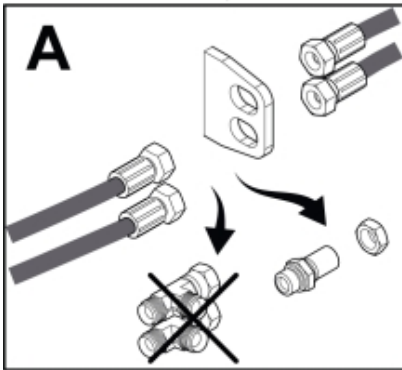

Multigrab M+

Multibenne M+

Silograb M+

M 60040820-2

Part assemblies Load hold and pressure relief valve kit

PartNo	Pos	Qty	Name	Specifications
60040820		1 PCS	Load hold and pressure relief valve kit	
60040685	1	1	Pressure relief valve	
1120012	2	4	Adaptor	G 1/2"
5013853	3	6	Dowty washer	Tredo 1/2", Part is included in kit 60007907 Hose cpl., 9032177 Hose cpl.