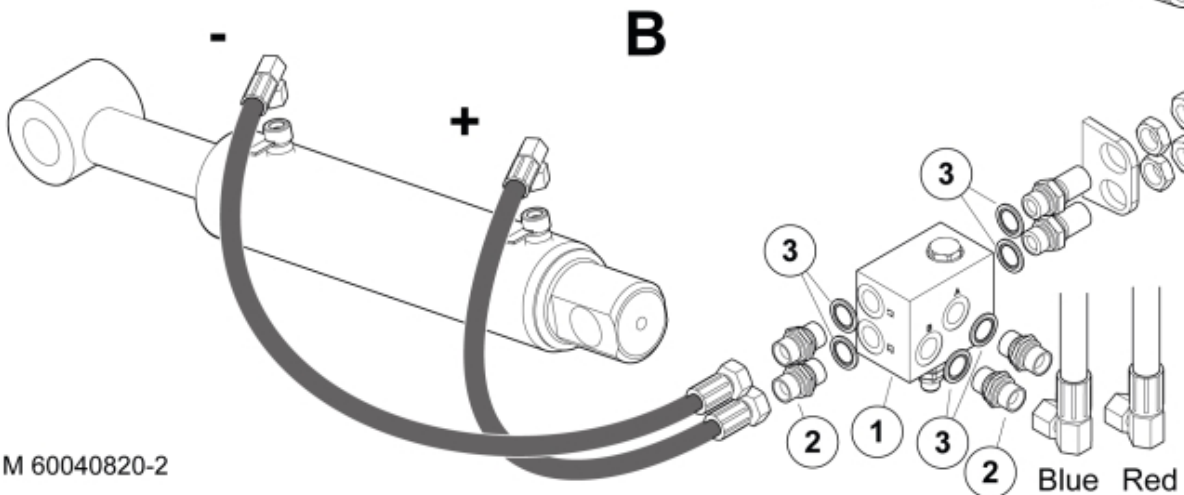

Multigrab M+

Multibenne M+

Silograb M+

M 60040820-2

Part assemblies Load hold and pressure relief valve kit

PartNo	Pos	Qty	Name	Specifications
60040820		1 PCS	Load hold and pressure relief valve kit	
60040685	1	1	Pressure relief valve	
1120012	2	4	Adaptor	G 1/2"
5013853	3	6	Dowty washer	Tredo 1/2", Part is included in kit 60007907 Hose cpl., 9032177 Hose cpl.