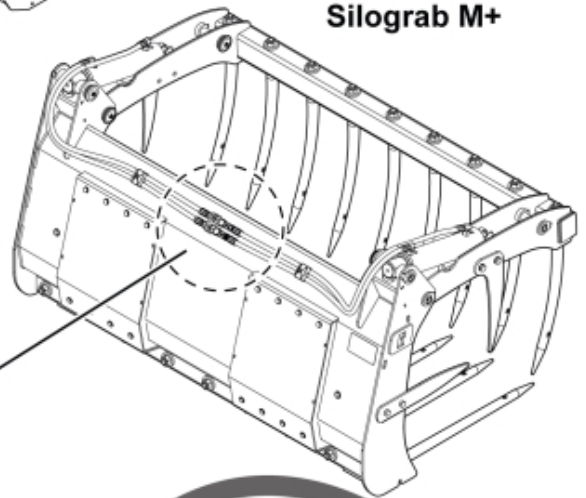

Multigrab M+

Multibenne M+

Silograb M+

M 60040820-2

Part assemblies Load hold and pressure relief valve kit

PartNo	Pos	Qty	Name	Specifications
60040820		1 PCS	Load hold and pressure relief valve kit	
60040685	1	1	Pressure relief valve	
1120012	2	4	Adaptor	G 1/2"
5013853	3	6	Dowty washer	Tredo 1/2", Part is included in kit 60007907 Hose cpl., 9032177 Hose cpl.