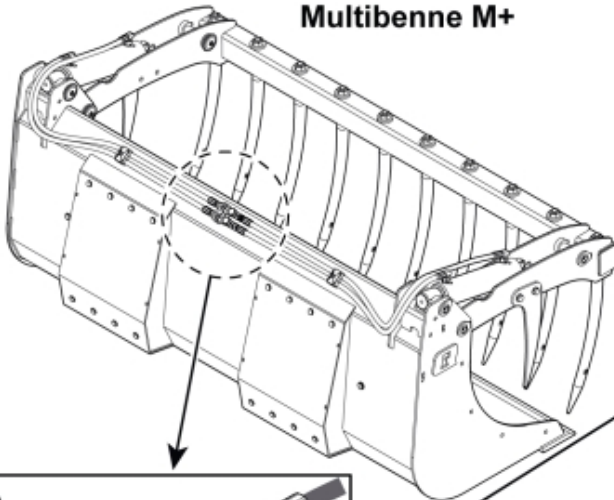

Multigrab M+

Multibenne M+

Silograb M+

M 60040820-2

Part assemblies Load hold and pressure relief valve kit

PartNo	Pos	Qty	Name	Specifications
60040820		1 PCS	Load hold and pressure relief valve kit	
60040685	1	1	Pressure relief valve	
1120012	2	4	Adaptor	G 1/2"
5013853	3	6	Dowty washer	Tredo 1/2", Part is included in kit 60007907 Hose cpl., 9032177 Hose cpl.