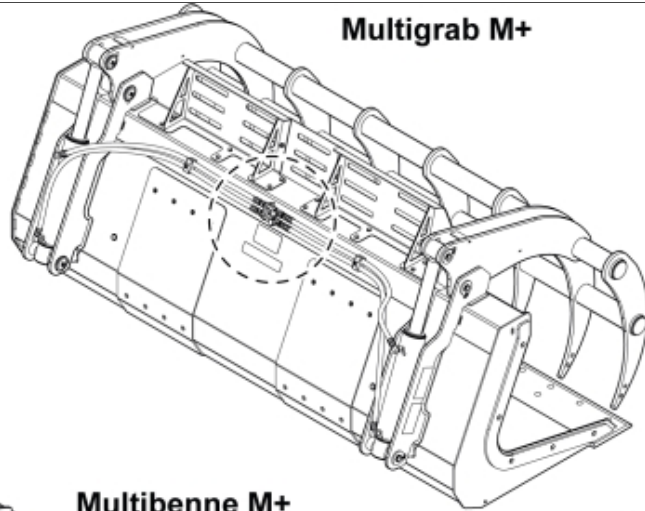

Multigrab M+

Multibenne M+

Silograb M+

M 60040820-2

Part assemblies Load hold and pressure relief valve kit

PartNo	Pos	Qty	Name	Specifications
60040820		1 PCS	Load hold and pressure relief valve kit	
60040685	1	1	Pressure relief valve	
1120012	2	4	Adaptor	G 1/2"
5013853	3	6	Dowty washer	Tredo 1/2", Part is included in kit 60007907 Hose cpl., 9032177 Hose cpl.