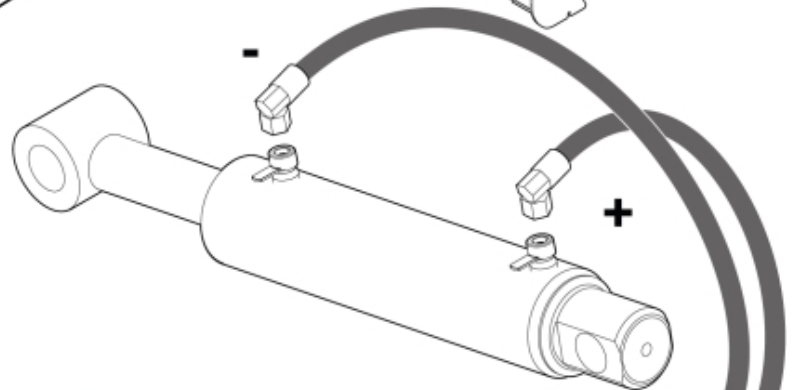

Multigrab M+

Multibenne M+

Silograb M+

M 60040820-2

Part assemblies Load hold and pressure relief valve kit

PartNo	Pos	Qty	Name	Specifications
60040820		1 PCS	Load hold and pressure relief valve kit	
60040685	1	1	Pressure relief valve	
1120012	2	4	Adaptor	G 1/2"
5013853	3	6	Dowty washer	Tredo 1/2", Part is included in kit 60007907 Hose cpl., 9032177 Hose cpl.