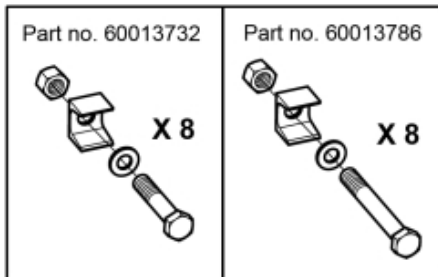

 Tightening torque:
385Nm / 283ft/lbs

M 11255241

Part assemblies Attachment kit JLG Deutz

PartNo	Pos	Qty	Name	Specifications
11255241		1	Attachment kit JLG Deutz	
60033824	1	1	BoH rails	Part is included in kit 11255241 Attachment kit JLG Deutz
60043593		1	• Screw kit	Q, Part is included in kit 11255098 Attachment kit Dieci Large, 11255234 Attachment kit Dieci Medium, 11255238 Attachment kit Dieci Small, 11255241 Attachment kit JLG Deutz, 11255233 Attachment kit Schäffer type SWH, 11255326 Attachment kit Weidemann, 11255184 Attachment kit CAT TH, 11255096 Attachment kit Merlo
60043157	2	8	•• Clamp	Part is included in kit 11255098 Attachment kit Dieci Large, 11255234 Attachment kit Dieci Medium, 11255238 Attachment kit Dieci Small, 11255241 Attachment kit JLG Deutz, 11255233 Attachment kit Schäffer type SWH, 11255326 Attachment kit Weidemann, 11255184 Attachment kit CAT TH, 11255096 Attachment kit Merlo, Part is included in kit 11255098 Attachment kit Dieci Large, 11255234 Attachment kit Dieci Medium, 11255238 Attachment kit Dieci Small, 11255241 Attachment kit JLG Deutz, 11255233 Attachment kit Schäffer type SWH, 11255326 Attachment kit Weidemann, 11255184 Attachment kit CAT TH, 11255096 Attachment kit Merlo
5050583	3	8	•• Screw	M6S M20x90, Part is included in kit 11255098 Attachment kit Dieci Large, 11255234 Attachment kit Dieci Medium, 11255238 Attachment kit Dieci Small, 11255241 Attachment kit JLG Deutz, 11255233 Attachment kit Schäffer type SWH, 11255326 Attachment kit Weidemann, 11255184 Attachment kit CAT TH, 11255096 Attachment kit Merlo
5013109	4	8	•• Washer	BRB 20 x 36 x 3, Part is included in kit 11255098 Attachment kit Dieci Large, 11255234 Attachment kit Dieci Medium, 11255238 Attachment kit Dieci Small, 11255241 Attachment kit JLG Deutz, 11255233 Attachment kit Schäffer type SWH, 11255326 Attachment kit Weidemann, 11255184 Attachment kit CAT TH, 11255096 Attachment kit Merlo, Part is included in kit 11255098 Attachment kit Dieci Large, 11255234 Attachment kit Dieci Medium, 11255238 Attachment kit Dieci Small, 11255241 Attachment kit JLG Deutz, 11255233 Attachment kit Schäffer type SWH, 11255326 Attachment kit Weidemann, 11255184 Attachment kit CAT TH, 11255096 Attachment kit Merlo