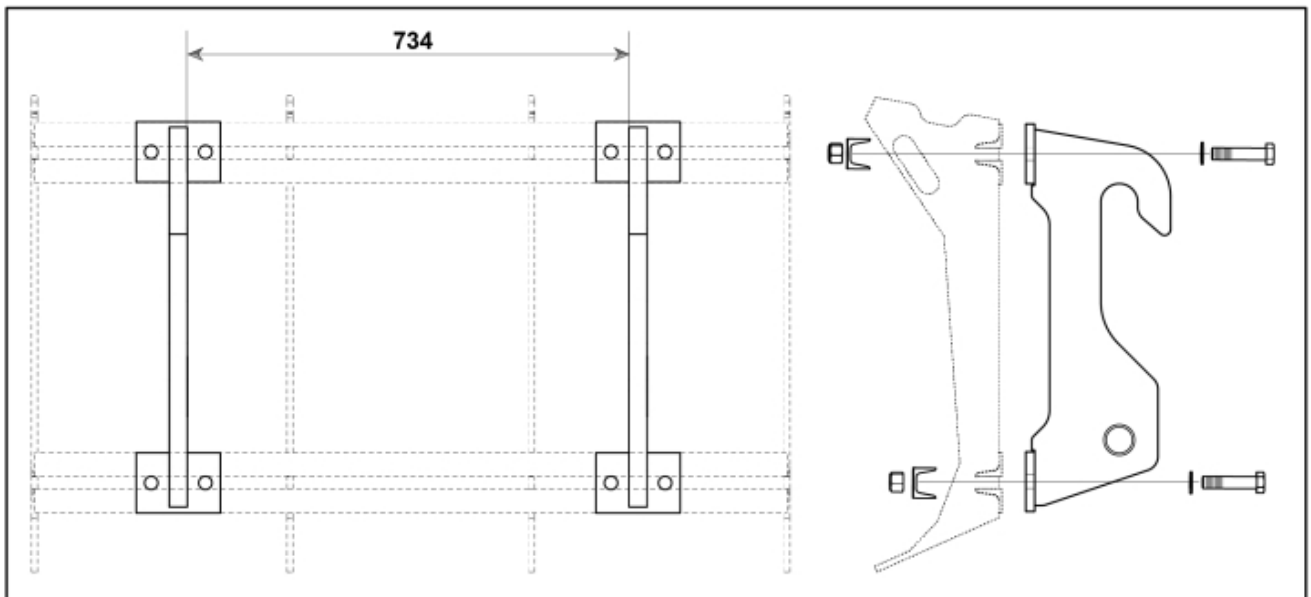

 Tightening torque:
385Nm / 283ft/lbs

M 11255241

Part assemblies Attachment kit JLG Deutz

PartNo	Pos	Qty	Name	Specifications
11255241		1	Attachment kit JLG Deutz	
60033824	1	1	BoH rails	Part is included in kit 11255241 Attachment kit JLG Deutz
60043593		1	• Screw kit	Q, Part is included in kit 11255098 Attachment kit Dieci Large, 11255234 Attachment kit Dieci Medium, 11255238 Attachment kit Dieci Small, 11255241 Attachment kit JLG Deutz, 11255233 Attachment kit Schäffer type SWH, 11255326 Attachment kit Weidemann, 11255184 Attachment kit CAT TH, 11255096 Attachment kit Merlo
60043157	2	8	•• Clamp	Part is included in kit 11255098 Attachment kit Dieci Large, 11255234 Attachment kit Dieci Medium, 11255238 Attachment kit Dieci Small, 11255241 Attachment kit JLG Deutz, 11255233 Attachment kit Schäffer type SWH, 11255326 Attachment kit Weidemann, 11255184 Attachment kit CAT TH, 11255096 Attachment kit Merlo, Part is included in kit 11255098 Attachment kit Dieci Large, 11255234 Attachment kit Dieci Medium, 11255238 Attachment kit Dieci Small, 11255241 Attachment kit JLG Deutz, 11255233 Attachment kit Schäffer type SWH, 11255326 Attachment kit Weidemann, 11255184 Attachment kit CAT TH, 11255096 Attachment kit Merlo
5050583	3	8	•• Screw	M6S M20x90, Part is included in kit 11255098 Attachment kit Dieci Large, 11255234 Attachment kit Dieci Medium, 11255238 Attachment kit Dieci Small, 11255241 Attachment kit JLG Deutz, 11255233 Attachment kit Schäffer type SWH, 11255326 Attachment kit Weidemann, 11255184 Attachment kit CAT TH, 11255096 Attachment kit Merlo
5013109	4	8	•• Washer	BRB 20 x 36 x 3, Part is included in kit 11255098 Attachment kit Dieci Large, 11255234 Attachment kit Dieci Medium, 11255238 Attachment kit Dieci Small, 11255241 Attachment kit JLG Deutz, 11255233 Attachment kit Schäffer type SWH, 11255326 Attachment kit Weidemann, 11255184 Attachment kit CAT TH, 11255096 Attachment kit Merlo, Part is included in kit 11255098 Attachment kit Dieci Large, 11255234 Attachment kit Dieci Medium, 11255238 Attachment kit Dieci Small, 11255241 Attachment kit JLG Deutz, 11255233 Attachment kit Schäffer type SWH, 11255326 Attachment kit Weidemann, 11255184 Attachment kit CAT TH, 11255096 Attachment kit Merlo