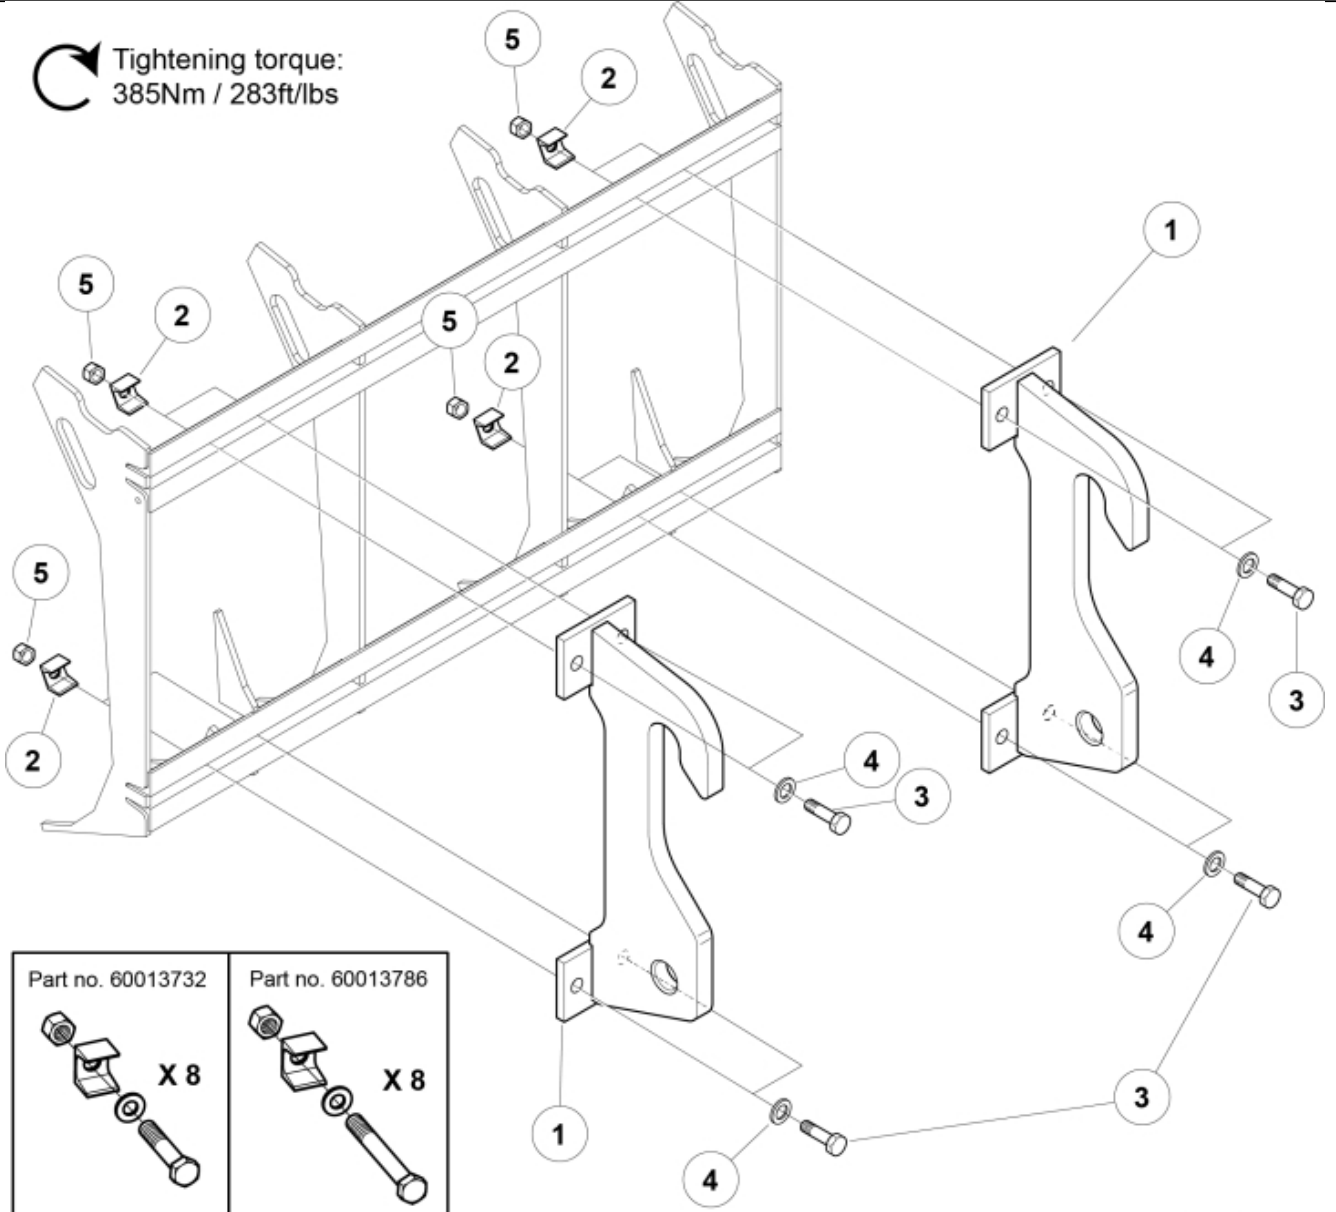

 Tightening torque:
385Nm / 283ft/lbs

M 11255241

Part assemblies Attachment kit JLG Deutz

PartNo	Pos	Qty	Name	Specifications
11255241		1	Attachment kit JLG Deutz	
60033824	1	1	BoH rails	Part is included in kit 11255241 Attachment kit JLG Deutz
60043593		1	• Screw kit	Q, Part is included in kit 11255098 Attachment kit Dieci Large, 11255234 Attachment kit Dieci Medium, 11255238 Attachment kit Dieci Small, 11255241 Attachment kit JLG Deutz, 11255233 Attachment kit Schäffer type SWH, 11255326 Attachment kit Weidemann, 11255184 Attachment kit CAT TH, 11255096 Attachment kit Merlo
60043157	2	8	•• Clamp	Part is included in kit 11255098 Attachment kit Dieci Large, 11255234 Attachment kit Dieci Medium, 11255238 Attachment kit Dieci Small, 11255241 Attachment kit JLG Deutz, 11255233 Attachment kit Schäffer type SWH, 11255326 Attachment kit Weidemann, 11255184 Attachment kit CAT TH, 11255096 Attachment kit Merlo, Part is included in kit 11255098 Attachment kit Dieci Large, 11255234 Attachment kit Dieci Medium, 11255238 Attachment kit Dieci Small, 11255241 Attachment kit JLG Deutz, 11255233 Attachment kit Schäffer type SWH, 11255326 Attachment kit Weidemann, 11255184 Attachment kit CAT TH, 11255096 Attachment kit Merlo
5050583	3	8	•• Screw	M6S M20x90, Part is included in kit 11255098 Attachment kit Dieci Large, 11255234 Attachment kit Dieci Medium, 11255238 Attachment kit Dieci Small, 11255241 Attachment kit JLG Deutz, 11255233 Attachment kit Schäffer type SWH, 11255326 Attachment kit Weidemann, 11255184 Attachment kit CAT TH, 11255096 Attachment kit Merlo
5013109	4	8	•• Washer	BRB 20 x 36 x 3, Part is included in kit 11255098 Attachment kit Dieci Large, 11255234 Attachment kit Dieci Medium, 11255238 Attachment kit Dieci Small, 11255241 Attachment kit JLG Deutz, 11255233 Attachment kit Schäffer type SWH, 11255326 Attachment kit Weidemann, 11255184 Attachment kit CAT TH, 11255096 Attachment kit Merlo, Part is included in kit 11255098 Attachment kit Dieci Large, 11255234 Attachment kit Dieci Medium, 11255238 Attachment kit Dieci Small, 11255241 Attachment kit JLG Deutz, 11255233 Attachment kit Schäffer type SWH, 11255326 Attachment kit Weidemann, 11255184 Attachment kit CAT TH, 11255096 Attachment kit Merlo