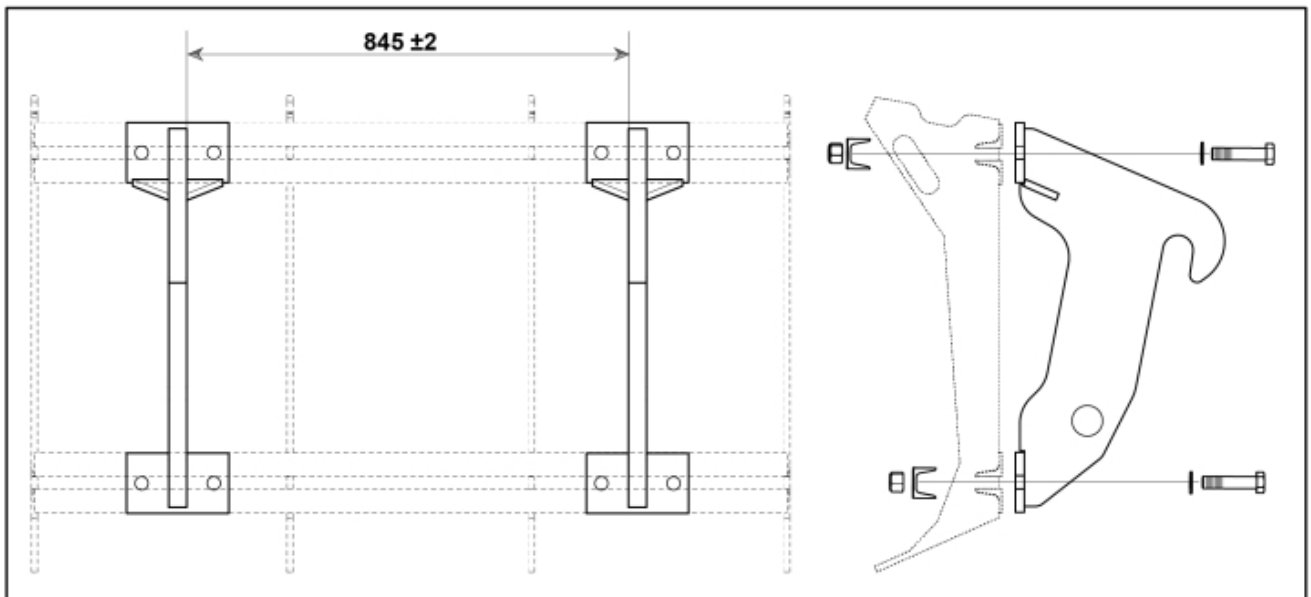

 Tightening torque:
385Nm / 283ft/lbs

M 11255326

Part assemblies Attachment kit Weidemann

PartNo	Pos	Qty	Name	Specifications
11255326		1	Attachment kit Weidemann	BoH rail
60037501	1	1 PCS	Attachment Weidemann	Part is included in kit 11255326 Attachment kit Weidemann
60043593		1	• Screw kit	Q, Part is included in kit 11255098 Attachment kit Dieci Large, 11255234 Attachment kit Dieci Medium, 11255238 Attachment kit Dieci Small, 11255241 Attachment kit JLG Deutz, 11255233 Attachment kit Schäffer type SWH, 11255326 Attachment kit Weidemann, 11255184 Attachment kit CAT TH, 11255096 Attachment kit Merlo
60043157	2	8	•• Clamp	Part is included in kit 11255098 Attachment kit Dieci Large, 11255234 Attachment kit Dieci Medium, 11255238 Attachment kit Dieci Small, 11255241 Attachment kit JLG Deutz, 11255233 Attachment kit Schäffer type SWH, 11255326 Attachment kit Weidemann, 11255184 Attachment kit CAT TH, 11255096 Attachment kit Merlo, Part is included in kit 11255098 Attachment kit Dieci Large, 11255234 Attachment kit Dieci Medium, 11255238 Attachment kit Dieci Small, 11255241 Attachment kit JLG Deutz, 11255233 Attachment kit Schäffer type SWH, 11255326 Attachment kit Weidemann, 11255184 Attachment kit CAT TH, 11255096 Attachment kit Merlo
5050583	3	8	•• Screw	M6S M20x90, Part is included in kit 11255098 Attachment kit Dieci Large, 11255234 Attachment kit Dieci Medium, 11255238 Attachment kit Dieci Small, 11255241 Attachment kit JLG Deutz, 11255233 Attachment kit Schäffer type SWH, 11255326 Attachment kit Weidemann, 11255184 Attachment kit CAT TH, 11255096 Attachment kit Merlo
5013109	4	8	•• Washer	BRB 20 x 36 x 3, Part is included in kit 11255098 Attachment kit Dieci Large, 11255234 Attachment kit Dieci Medium, 11255238 Attachment kit Dieci Small, 11255241 Attachment kit JLG Deutz, 11255233 Attachment kit Schäffer type SWH, 11255326 Attachment kit Weidemann, 11255184 Attachment kit CAT TH, 11255096 Attachment kit Merlo, Part is included in kit 11255098 Attachment kit Dieci Large, 11255234 Attachment kit Dieci Medium, 11255238 Attachment kit Dieci Small, 11255241 Attachment kit JLG Deutz, 11255233 Attachment kit Schäffer type SWH, 11255326 Attachment kit Weidemann, 11255184 Attachment kit CAT TH, 11255096 Attachment kit Merlo