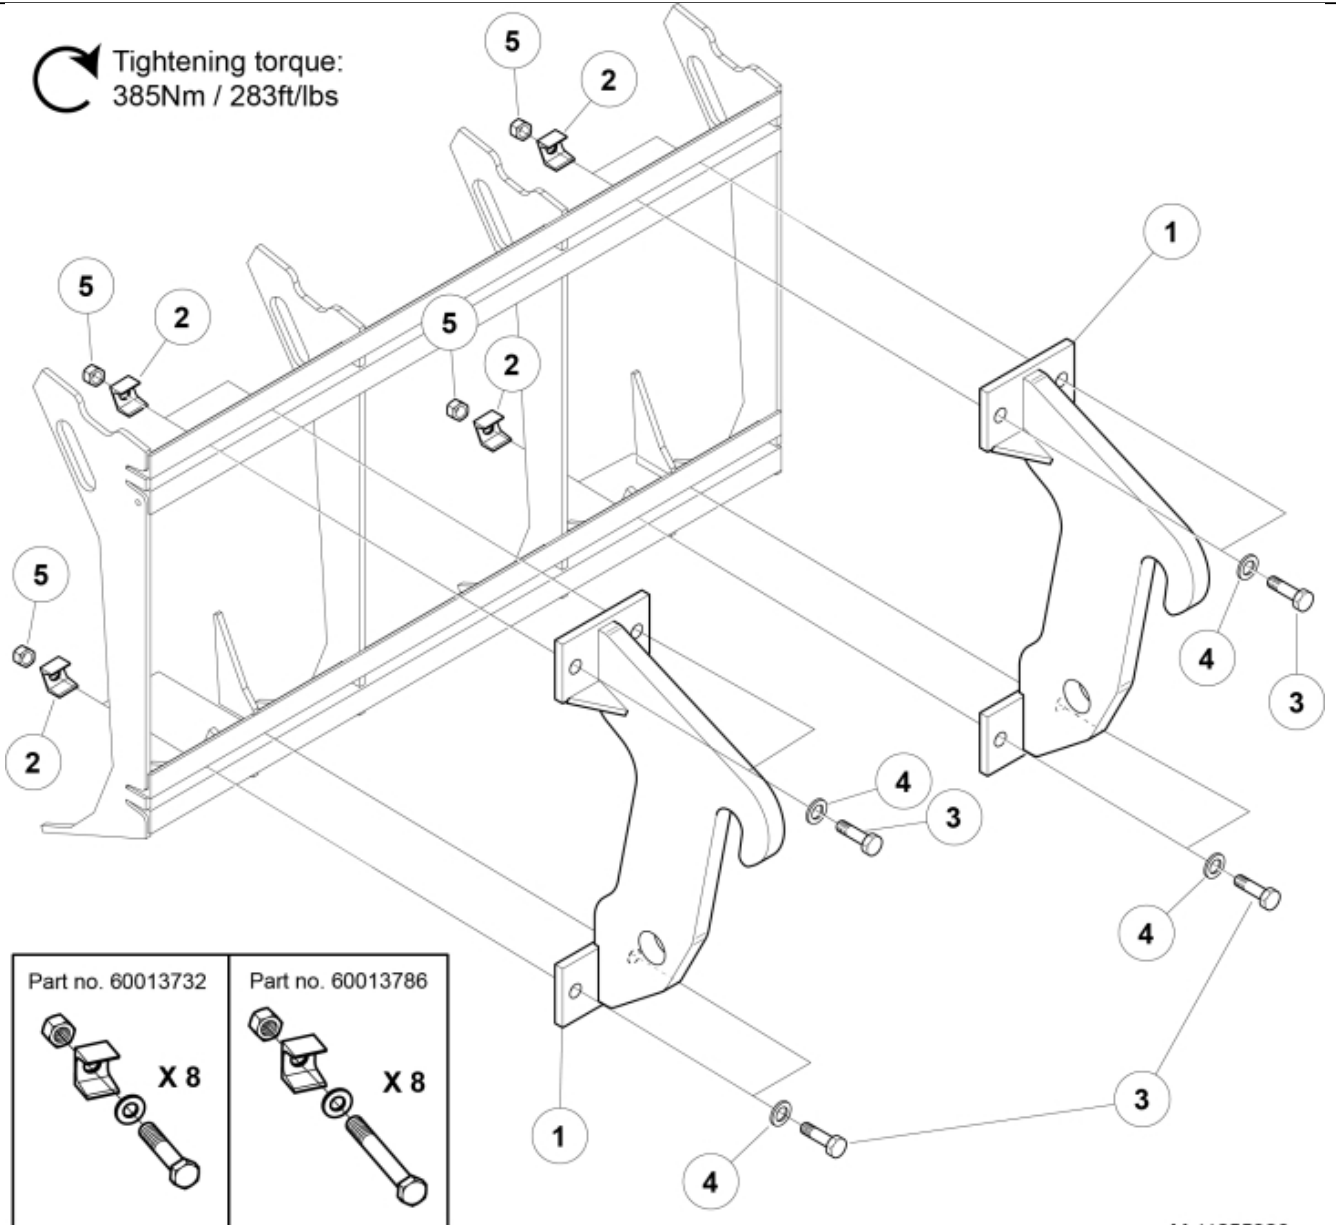

 Tightening torque:
385Nm / 283ft/lbs

M 11255326

Part assemblies Attachment kit Weidemann

PartNo	Pos	Qty	Name	Specifications
11255326		1	Attachment kit Weidemann	BoH rail
60037501	1	1 PCS	Attachment Weidemann	Part is included in kit 11255326 Attachment kit Weidemann
60043593		1	• Screw kit	Q, Part is included in kit 11255098 Attachment kit Dieci Large, 11255234 Attachment kit Dieci Medium, 11255238 Attachment kit Dieci Small, 11255241 Attachment kit JLG Deutz, 11255233 Attachment kit Schäffer type SWH, 11255326 Attachment kit Weidemann, 11255184 Attachment kit CAT TH, 11255096 Attachment kit Merlo
60043157	2	8	•• Clamp	Part is included in kit 11255098 Attachment kit Dieci Large, 11255234 Attachment kit Dieci Medium, 11255238 Attachment kit Dieci Small, 11255241 Attachment kit JLG Deutz, 11255233 Attachment kit Schäffer type SWH, 11255326 Attachment kit Weidemann, 11255184 Attachment kit CAT TH, 11255096 Attachment kit Merlo, Part is included in kit 11255098 Attachment kit Dieci Large, 11255234 Attachment kit Dieci Medium, 11255238 Attachment kit Dieci Small, 11255241 Attachment kit JLG Deutz, 11255233 Attachment kit Schäffer type SWH, 11255326 Attachment kit Weidemann, 11255184 Attachment kit CAT TH, 11255096 Attachment kit Merlo
5050583	3	8	•• Screw	M6S M20x90, Part is included in kit 11255098 Attachment kit Dieci Large, 11255234 Attachment kit Dieci Medium, 11255238 Attachment kit Dieci Small, 11255241 Attachment kit JLG Deutz, 11255233 Attachment kit Schäffer type SWH, 11255326 Attachment kit Weidemann, 11255184 Attachment kit CAT TH, 11255096 Attachment kit Merlo
5013109	4	8	•• Washer	BRB 20 x 36 x 3, Part is included in kit 11255098 Attachment kit Dieci Large, 11255234 Attachment kit Dieci Medium, 11255238 Attachment kit Dieci Small, 11255241 Attachment kit JLG Deutz, 11255233 Attachment kit Schäffer type SWH, 11255326 Attachment kit Weidemann, 11255184 Attachment kit CAT TH, 11255096 Attachment kit Merlo, Part is included in kit 11255098 Attachment kit Dieci Large, 11255234 Attachment kit Dieci Medium, 11255238 Attachment kit Dieci Small, 11255241 Attachment kit JLG Deutz, 11255233 Attachment kit Schäffer type SWH, 11255326 Attachment kit Weidemann, 11255184 Attachment kit CAT TH, 11255096 Attachment kit Merlo