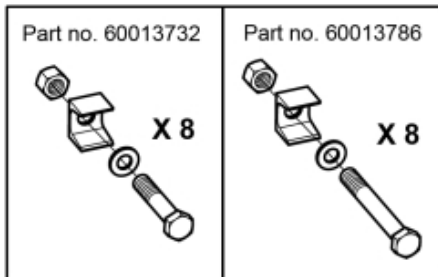

 Tightening torque:
385Nm / 283ft/lbs

M 11255326

Part assemblies Attachment kit Weidemann

PartNo	Pos	Qty	Name	Specifications
11255326		1	Attachment kit Weidemann	BoH rail
60037501	1	1 PCS	Attachment Weidemann	Part is included in kit 11255326 Attachment kit Weidemann
60043593		1	• Screw kit	Q, Part is included in kit 11255098 Attachment kit Dieci Large, 11255234 Attachment kit Dieci Medium, 11255238 Attachment kit Dieci Small, 11255241 Attachment kit JLG Deutz, 11255233 Attachment kit Schäffer type SWH, 11255326 Attachment kit Weidemann, 11255184 Attachment kit CAT TH, 11255096 Attachment kit Merlo
60043157	2	8	•• Clamp	Part is included in kit 11255098 Attachment kit Dieci Large, 11255234 Attachment kit Dieci Medium, 11255238 Attachment kit Dieci Small, 11255241 Attachment kit JLG Deutz, 11255233 Attachment kit Schäffer type SWH, 11255326 Attachment kit Weidemann, 11255184 Attachment kit CAT TH, 11255096 Attachment kit Merlo, Part is included in kit 11255098 Attachment kit Dieci Large, 11255234 Attachment kit Dieci Medium, 11255238 Attachment kit Dieci Small, 11255241 Attachment kit JLG Deutz, 11255233 Attachment kit Schäffer type SWH, 11255326 Attachment kit Weidemann, 11255184 Attachment kit CAT TH, 11255096 Attachment kit Merlo
5050583	3	8	•• Screw	M6S M20x90, Part is included in kit 11255098 Attachment kit Dieci Large, 11255234 Attachment kit Dieci Medium, 11255238 Attachment kit Dieci Small, 11255241 Attachment kit JLG Deutz, 11255233 Attachment kit Schäffer type SWH, 11255326 Attachment kit Weidemann, 11255184 Attachment kit CAT TH, 11255096 Attachment kit Merlo
5013109	4	8	•• Washer	BRB 20 x 36 x 3, Part is included in kit 11255098 Attachment kit Dieci Large, 11255234 Attachment kit Dieci Medium, 11255238 Attachment kit Dieci Small, 11255241 Attachment kit JLG Deutz, 11255233 Attachment kit Schäffer type SWH, 11255326 Attachment kit Weidemann, 11255184 Attachment kit CAT TH, 11255096 Attachment kit Merlo, Part is included in kit 11255098 Attachment kit Dieci Large, 11255234 Attachment kit Dieci Medium, 11255238 Attachment kit Dieci Small, 11255241 Attachment kit JLG Deutz, 11255233 Attachment kit Schäffer type SWH, 11255326 Attachment kit Weidemann, 11255184 Attachment kit CAT TH, 11255096 Attachment kit Merlo