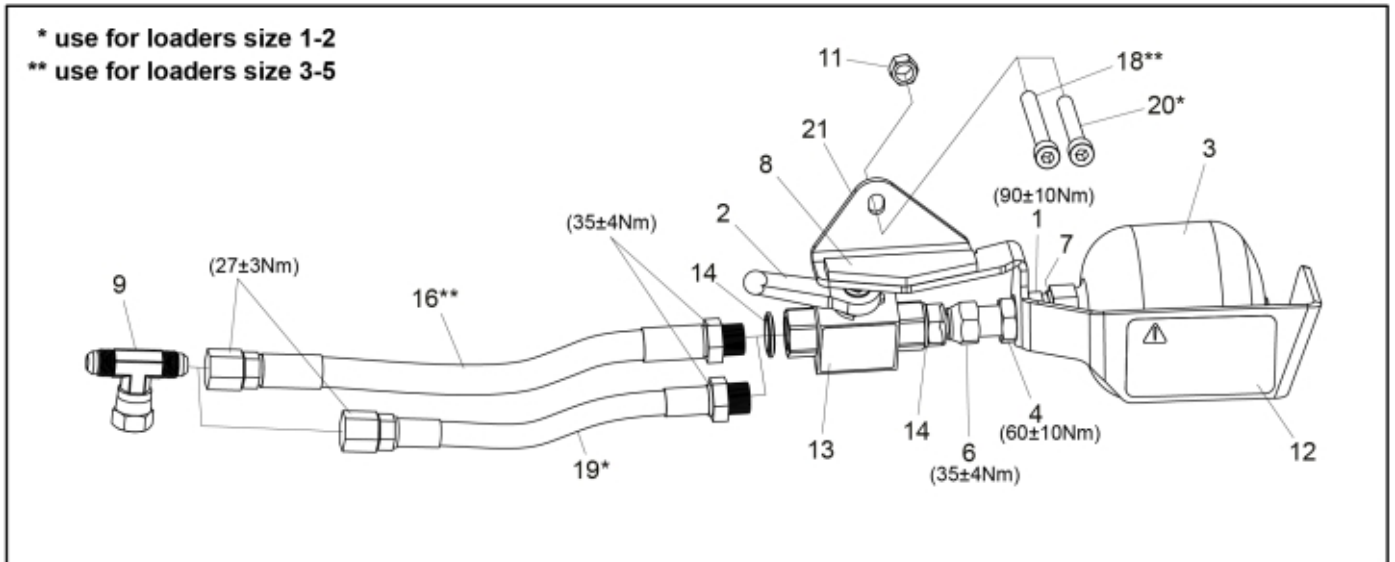

M 60031776

Part assemblies SoftDrive kit

PartNo	Pos	Qty	Name	Specifications
60031776		1	SoftDrive kit	
1120158	1	1	Adaptor	R 1/2" - R 3/8"
513005	2	1	Shut-off valve	R3/8"
5045024	3	1	Accumulator	
5011756	4	1	Nut	3/8"
1120081	6	1	Adaptor	3/8" BSP
5013853	7	1	Dowty washer	Tredo 1/2", Part is included in kit 60007907 Hose cpl., 9032177 Hose cpl.
5221968	8	1	Rubber foam	
5028105	9	1	Adaptor	
5011553	11	1	Nut	M6M M8 Loc-king
60042636	12	1	Decal	
11136531	13	1	Decal	
5013852	14	2	Dowty washer	Tredo 3/8"
60077010	16	1	Hose	3/8" L=290 9/16RLM - 3/8GRU
5004057	18	1	Screw	MC6S M8 x75 (8.8)
60077009	19	1	Hose	1/4" L=220 9/16RLM - 3/8GRU
5004056	20	1	Screw	M8x65
60031691	21	1	Bracket	