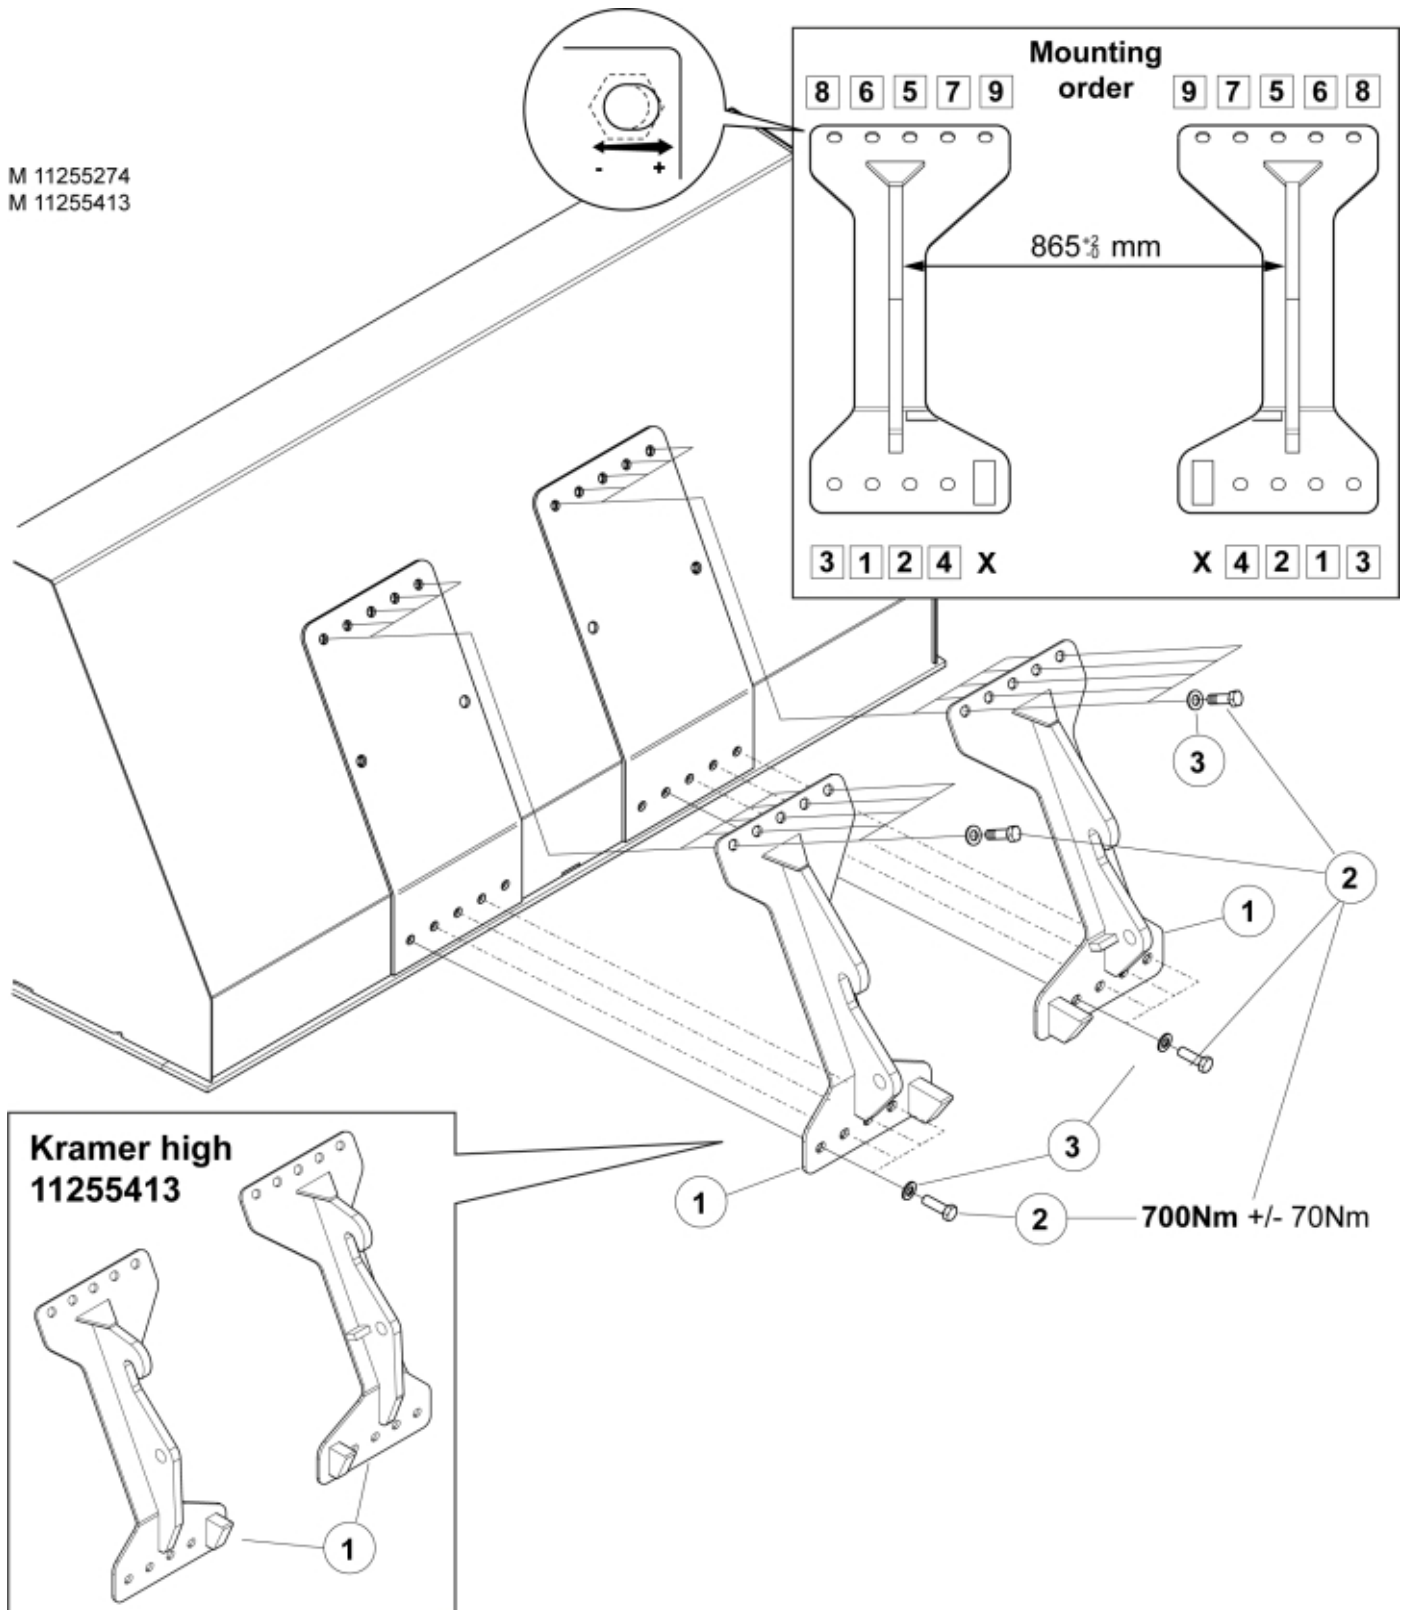

M 11255274
M 11255413

Part assemblies Attachment kit Kramer High

PartNo	Pos	Qty	Name	Specifications
11255413		1	Attachment kit Kramer High	
60041667	1	1 PCS	Attachment Kramer	
60029905		1	Screw kit	
5051392	2	20	• Screw	M6S 24x75 8.8
5051393	3	20	• Washer	M24 Broad Wedge-Lock