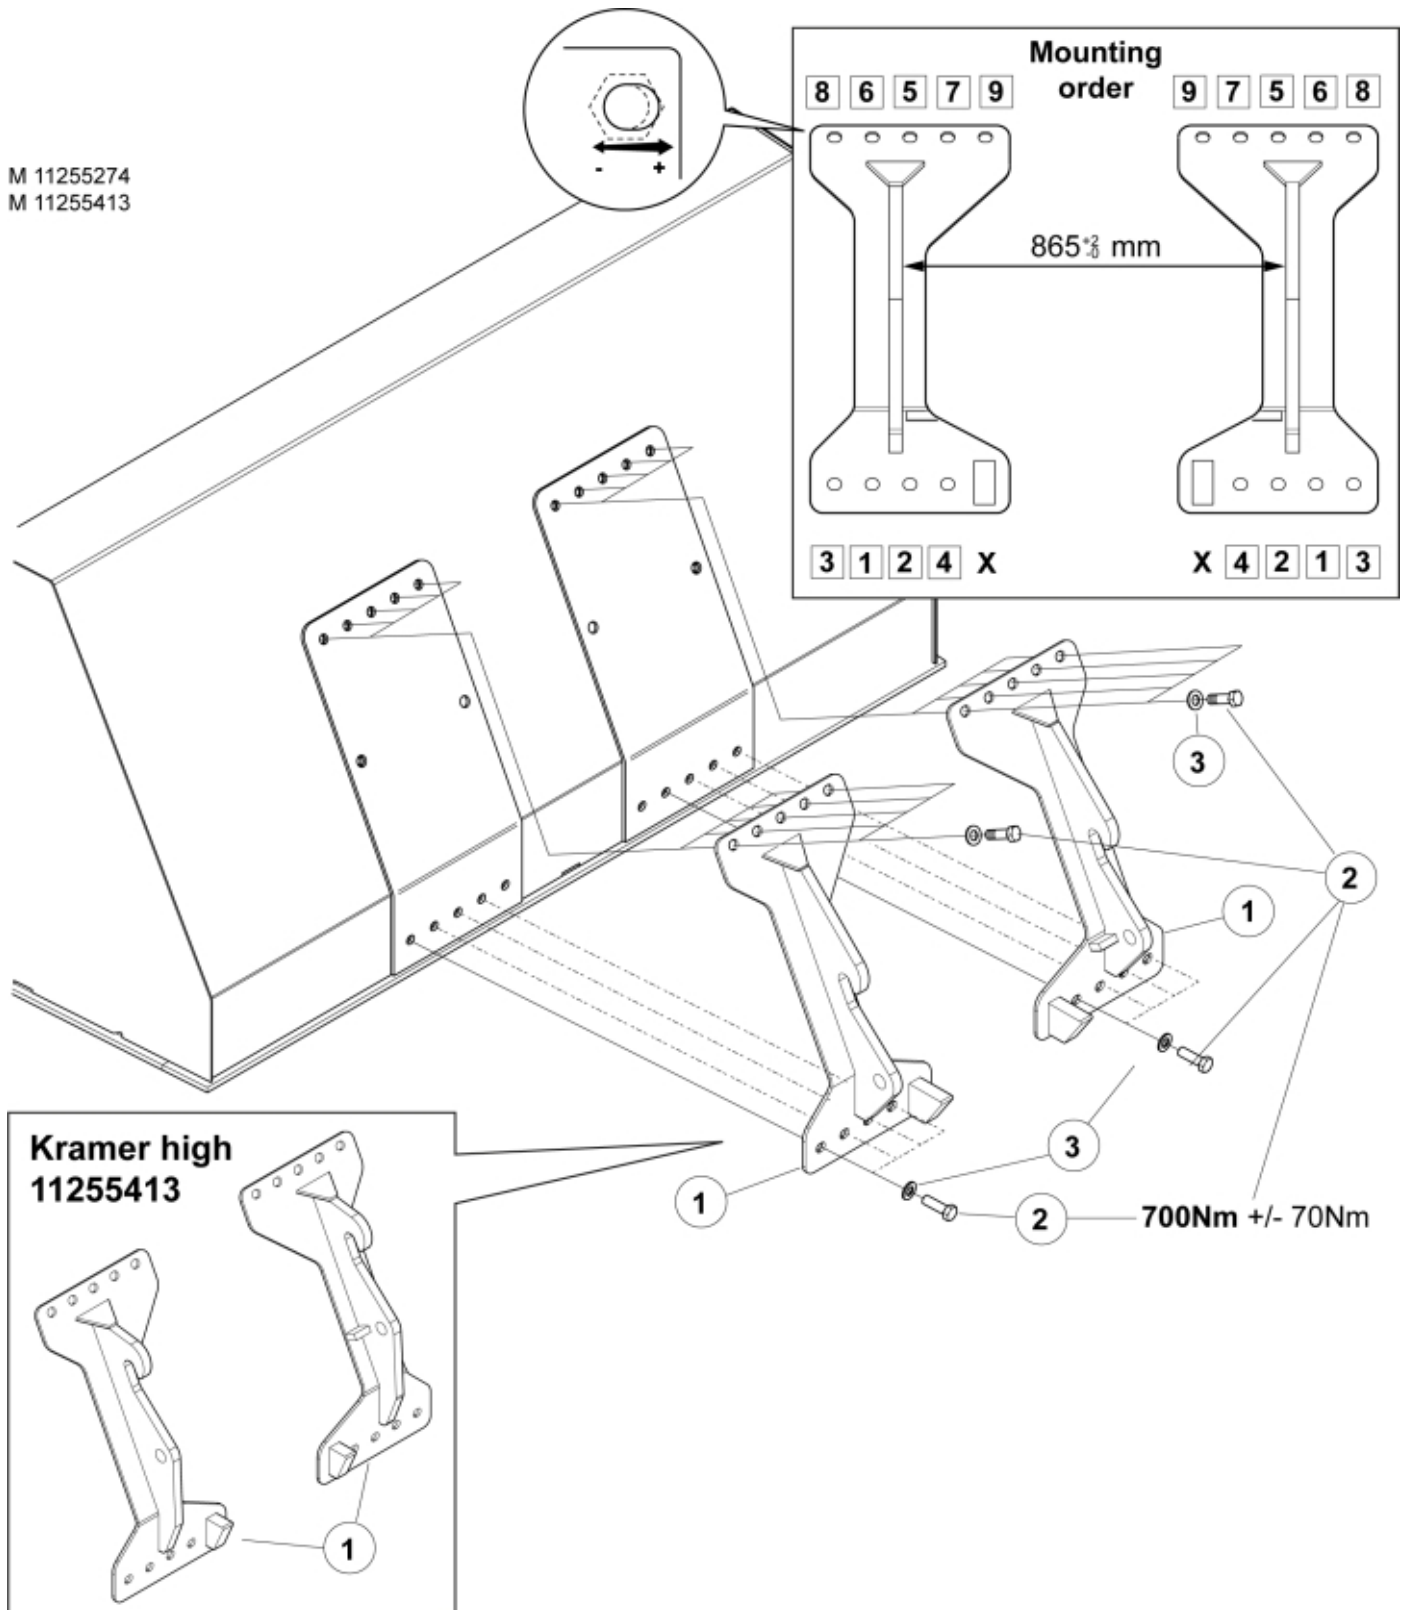

M 11255274
M 11255413

Part assemblies Attachment kit Kramer High

PartNo	Pos	Qty	Name	Specifications
11255413		1	Attachment kit Kramer High	
60041667	1	1 PCS	Attachment Kramer	
60029905		1	Screw kit	
5051392	2	20	• Screw	M6S 24x75 8.8
5051393	3	20	• Washer	M24 Broad Wedge-Lock