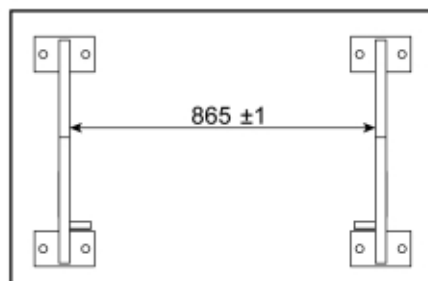

M 11255294
M 11255427
M 11255431
M 11255432

 Tightening torque:
385Nm / 283ft/lbs

Part assemblies Attachment kit Kramer Short

PartNo	Pos	Qty	Name	Specifications
11255294		1	Attachment kit Kramer Short	
60036655	1	1 PCS	Attachment Kramer	Without bolts
60043593		1	Screw kit	Q, Part is included in kit 11255098 Attachment kit Dieci Large, 11255234 Attachment kit Dieci Medium, 11255238 Attachment kit Dieci Small, 11255241 Attachment kit JLG Deutz, 11255233 Attachment kit Schäffer type SWH, 11255326 Attachment kit Weidemann, 11255184 Attachment kit CAT TH, 11255096 Attachment kit Merlo
60043157	3	8	• Clamp	Part is included in kit 11255098 Attachment kit Dieci Large, 11255234 Attachment kit Dieci Medium, 11255238 Attachment kit Dieci Small, 11255241 Attachment kit JLG Deutz, 11255233 Attachment kit Schäffer type SWH, 11255326 Attachment kit Weidemann, 11255184 Attachment kit CAT TH, 11255096 Attachment kit Merlo, Part is included in kit 11255098 Attachment kit Dieci Large, 11255234 Attachment kit Dieci Medium, 11255238 Attachment kit Dieci Small, 11255241 Attachment kit JLG Deutz, 11255233 Attachment kit Schäffer type SWH, 11255326 Attachment kit Weidemann, 11255184 Attachment kit CAT TH, 11255096 Attachment kit Merlo
5050583	4	8	• Screw	M6S M20x90, Part is included in kit 11255098 Attachment kit Dieci Large, 11255234 Attachment kit Dieci Medium, 11255238 Attachment kit Dieci Small, 11255241 Attachment kit JLG Deutz, 11255233 Attachment kit Schäffer type SWH, 11255326 Attachment kit Weidemann, 11255184 Attachment kit CAT TH, 11255096 Attachment kit Merlo
5013109	5	8	• Washer	BRB 20 x 36 x 3, Part is included in kit 11255098 Attachment kit Dieci Large, 11255234 Attachment kit Dieci Medium, 11255238 Attachment kit Dieci Small, 11255241 Attachment kit JLG Deutz, 11255233 Attachment kit Schäffer type SWH, 11255326 Attachment kit Weidemann, 11255184 Attachment kit CAT TH, 11255096 Attachment kit Merlo, Part is included in kit 11255098 Attachment kit Dieci Large, 11255234 Attachment kit Dieci Medium, 11255238 Attachment kit Dieci Small, 11255241 Attachment kit JLG Deutz, 11255233 Attachment kit Schäffer type SWH, 11255326 Attachment kit Weidemann, 11255184 Attachment kit CAT TH, 11255096 Attachment kit Merlo