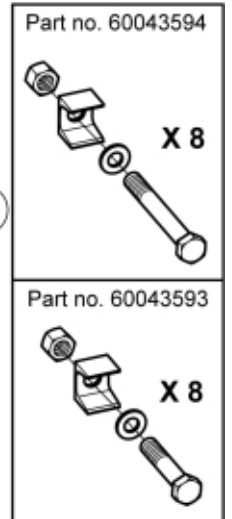

M 11255294
M 11255427
M 11255431
M 11255432

 Tightening torque:
385Nm / 283ft/lbs

Part assemblies Attachment kit Kramer Short

PartNo	Pos	Qty	Name	Specifications
11255294		1	Attachment kit Kramer Short	
60036655	1	1 PCS	Attachment Kramer	Without bolts
60043593		1	Screw kit	Q, Part is included in kit 11255098 Attachment kit Dieci Large, 11255234 Attachment kit Dieci Medium, 11255238 Attachment kit Dieci Small, 11255241 Attachment kit JLG Deutz, 11255233 Attachment kit Schäffer type SWH, 11255326 Attachment kit Weidemann, 11255184 Attachment kit CAT TH, 11255096 Attachment kit Merlo
60043157	3	8	• Clamp	Part is included in kit 11255098 Attachment kit Dieci Large, 11255234 Attachment kit Dieci Medium, 11255238 Attachment kit Dieci Small, 11255241 Attachment kit JLG Deutz, 11255233 Attachment kit Schäffer type SWH, 11255326 Attachment kit Weidemann, 11255184 Attachment kit CAT TH, 11255096 Attachment kit Merlo, Part is included in kit 11255098 Attachment kit Dieci Large, 11255234 Attachment kit Dieci Medium, 11255238 Attachment kit Dieci Small, 11255241 Attachment kit JLG Deutz, 11255233 Attachment kit Schäffer type SWH, 11255326 Attachment kit Weidemann, 11255184 Attachment kit CAT TH, 11255096 Attachment kit Merlo
5050583	4	8	• Screw	M6S M20x90, Part is included in kit 11255098 Attachment kit Dieci Large, 11255234 Attachment kit Dieci Medium, 11255238 Attachment kit Dieci Small, 11255241 Attachment kit JLG Deutz, 11255233 Attachment kit Schäffer type SWH, 11255326 Attachment kit Weidemann, 11255184 Attachment kit CAT TH, 11255096 Attachment kit Merlo
5013109	5	8	• Washer	BRB 20 x 36 x 3, Part is included in kit 11255098 Attachment kit Dieci Large, 11255234 Attachment kit Dieci Medium, 11255238 Attachment kit Dieci Small, 11255241 Attachment kit JLG Deutz, 11255233 Attachment kit Schäffer type SWH, 11255326 Attachment kit Weidemann, 11255184 Attachment kit CAT TH, 11255096 Attachment kit Merlo, Part is included in kit 11255098 Attachment kit Dieci Large, 11255234 Attachment kit Dieci Medium, 11255238 Attachment kit Dieci Small, 11255241 Attachment kit JLG Deutz, 11255233 Attachment kit Schäffer type SWH, 11255326 Attachment kit Weidemann, 11255184 Attachment kit CAT TH, 11255096 Attachment kit Merlo