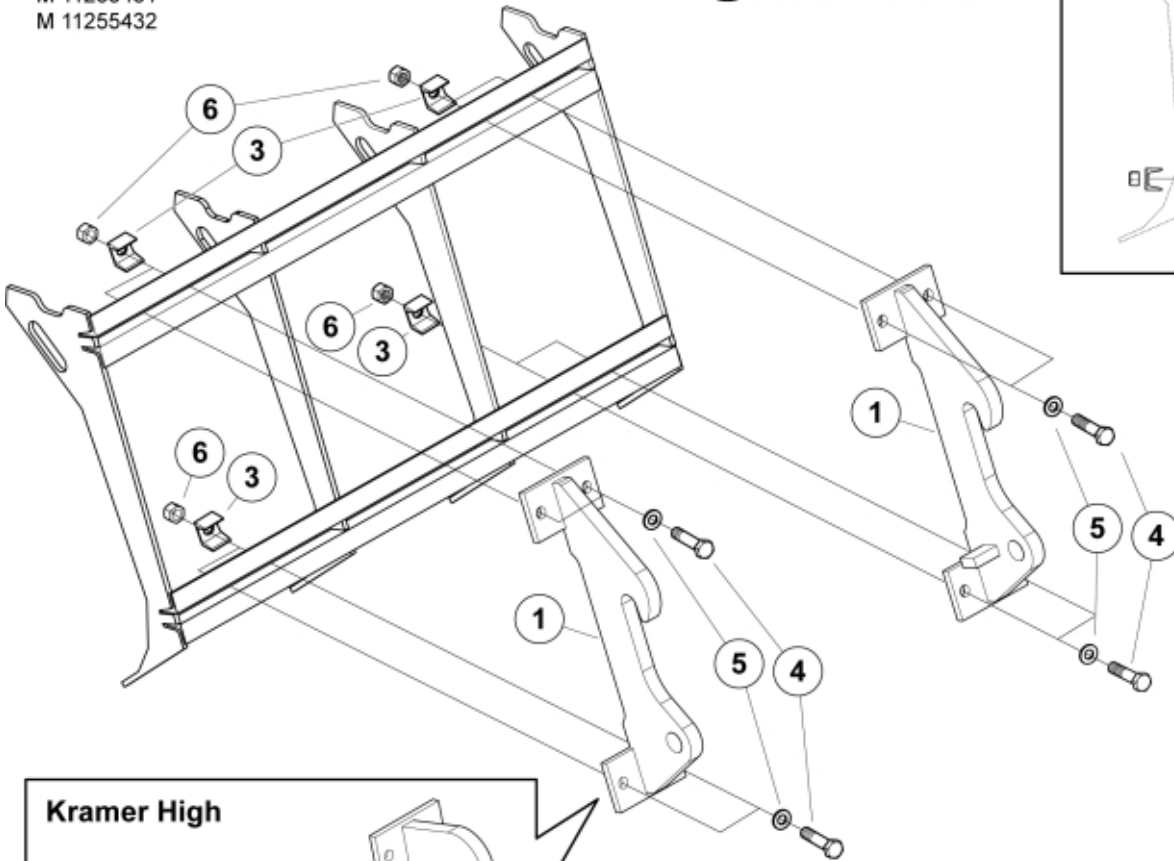

M 11255294
M 11255427
M 11255431
M 11255432

 Tightening torque:
385Nm / 283ft/lbs

Part assemblies Attachment kit Kramer Short

PartNo	Pos	Qty	Name	Specifications
11255294		1	Attachment kit Kramer Short	
60036655	1	1 PCS	Attachment Kramer	Without bolts
60043593		1	Screw kit	Q, Part is included in kit 11255098 Attachment kit Dieci Large, 11255234 Attachment kit Dieci Medium, 11255238 Attachment kit Dieci Small, 11255241 Attachment kit JLG Deutz, 11255233 Attachment kit Schäffer type SWH, 11255326 Attachment kit Weidemann, 11255184 Attachment kit CAT TH, 11255096 Attachment kit Merlo
60043157	3	8	• Clamp	Part is included in kit 11255098 Attachment kit Dieci Large, 11255234 Attachment kit Dieci Medium, 11255238 Attachment kit Dieci Small, 11255241 Attachment kit JLG Deutz, 11255233 Attachment kit Schäffer type SWH, 11255326 Attachment kit Weidemann, 11255184 Attachment kit CAT TH, 11255096 Attachment kit Merlo, Part is included in kit 11255098 Attachment kit Dieci Large, 11255234 Attachment kit Dieci Medium, 11255238 Attachment kit Dieci Small, 11255241 Attachment kit JLG Deutz, 11255233 Attachment kit Schäffer type SWH, 11255326 Attachment kit Weidemann, 11255184 Attachment kit CAT TH, 11255096 Attachment kit Merlo
5050583	4	8	• Screw	M6S M20x90, Part is included in kit 11255098 Attachment kit Dieci Large, 11255234 Attachment kit Dieci Medium, 11255238 Attachment kit Dieci Small, 11255241 Attachment kit JLG Deutz, 11255233 Attachment kit Schäffer type SWH, 11255326 Attachment kit Weidemann, 11255184 Attachment kit CAT TH, 11255096 Attachment kit Merlo
5013109	5	8	• Washer	BRB 20 x 36 x 3, Part is included in kit 11255098 Attachment kit Dieci Large, 11255234 Attachment kit Dieci Medium, 11255238 Attachment kit Dieci Small, 11255241 Attachment kit JLG Deutz, 11255233 Attachment kit Schäffer type SWH, 11255326 Attachment kit Weidemann, 11255184 Attachment kit CAT TH, 11255096 Attachment kit Merlo, Part is included in kit 11255098 Attachment kit Dieci Large, 11255234 Attachment kit Dieci Medium, 11255238 Attachment kit Dieci Small, 11255241 Attachment kit JLG Deutz, 11255233 Attachment kit Schäffer type SWH, 11255326 Attachment kit Weidemann, 11255184 Attachment kit CAT TH, 11255096 Attachment kit Merlo