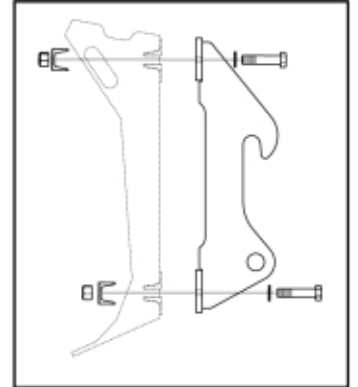

M 11255294
M 11255427
M 11255431
M 11255432

 Tightening torque:
385Nm / 283ft/lbs

Part assemblies Attachment kit Kramer Short

PartNo	Pos	Qty	Name	Specifications
11255294		1	Attachment kit Kramer Short	
60036655	1	1 PCS	Attachment Kramer	Without bolts
60043593		1	Screw kit	Q, Part is included in kit 11255098 Attachment kit Dieci Large, 11255234 Attachment kit Dieci Medium, 11255238 Attachment kit Dieci Small, 11255241 Attachment kit JLG Deutz, 11255233 Attachment kit Schäffer type SWH, 11255326 Attachment kit Weidemann, 11255184 Attachment kit CAT TH, 11255096 Attachment kit Merlo
60043157	3	8	• Clamp	Part is included in kit 11255098 Attachment kit Dieci Large, 11255234 Attachment kit Dieci Medium, 11255238 Attachment kit Dieci Small, 11255241 Attachment kit JLG Deutz, 11255233 Attachment kit Schäffer type SWH, 11255326 Attachment kit Weidemann, 11255184 Attachment kit CAT TH, 11255096 Attachment kit Merlo, Part is included in kit 11255098 Attachment kit Dieci Large, 11255234 Attachment kit Dieci Medium, 11255238 Attachment kit Dieci Small, 11255241 Attachment kit JLG Deutz, 11255233 Attachment kit Schäffer type SWH, 11255326 Attachment kit Weidemann, 11255184 Attachment kit CAT TH, 11255096 Attachment kit Merlo
5050583	4	8	• Screw	M6S M20x90, Part is included in kit 11255098 Attachment kit Dieci Large, 11255234 Attachment kit Dieci Medium, 11255238 Attachment kit Dieci Small, 11255241 Attachment kit JLG Deutz, 11255233 Attachment kit Schäffer type SWH, 11255326 Attachment kit Weidemann, 11255184 Attachment kit CAT TH, 11255096 Attachment kit Merlo
5013109	5	8	• Washer	BRB 20 x 36 x 3, Part is included in kit 11255098 Attachment kit Dieci Large, 11255234 Attachment kit Dieci Medium, 11255238 Attachment kit Dieci Small, 11255241 Attachment kit JLG Deutz, 11255233 Attachment kit Schäffer type SWH, 11255326 Attachment kit Weidemann, 11255184 Attachment kit CAT TH, 11255096 Attachment kit Merlo, Part is included in kit 11255098 Attachment kit Dieci Large, 11255234 Attachment kit Dieci Medium, 11255238 Attachment kit Dieci Small, 11255241 Attachment kit JLG Deutz, 11255233 Attachment kit Schäffer type SWH, 11255326 Attachment kit Weidemann, 11255184 Attachment kit CAT TH, 11255096 Attachment kit Merlo