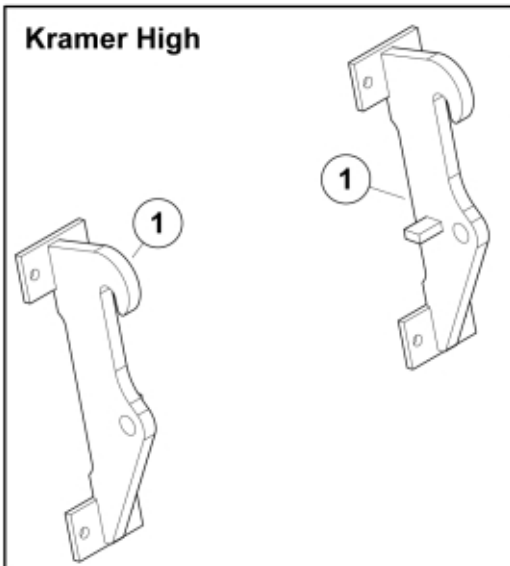

M 11255294
M 11255427
M 11255431
M 11255432

 Tightening torque:
385Nm / 283ft/lbs

Part assemblies Attachment kit Kramer Short

PartNo	Pos	Qty	Name	Specifications
11255294		1	Attachment kit Kramer Short	
60036655	1	1 PCS	Attachment Kramer	Without bolts
60043593		1	Screw kit	Q, Part is included in kit 11255098 Attachment kit Dieci Large, 11255234 Attachment kit Dieci Medium, 11255238 Attachment kit Dieci Small, 11255241 Attachment kit JLG Deutz, 11255233 Attachment kit Schäffer type SWH, 11255326 Attachment kit Weidemann, 11255184 Attachment kit CAT TH, 11255096 Attachment kit Merlo
60043157	3	8	• Clamp	Part is included in kit 11255098 Attachment kit Dieci Large, 11255234 Attachment kit Dieci Medium, 11255238 Attachment kit Dieci Small, 11255241 Attachment kit JLG Deutz, 11255233 Attachment kit Schäffer type SWH, 11255326 Attachment kit Weidemann, 11255184 Attachment kit CAT TH, 11255096 Attachment kit Merlo, Part is included in kit 11255098 Attachment kit Dieci Large, 11255234 Attachment kit Dieci Medium, 11255238 Attachment kit Dieci Small, 11255241 Attachment kit JLG Deutz, 11255233 Attachment kit Schäffer type SWH, 11255326 Attachment kit Weidemann, 11255184 Attachment kit CAT TH, 11255096 Attachment kit Merlo
5050583	4	8	• Screw	M6S M20x90, Part is included in kit 11255098 Attachment kit Dieci Large, 11255234 Attachment kit Dieci Medium, 11255238 Attachment kit Dieci Small, 11255241 Attachment kit JLG Deutz, 11255233 Attachment kit Schäffer type SWH, 11255326 Attachment kit Weidemann, 11255184 Attachment kit CAT TH, 11255096 Attachment kit Merlo
5013109	5	8	• Washer	BRB 20 x 36 x 3, Part is included in kit 11255098 Attachment kit Dieci Large, 11255234 Attachment kit Dieci Medium, 11255238 Attachment kit Dieci Small, 11255241 Attachment kit JLG Deutz, 11255233 Attachment kit Schäffer type SWH, 11255326 Attachment kit Weidemann, 11255184 Attachment kit CAT TH, 11255096 Attachment kit Merlo, Part is included in kit 11255098 Attachment kit Dieci Large, 11255234 Attachment kit Dieci Medium, 11255238 Attachment kit Dieci Small, 11255241 Attachment kit JLG Deutz, 11255233 Attachment kit Schäffer type SWH, 11255326 Attachment kit Weidemann, 11255184 Attachment kit CAT TH, 11255096 Attachment kit Merlo