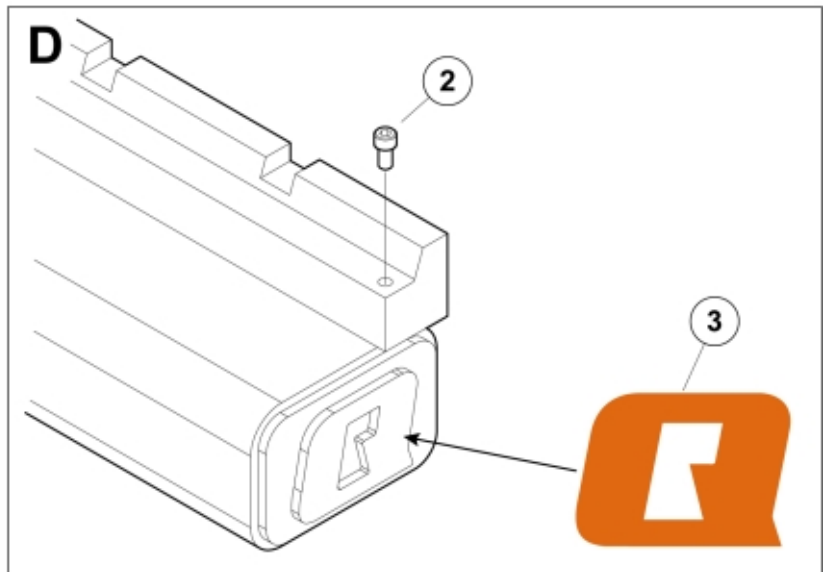

M 11255434
M 11255435

Part assemblies Pallet fork L 1200 - CNH LM
Specification Year From: 01/01/2013 00:00:00

PartNo	Pos	Qty	Name	Specifications
11255434	1	1	Pallet fork L 1200 - CNH LM	01/01/2013 00:00:00
5004919	2	2	• Screw	MC6S M8x16
60056626	3	2	• Decal	