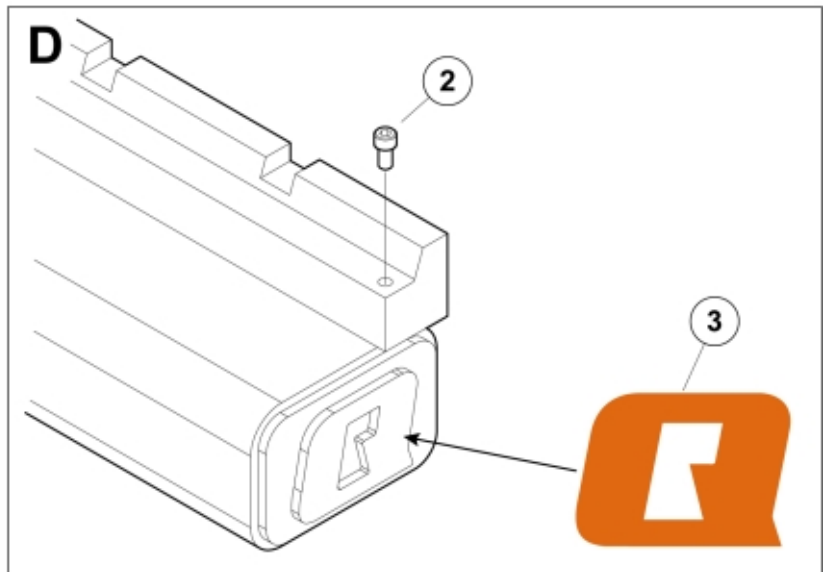

M 11255434  
M 11255435

---

**Part assemblies** Pallet fork L 1500 - CNH LM  
**Specification** Year From: 01/01/2013 00:00:00

---

<b>PartNo</b>	<b>Pos</b>	<b>Qty</b>	<b>Name</b>	<b>Specifications</b>
11255435	1	1	Pallet fork L 1500 - CNH LM	01/01/2013 00:00:00
5004919	2	2	• Screw	MC6S M8x16
60056626	3	2	• Decal	