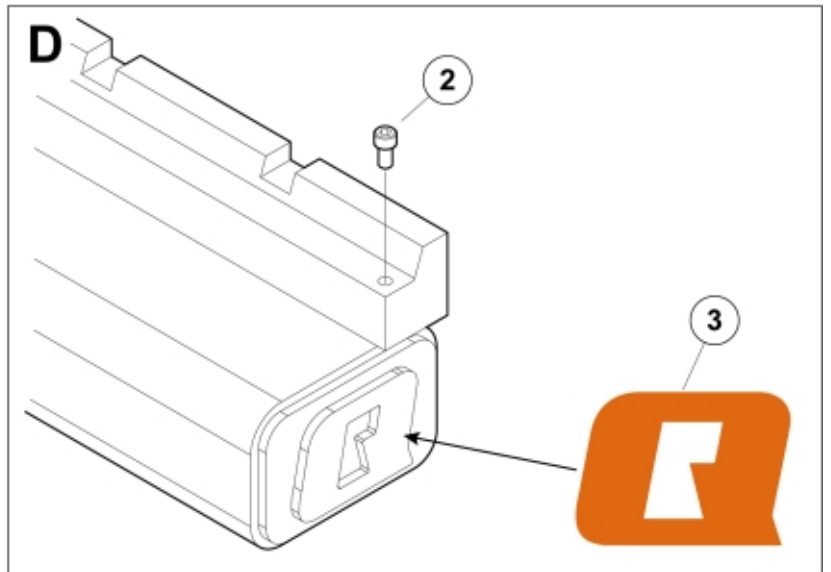

M 11255459
M 11255460

Part assemblies Pallet fork L 1200 - Euro
Specification Year From: 01/01/2013 00:00:00

PartNo	Pos	Qty	Name	Specifications
11255459	1	1	Pallet fork L 1200 - Euro	01/01/2013 00:00:00
5004919	2	2	• Screw	MC6S M8x16
60056626	3	2	• Decal	