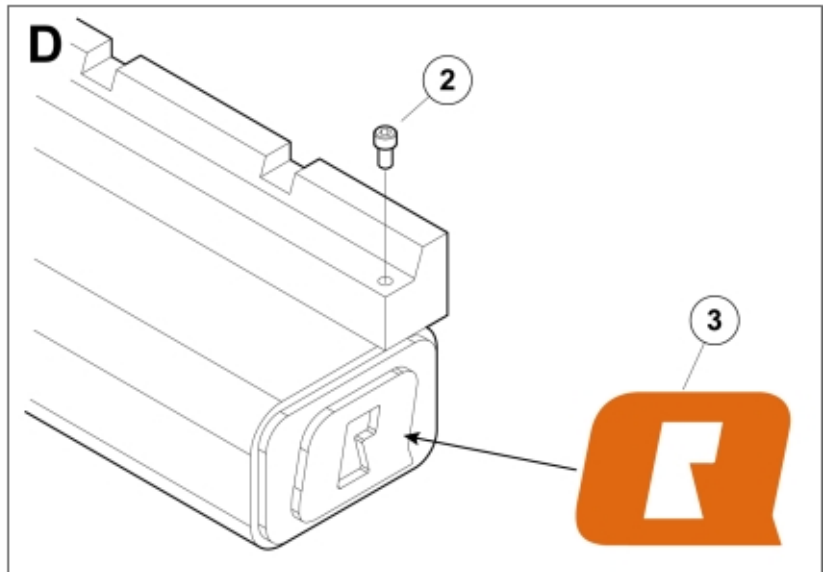

M 11255439  
M 11255440

---

**Part assemblies** Pallet fork L 1200 - Bobcat / FDI / MF  
**Specification** Year From: 01/01/2013 00:00:00

---

<b>PartNo</b>	<b>Pos</b>	<b>Qty</b>	<b>Name</b>	<b>Specifications</b>
11255439	1	1	Pallet fork L 1200 - Bobcat / FDI / MF	01/01/2013 00:00:00
5004919	2	2	• Screw	MC6S M8x16
60056626	3	2	• Decal	