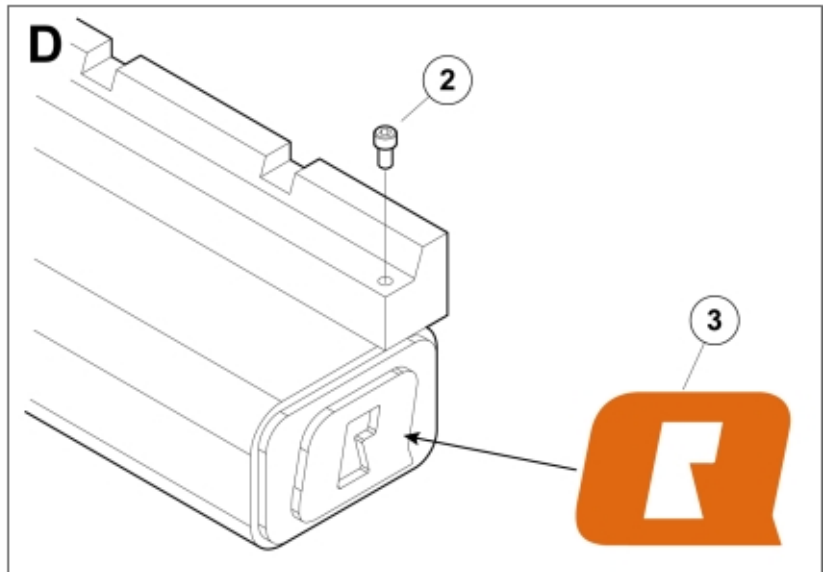

M 11255439
M 11255440

Part assemblies Pallet fork L 1500 - Bobcat / FDI / MF
Specification Year From: 01/01/2013 00:00:00

PartNo	Pos	Qty	Name	Specifications
11255440	1	1	Pallet fork L 1500 - Bobcat / FDI / MF	01/01/2013 00:00:00
5004919	2	2	• Screw	MC6S M8x16
60056626	3	2	• Decal	