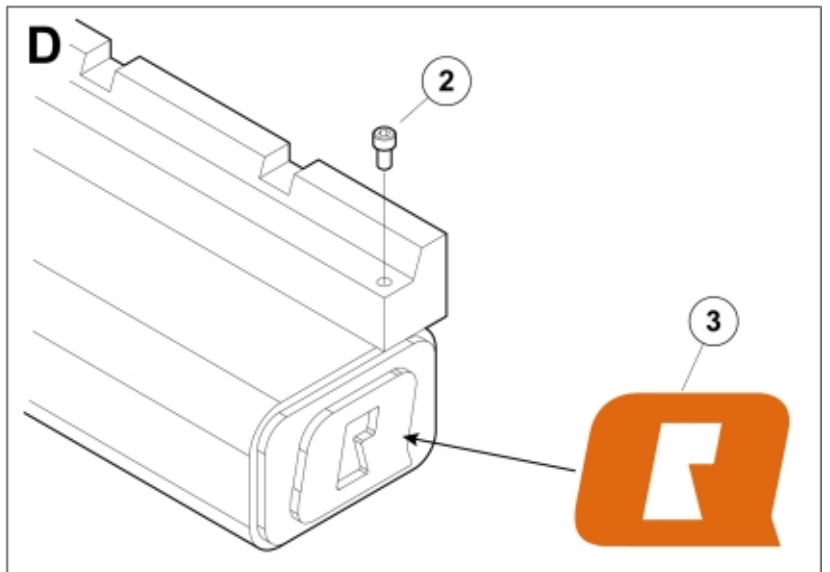

M 11255454
M 11255458

Part assemblies Pallet fork L 1200 - CAT TH
Specification Year From: 01/01/2013 00:00:00

PartNo	Pos	Qty	Name	Specifications
11255454	1	1	Pallet fork L 1200 - CAT TH	01/01/2013 00:00:00
5004919	2	2	• Screw	MC6S M8x16
60056626	3	2	• Decal	