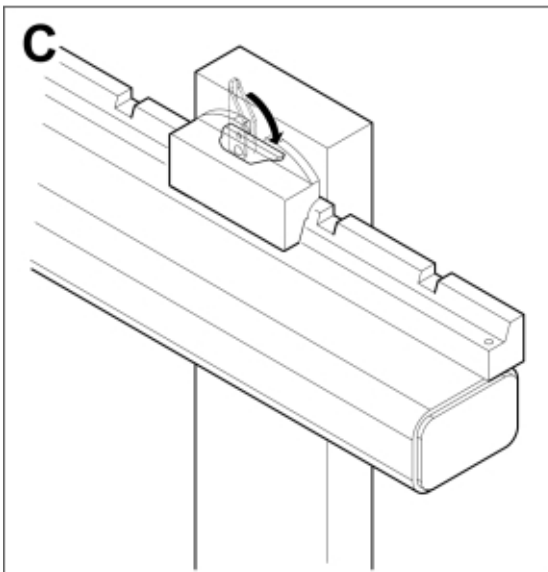

M 11255454
M 11255458

Part assemblies Pallet fork L 1200 - CAT TH
Specification Year From: 01/01/2013 00:00:00

PartNo	Pos	Qty	Name	Specifications
11255454	1	1	Pallet fork L 1200 - CAT TH	01/01/2013 00:00:00
5004919	2	2	• Screw	MC6S M8x16
60056626	3	2	• Decal	