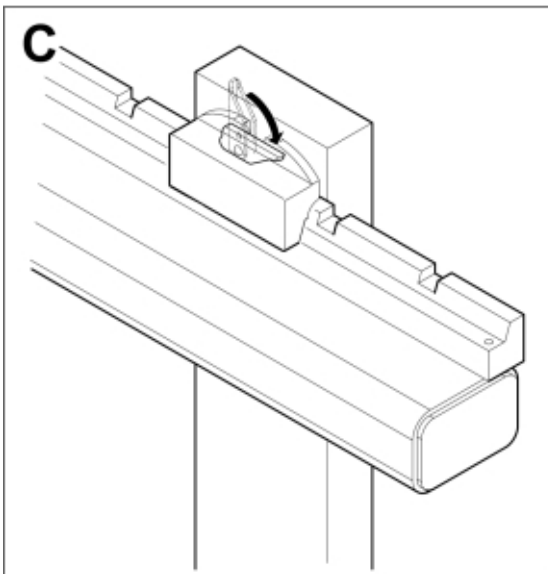

M 11255454  
M 11255458

---

**Part assemblies** Pallet fork L 1500 - CAT TH  
**Specification** Year From: 01/01/2013 00:00:00

---

<b>PartNo</b>	<b>Pos</b>	<b>Qty</b>	<b>Name</b>	<b>Specifications</b>
11255458	1	1	Pallet fork L 1500 - CAT TH	01/01/2013 00:00:00
5004919	2	2	• Screw	MC6S M8x16
60056626	3	2	• Decal	