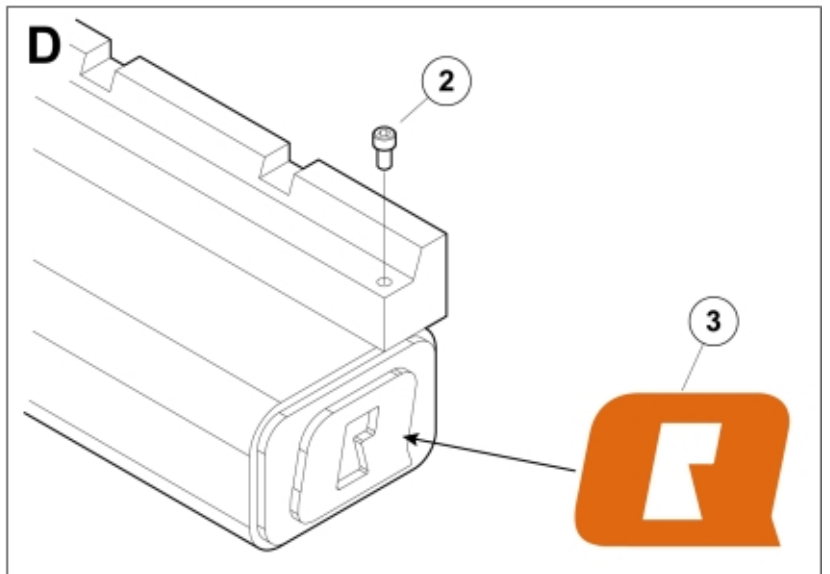

M 11255454  
M 11255458

---

**Part assemblies** Pallet fork L 1500 - CAT TH  
**Specification** Year From: 01/01/2013 00:00:00

---

<b>PartNo</b>	<b>Pos</b>	<b>Qty</b>	<b>Name</b>	<b>Specifications</b>
11255458	1	1	Pallet fork L 1500 - CAT TH	01/01/2013 00:00:00
5004919	2	2	• Screw	MC6S M8x16
60056626	3	2	• Decal	