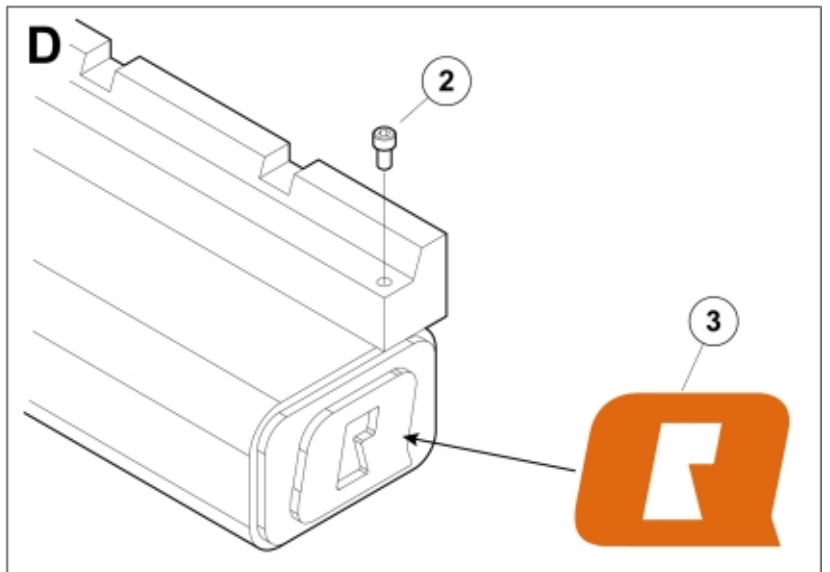

M 11255436
M 11255437

Part assemblies Pallet fork L 1200 - JLG / Deutz Fahr
Specification Year From: 01/01/2013 00:00:00

PartNo	Pos	Qty	Name	Specifications
11255436	1	1	Pallet fork L 1200 - JLG / Deutz Fahr	
5004919	2	2	• Screw	MC6S M8x16
60056626	3	2	• Decal	