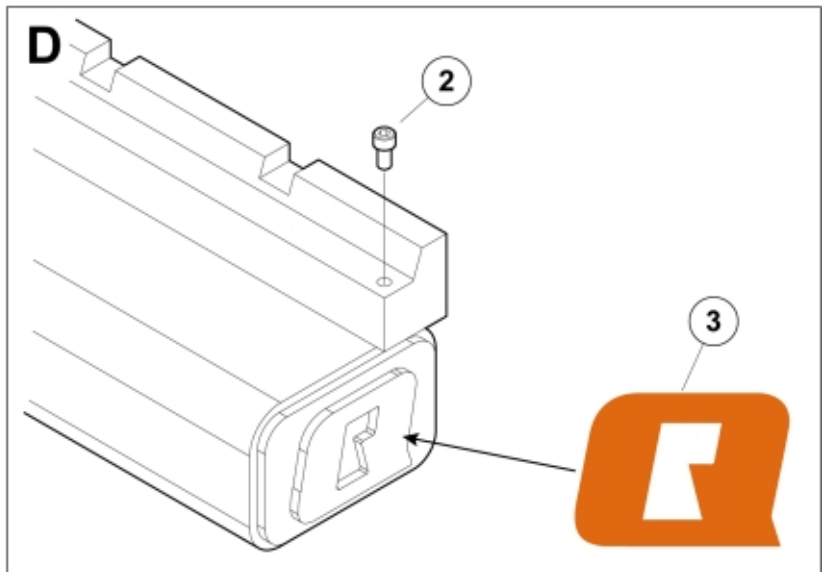

M 11255436
M 11255437

Part assemblies Pallet fork L 1500 - JLG / Deutz Fahr
Specification Year From: 01/01/2013 00:00:00

PartNo	Pos	Qty	Name	Specifications
11255437	1	1	Pallet fork L 1500 - JLG / Deutz Fahr	01/01/2013 00:00:00
5004919	2	2	• Screw	MC6S M8x16
60056626	3	2	• Decal	