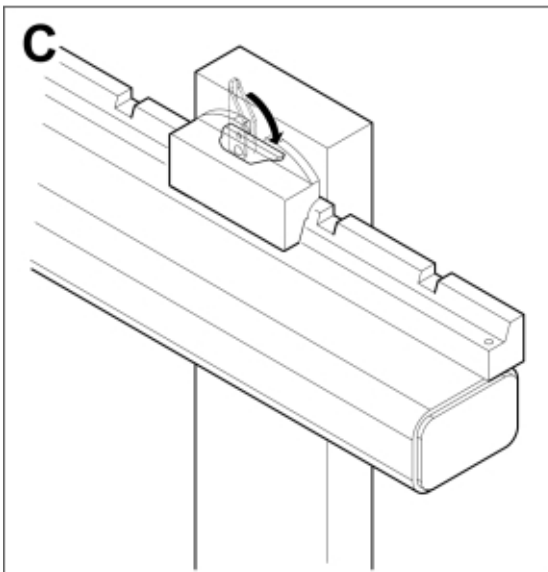

M 11255436
M 11255437

Part assemblies Pallet fork L 1500 - JLG / Deutz Fahr
Specification Year From: 01/01/2013 00:00:00

PartNo	Pos	Qty	Name	Specifications
11255437	1	1	Pallet fork L 1500 - JLG / Deutz Fahr	01/01/2013 00:00:00
5004919	2	2	• Screw	MC6S M8x16
60056626	3	2	• Decal	