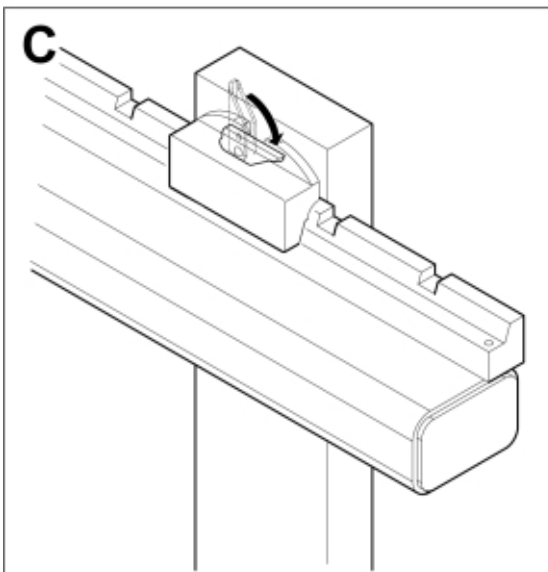

M 11255449
M 11255450

Part assemblies Pallet fork L 1200 - Weidemann 50-50
Specification Year From: 01/01/2013 00:00:00

PartNo	Pos	Qty	Name	Specifications
11255449	1	1	Pallet fork L 1200 - Weidemann 50-50	01/01/2013 00:00:00
5004919	2	2	• Screw	MC6S M8x16
60056626	3	2	• Decal	