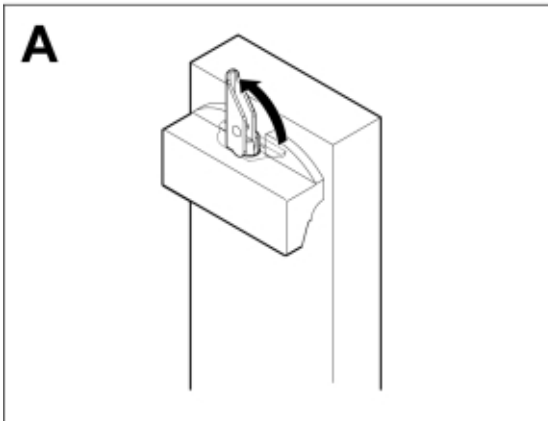

M 11255449
M 11255450

Part assemblies Pallet fork L 1200 - Weidemann 50-50
Specification Year From: 01/01/2013 00:00:00

PartNo	Pos	Qty	Name	Specifications
11255449	1	1	Pallet fork L 1200 - Weidemann 50-50	01/01/2013 00:00:00
5004919	2	2	• Screw	MC6S M8x16
60056626	3	2	• Decal	