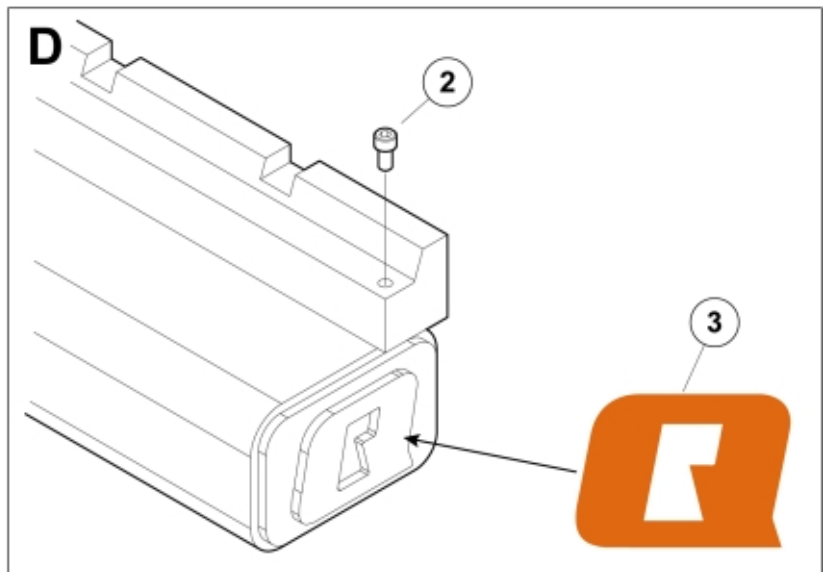

M 11255449
M 11255450

Part assemblies Pallet fork L 1200 - Weidemann 50-50
Specification Year From: 01/01/2013 00:00:00

PartNo	Pos	Qty	Name	Specifications
11255449	1	1	Pallet fork L 1200 - Weidemann 50-50	01/01/2013 00:00:00
5004919	2	2	• Screw	MC6S M8x16
60056626	3	2	• Decal	