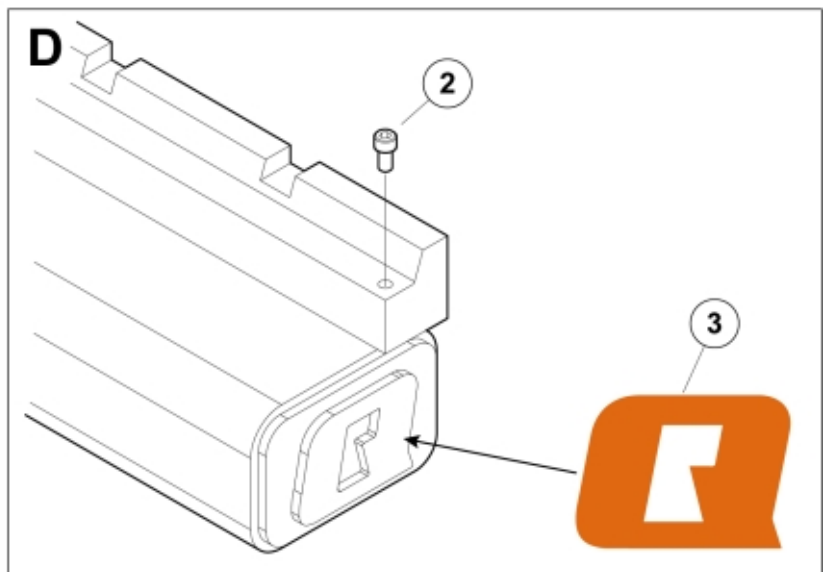

M 11255451
M 11255452
M 11255453

Part assemblies Pallet fork L 1500 - Dieci medium
Specification Year From: 01/01/2013 00:00:00

PartNo	Pos	Qty	Name	Specifications
11255452	1	1	Pallet fork L 1500 - Dieci medium	01/01/2013 00:00:00
5004919	2	2	• Screw	MC6S M8x16
60056626	3	2	• Decal	