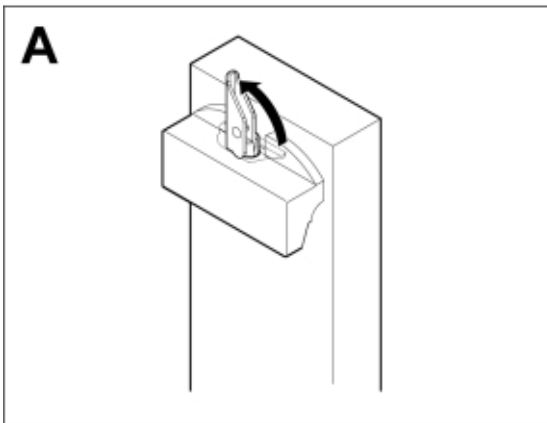

M 11255451
M 11255452
M 11255453

Part assemblies Pallet fork L 1500 - Dieci medium
Specification Year From: 01/01/2013 00:00:00

PartNo	Pos	Qty	Name	Specifications
11255452	1	1	Pallet fork L 1500 - Dieci medium	01/01/2013 00:00:00
5004919	2	2	• Screw	MC6S M8x16
60056626	3	2	• Decal	