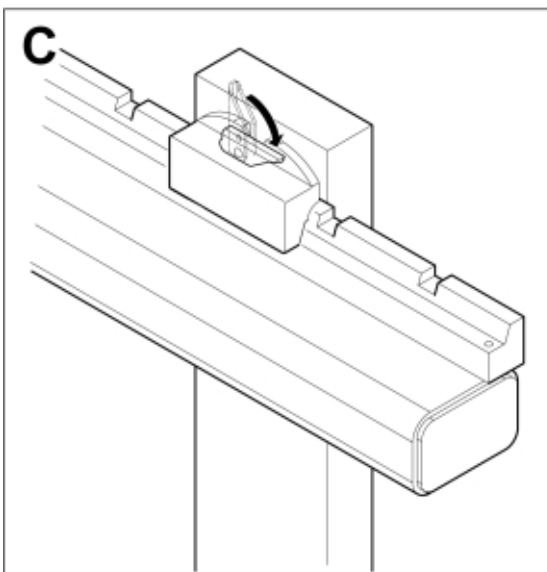

M 11255451
M 11255452
M 11255453

Part assemblies Pallet fork L 1500 - Dieci medium
Specification Year From: 01/01/2013 00:00:00

PartNo	Pos	Qty	Name	Specifications
11255452	1	1	Pallet fork L 1500 - Dieci medium	01/01/2013 00:00:00
5004919	2	2	• Screw	MC6S M8x16
60056626	3	2	• Decal	