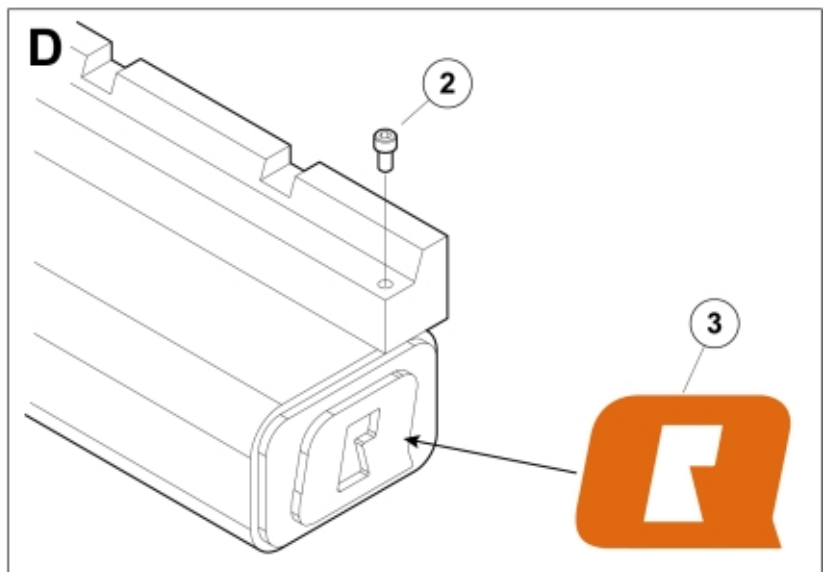

M 11255451
M 11255452
M 11255453

Part assemblies Pallet fork L 1500 - Dieci large
Specification Year From: 01/01/2013 00:00:00

PartNo	Pos	Qty	Name	Specifications
11255453	1	1	Pallet fork L 1500 - Dieci large	01/01/2013 00:00:00
5004919	2	2	• Screw	MC6S M8x16
60056626	3	2	• Decal	