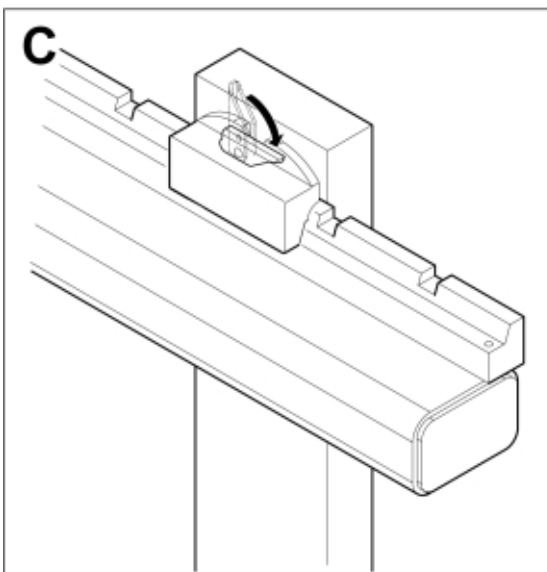

M 11255451
M 11255452
M 11255453

Part assemblies Pallet fork L 1500 - Dieci large
Specification Year From: 01/01/2013 00:00:00

PartNo	Pos	Qty	Name	Specifications
11255453	1	1	Pallet fork L 1500 - Dieci large	01/01/2013 00:00:00
5004919	2	2	• Screw	MC6S M8x16
60056626	3	2	• Decal	