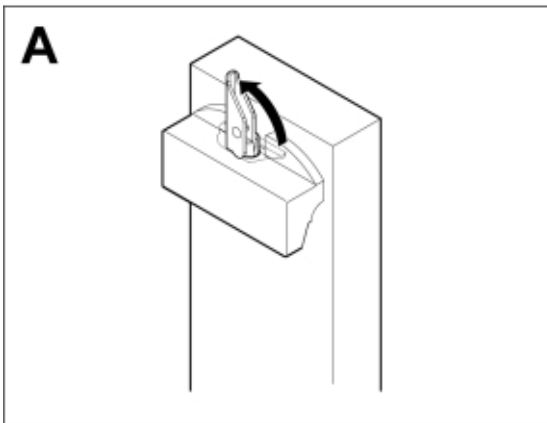

M 11255451
M 11255452
M 11255453

Part assemblies Pallet fork L 1500 - Dieci large
Specification Year From: 01/01/2013 00:00:00

PartNo	Pos	Qty	Name	Specifications
11255453	1	1	Pallet fork L 1500 - Dieci large	01/01/2013 00:00:00
5004919	2	2	• Screw	MC6S M8x16
60056626	3	2	• Decal	