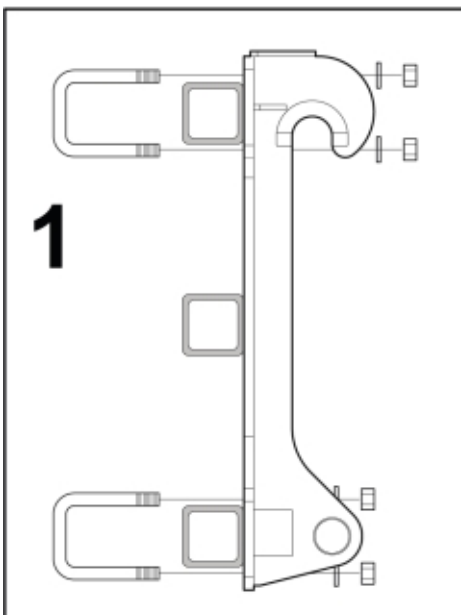

M 11255111
M 11255463

Part assemblies Attachment kit BM Large high

PartNo	Pos	Qty	Name	Specifications
11255463		1	Attachment kit BM Large high	
60044038	1	1 PCS	Bolt on Hooks	80x80 XL Volvo BM Large high
60038994	3	1 PCS	Screw kit	
60038995		8 PCS	• U-bolt	M20 80x80, Replaces 60029556
5013127		16	• Washer	BRB 21 x 36 x 3, Part is included in kit 11255096 Attachment kit Merlo
5011559		16	• Nut	Loc-king M20x2,5 (10), Part is included in kit 11255098 Attachment kit Dieci Large, 11255234 Attachment kit Dieci Medium, 11255238 Attachment kit Dieci Small, 11255241 Attachment kit JLG Deutz, 11255233 Attachment kit Schaffer type SWH, 11255326 Attachment kit Weidemann, 11255184 Attachment kit CAT TH, 11255096 Attachment kit Merlo