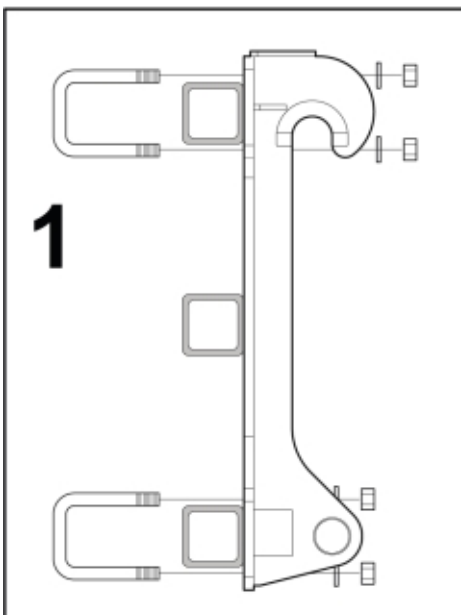

M 11255111  
M 11255463

---

**Part assemblies** Attachment kit BM Large high

---

<b>PartNo</b>	<b>Pos</b>	<b>Qty</b>	<b>Name</b>	<b>Specifications</b>
11255463		1	Attachment kit BM Large high	
60044038	1	1 PCS	Bolt on Hooks	80x80 XL Volvo BM Large high
60038994	3	1 PCS	Screw kit	
60038995		8 PCS	• U-bolt	M20 80x80, Replaces 60029556
5013127		16	• Washer	BRB 21 x 36 x 3, Part is included in kit 11255096 Attachment kit Merlo
5011559		16	• Nut	Loc-king M20x2,5 (10), Part is included in kit 11255098 Attachment kit Dieci Large, 11255234 Attachment kit Dieci Medium, 11255238 Attachment kit Dieci Small, 11255241 Attachment kit JLG Deutz, 11255233 Attachment kit Schaffer type SWH, 11255326 Attachment kit Weidemann, 11255184 Attachment kit CAT TH, 11255096 Attachment kit Merlo