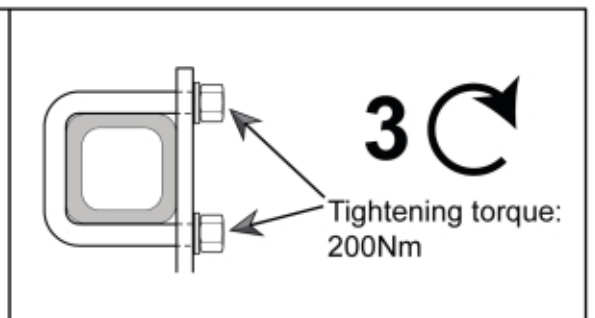

M 11255111
M 11255463

Part assemblies Attachment kit BM Large high

PartNo	Pos	Qty	Name	Specifications
11255463		1	Attachment kit BM Large high	
60044038	1	1 PCS	Bolt on Hooks	80x80 XL Volvo BM Large high
60038994	3	1 PCS	Screw kit	
60038995		8 PCS	• U-bolt	M20 80x80, Replaces 60029556
5013127		16	• Washer	BRB 21 x 36 x 3, Part is included in kit 11255096 Attachment kit Merlo
5011559		16	• Nut	Loc-king M20x2,5 (10), Part is included in kit 11255098 Attachment kit Dieci Large, 11255234 Attachment kit Dieci Medium, 11255238 Attachment kit Dieci Small, 11255241 Attachment kit JLG Deutz, 11255233 Attachment kit Schaffer type SWH, 11255326 Attachment kit Weidemann, 11255184 Attachment kit CAT TH, 11255096 Attachment kit Merlo