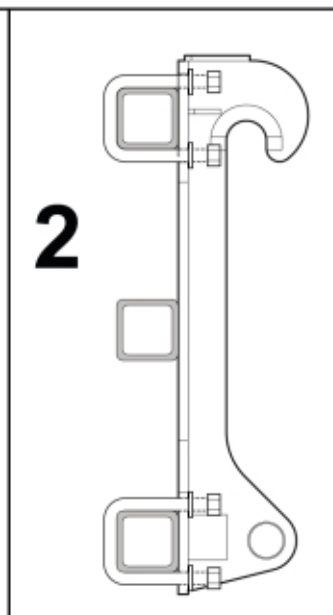

M 11255111  
M 11255463

---

**Part assemblies** Attachment kit BM Large high

---

<b>PartNo</b>	<b>Pos</b>	<b>Qty</b>	<b>Name</b>	<b>Specifications</b>
11255463		1	Attachment kit BM Large high	
60044038	1	1 PCS	Bolt on Hooks	80x80 XL Volvo BM Large high
60038994	3	1 PCS	Screw kit	
60038995		8 PCS	• U-bolt	M20 80x80, Replaces 60029556
5013127		16	• Washer	BRB 21 x 36 x 3, Part is included in kit 11255096 Attachment kit Merlo
5011559		16	• Nut	Loc-king M20x2,5 (10), Part is included in kit 11255098 Attachment kit Dieci Large, 11255234 Attachment kit Dieci Medium, 11255238 Attachment kit Dieci Small, 11255241 Attachment kit JLG Deutz, 11255233 Attachment kit Schaffer type SWH, 11255326 Attachment kit Weidemann, 11255184 Attachment kit CAT TH, 11255096 Attachment kit Merlo