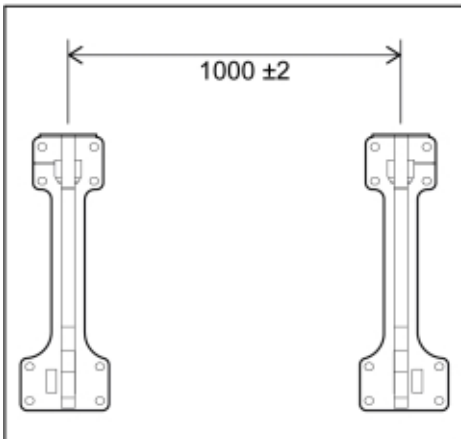

M 11255111
M 11255463

Part assemblies Attachment kit BM Large high

PartNo	Pos	Qty	Name	Specifications
11255463		1	Attachment kit BM Large high	
60044038	1	1 PCS	Bolt on Hooks	80x80 XL Volvo BM Large high
60038994	3	1 PCS	Screw kit	
60038995		8 PCS	• U-bolt	M20 80x80, Replaces 60029556
5013127		16	• Washer	BRB 21 x 36 x 3, Part is included in kit 11255096 Attachment kit Merlo
5011559		16	• Nut	Loc-king M20x2,5 (10), Part is included in kit 11255098 Attachment kit Dieci Large, 11255234 Attachment kit Dieci Medium, 11255238 Attachment kit Dieci Small, 11255241 Attachment kit JLG Deutz, 11255233 Attachment kit Schaffer type SWH, 11255326 Attachment kit Weidemann, 11255184 Attachment kit CAT TH, 11255096 Attachment kit Merlo