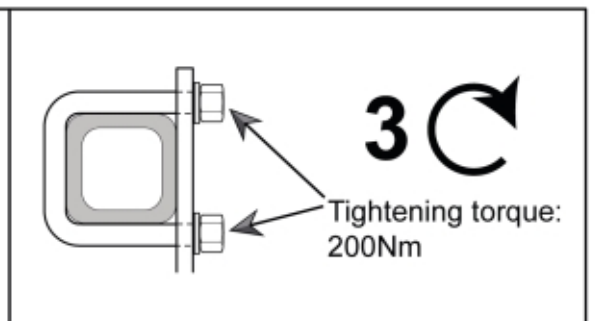

M 11255111  
M 11255463

---

**Part assemblies** Attachment kit BM Large high

---

<b>PartNo</b>	<b>Pos</b>	<b>Qty</b>	<b>Name</b>	<b>Specifications</b>
11255463		1	Attachment kit BM Large high	
60044038	1	1 PCS	Bolt on Hooks	80x80 XL Volvo BM Large high
60038994	3	1 PCS	Screw kit	
60038995		8 PCS	• U-bolt	M20 80x80, Replaces 60029556
5013127		16	• Washer	BRB 21 x 36 x 3, Part is included in kit 11255096 Attachment kit Merlo
5011559		16	• Nut	Loc-king M20x2,5 (10), Part is included in kit 11255098 Attachment kit Dieci Large, 11255234 Attachment kit Dieci Medium, 11255238 Attachment kit Dieci Small, 11255241 Attachment kit JLG Deutz, 11255233 Attachment kit Schaffer type SWH, 11255326 Attachment kit Weidemann, 11255184 Attachment kit CAT TH, 11255096 Attachment kit Merlo