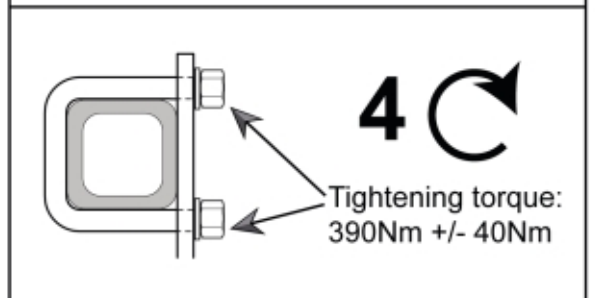

M 11255111
M 11255463

Part assemblies Attachment kit BM Large high

PartNo	Pos	Qty	Name	Specifications
11255463		1	Attachment kit BM Large high	
60044038	1	1 PCS	Bolt on Hooks	80x80 XL Volvo BM Large high
60038994	3	1 PCS	Screw kit	
60038995		8 PCS	• U-bolt	M20 80x80, Replaces 60029556
5013127		16	• Washer	BRB 21 x 36 x 3, Part is included in kit 11255096 Attachment kit Merlo
5011559		16	• Nut	Loc-king M20x2,5 (10), Part is included in kit 11255098 Attachment kit Dieci Large, 11255234 Attachment kit Dieci Medium, 11255238 Attachment kit Dieci Small, 11255241 Attachment kit JLG Deutz, 11255233 Attachment kit Schaffer type SWH, 11255326 Attachment kit Weidemann, 11255184 Attachment kit CAT TH, 11255096 Attachment kit Merlo