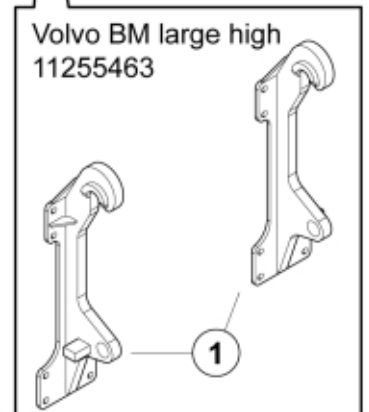

M 11255111
M 11255463

Part assemblies Attachment kit BM Large high

PartNo	Pos	Qty	Name	Specifications
11255463		1	Attachment kit BM Large high	
60044038	1	1 PCS	Bolt on Hooks	80x80 XL Volvo BM Large high
60038994	3	1 PCS	Screw kit	
60038995		8 PCS	• U-bolt	M20 80x80, Replaces 60029556
5013127		16	• Washer	BRB 21 x 36 x 3, Part is included in kit 11255096 Attachment kit Merlo
5011559		16	• Nut	Loc-king M20x2,5 (10), Part is included in kit 11255098 Attachment kit Dieci Large, 11255234 Attachment kit Dieci Medium, 11255238 Attachment kit Dieci Small, 11255241 Attachment kit JLG Deutz, 11255233 Attachment kit Schaffer type SWH, 11255326 Attachment kit Weidemann, 11255184 Attachment kit CAT TH, 11255096 Attachment kit Merlo