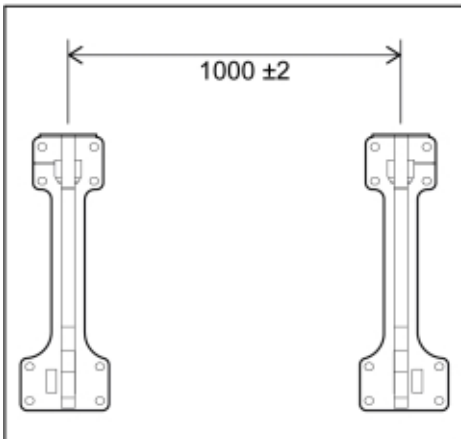

M 11255111  
M 11255463

---

**Part assemblies** Attachment kit BM Large high

---

<b>PartNo</b>	<b>Pos</b>	<b>Qty</b>	<b>Name</b>	<b>Specifications</b>
11255463		1	Attachment kit BM Large high	
60044038	1	1 PCS	Bolt on Hooks	80x80 XL Volvo BM Large high
60038994	3	1 PCS	Screw kit	
60038995		8 PCS	• U-bolt	M20 80x80, Replaces 60029556
5013127		16	• Washer	BRB 21 x 36 x 3, Part is included in kit 11255096 Attachment kit Merlo
5011559		16	• Nut	Loc-king M20x2,5 (10), Part is included in kit 11255098 Attachment kit Dieci Large, 11255234 Attachment kit Dieci Medium, 11255238 Attachment kit Dieci Small, 11255241 Attachment kit JLG Deutz, 11255233 Attachment kit Schaffer type SWH, 11255326 Attachment kit Weidemann, 11255184 Attachment kit CAT TH, 11255096 Attachment kit Merlo