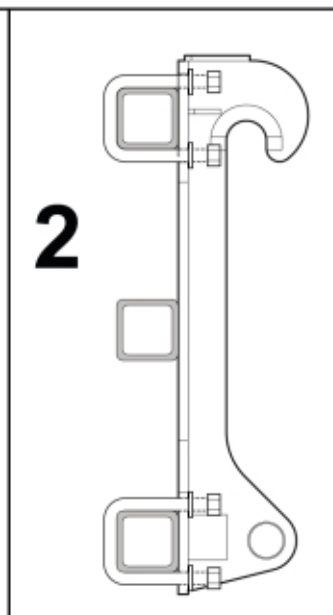

M 11255111
M 11255463

Part assemblies Attachment kit BM Large high

PartNo	Pos	Qty	Name	Specifications
11255463		1	Attachment kit BM Large high	
60044038	1	1 PCS	Bolt on Hooks	80x80 XL Volvo BM Large high
60038994	3	1 PCS	Screw kit	
60038995		8 PCS	• U-bolt	M20 80x80, Replaces 60029556
5013127		16	• Washer	BRB 21 x 36 x 3, Part is included in kit 11255096 Attachment kit Merlo
5011559		16	• Nut	Loc-king M20x2,5 (10), Part is included in kit 11255098 Attachment kit Dieci Large, 11255234 Attachment kit Dieci Medium, 11255238 Attachment kit Dieci Small, 11255241 Attachment kit JLG Deutz, 11255233 Attachment kit Schaffer type SWH, 11255326 Attachment kit Weidemann, 11255184 Attachment kit CAT TH, 11255096 Attachment kit Merlo