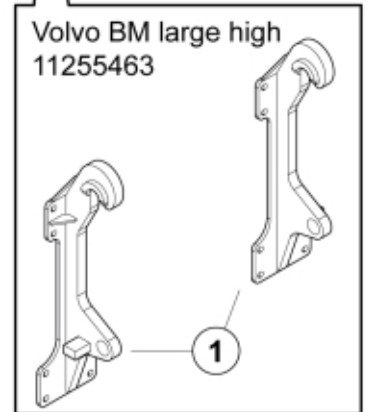

M 11255111  
M 11255463

---

**Part assemblies** Attachment kit BM Large high

---

<b>PartNo</b>	<b>Pos</b>	<b>Qty</b>	<b>Name</b>	<b>Specifications</b>
11255463		1	Attachment kit BM Large high	
60044038	1	1 PCS	Bolt on Hooks	80x80 XL Volvo BM Large high
60038994	3	1 PCS	Screw kit	
60038995		8 PCS	• U-bolt	M20 80x80, Replaces 60029556
5013127		16	• Washer	BRB 21 x 36 x 3, Part is included in kit 11255096 Attachment kit Merlo
5011559		16	• Nut	Loc-king M20x2,5 (10), Part is included in kit 11255098 Attachment kit Dieci Large, 11255234 Attachment kit Dieci Medium, 11255238 Attachment kit Dieci Small, 11255241 Attachment kit JLG Deutz, 11255233 Attachment kit Schaffer type SWH, 11255326 Attachment kit Weidemann, 11255184 Attachment kit CAT TH, 11255096 Attachment kit Merlo