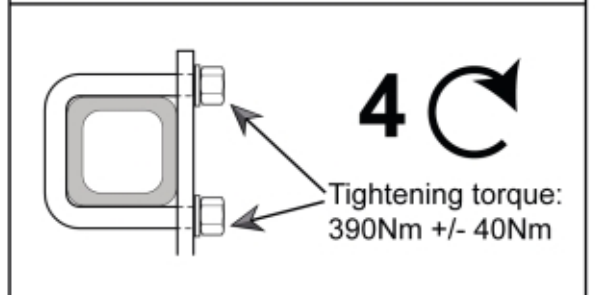

M 11255111  
M 11255463

---

**Part assemblies** Attachment kit BM Large high

---

<b>PartNo</b>	<b>Pos</b>	<b>Qty</b>	<b>Name</b>	<b>Specifications</b>
11255463		1	Attachment kit BM Large high	
60044038	1	1 PCS	Bolt on Hooks	80x80 XL Volvo BM Large high
60038994	3	1 PCS	Screw kit	
60038995		8 PCS	• U-bolt	M20 80x80, Replaces 60029556
5013127		16	• Washer	BRB 21 x 36 x 3, Part is included in kit 11255096 Attachment kit Merlo
5011559		16	• Nut	Loc-king M20x2,5 (10), Part is included in kit 11255098 Attachment kit Dieci Large, 11255234 Attachment kit Dieci Medium, 11255238 Attachment kit Dieci Small, 11255241 Attachment kit JLG Deutz, 11255233 Attachment kit Schaffer type SWH, 11255326 Attachment kit Weidemann, 11255184 Attachment kit CAT TH, 11255096 Attachment kit Merlo