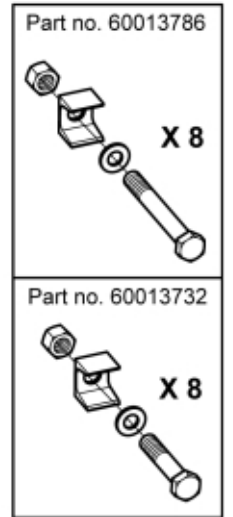

M 11255273

 Tightening torque:
385Nm / 283ft/lbs

Part assemblies Attachment kit Manitou

PartNo	Pos	Qty	Name	Specifications
11255273		1	Attachment kit Manitou	
60034787	1	1 PCS	• Attachment	Without bolts
60043593		1	• Screw kit	Q, Part is included in kit 11255098 Attachment kit Dieci Large, 11255234 Attachment kit Dieci Medium, 11255238 Attachment kit Dieci Small, 11255241 Attachment kit JLG Deutz, 11255233 Attachment kit Schäffer type SWH, 11255326 Attachment kit Weidemann, 11255184 Attachment kit CAT TH, 11255096 Attachment kit Merlo
60043157	2	8	•• Clamp	Part is included in kit 11255098 Attachment kit Dieci Large, 11255234 Attachment kit Dieci Medium, 11255238 Attachment kit Dieci Small, 11255241 Attachment kit JLG Deutz, 11255233 Attachment kit Schäffer type SWH, 11255326 Attachment kit Weidemann, 11255184 Attachment kit CAT TH, 11255096 Attachment kit Merlo, Part is included in kit 11255098 Attachment kit Dieci Large, 11255234 Attachment kit Dieci Medium, 11255238 Attachment kit Dieci Small, 11255241 Attachment kit JLG Deutz, 11255233 Attachment kit Schäffer type SWH, 11255326 Attachment kit Weidemann, 11255184 Attachment kit CAT TH, 11255096 Attachment kit Merlo
5050583	3	8	•• Screw	M6S M20x90, Part is included in kit 11255098 Attachment kit Dieci Large, 11255234 Attachment kit Dieci Medium, 11255238 Attachment kit Dieci Small, 11255241 Attachment kit JLG Deutz, 11255233 Attachment kit Schäffer type SWH, 11255326 Attachment kit Weidemann, 11255184 Attachment kit CAT TH, 11255096 Attachment kit Merlo
5013109	4	8	•• Washer	BRB 20 x 36 x 3, Part is included in kit 11255098 Attachment kit Dieci Large, 11255234 Attachment kit Dieci Medium, 11255238 Attachment kit Dieci Small, 11255241 Attachment kit JLG Deutz, 11255233 Attachment kit Schäffer type SWH, 11255326 Attachment kit Weidemann, 11255184 Attachment kit CAT TH, 11255096 Attachment kit Merlo, Part is included in kit 11255098 Attachment kit Dieci Large, 11255234 Attachment kit Dieci Medium, 11255238 Attachment kit Dieci Small, 11255241 Attachment kit JLG Deutz, 11255233 Attachment kit Schäffer type SWH, 11255326 Attachment kit Weidemann, 11255184 Attachment kit CAT TH, 11255096 Attachment kit Merlo