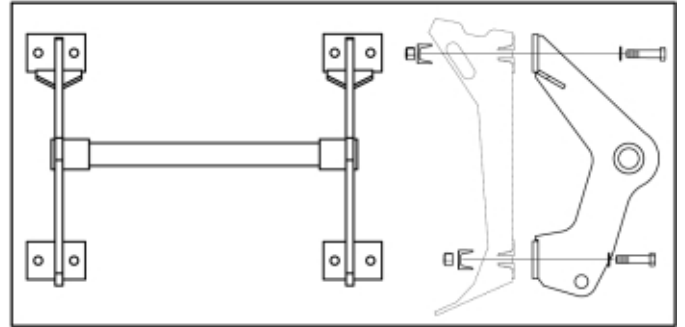

M 11255273

 Tightening torque:
385Nm / 283ft/lbs

Part assemblies Attachment kit Manitou

PartNo	Pos	Qty	Name	Specifications
11255273		1	Attachment kit Manitou	
60034787	1	1 PCS	• Attachment	Without bolts
60043593		1	• Screw kit	Q, Part is included in kit 11255098 Attachment kit Dieci Large, 11255234 Attachment kit Dieci Medium, 11255238 Attachment kit Dieci Small, 11255241 Attachment kit JLG Deutz, 11255233 Attachment kit Schäffer type SWH, 11255326 Attachment kit Weidemann, 11255184 Attachment kit CAT TH, 11255096 Attachment kit Merlo
60043157	2	8	•• Clamp	Part is included in kit 11255098 Attachment kit Dieci Large, 11255234 Attachment kit Dieci Medium, 11255238 Attachment kit Dieci Small, 11255241 Attachment kit JLG Deutz, 11255233 Attachment kit Schäffer type SWH, 11255326 Attachment kit Weidemann, 11255184 Attachment kit CAT TH, 11255096 Attachment kit Merlo, Part is included in kit 11255098 Attachment kit Dieci Large, 11255234 Attachment kit Dieci Medium, 11255238 Attachment kit Dieci Small, 11255241 Attachment kit JLG Deutz, 11255233 Attachment kit Schäffer type SWH, 11255326 Attachment kit Weidemann, 11255184 Attachment kit CAT TH, 11255096 Attachment kit Merlo
5050583	3	8	•• Screw	M6S M20x90, Part is included in kit 11255098 Attachment kit Dieci Large, 11255234 Attachment kit Dieci Medium, 11255238 Attachment kit Dieci Small, 11255241 Attachment kit JLG Deutz, 11255233 Attachment kit Schäffer type SWH, 11255326 Attachment kit Weidemann, 11255184 Attachment kit CAT TH, 11255096 Attachment kit Merlo
5013109	4	8	•• Washer	BRB 20 x 36 x 3, Part is included in kit 11255098 Attachment kit Dieci Large, 11255234 Attachment kit Dieci Medium, 11255238 Attachment kit Dieci Small, 11255241 Attachment kit JLG Deutz, 11255233 Attachment kit Schäffer type SWH, 11255326 Attachment kit Weidemann, 11255184 Attachment kit CAT TH, 11255096 Attachment kit Merlo, Part is included in kit 11255098 Attachment kit Dieci Large, 11255234 Attachment kit Dieci Medium, 11255238 Attachment kit Dieci Small, 11255241 Attachment kit JLG Deutz, 11255233 Attachment kit Schäffer type SWH, 11255326 Attachment kit Weidemann, 11255184 Attachment kit CAT TH, 11255096 Attachment kit Merlo