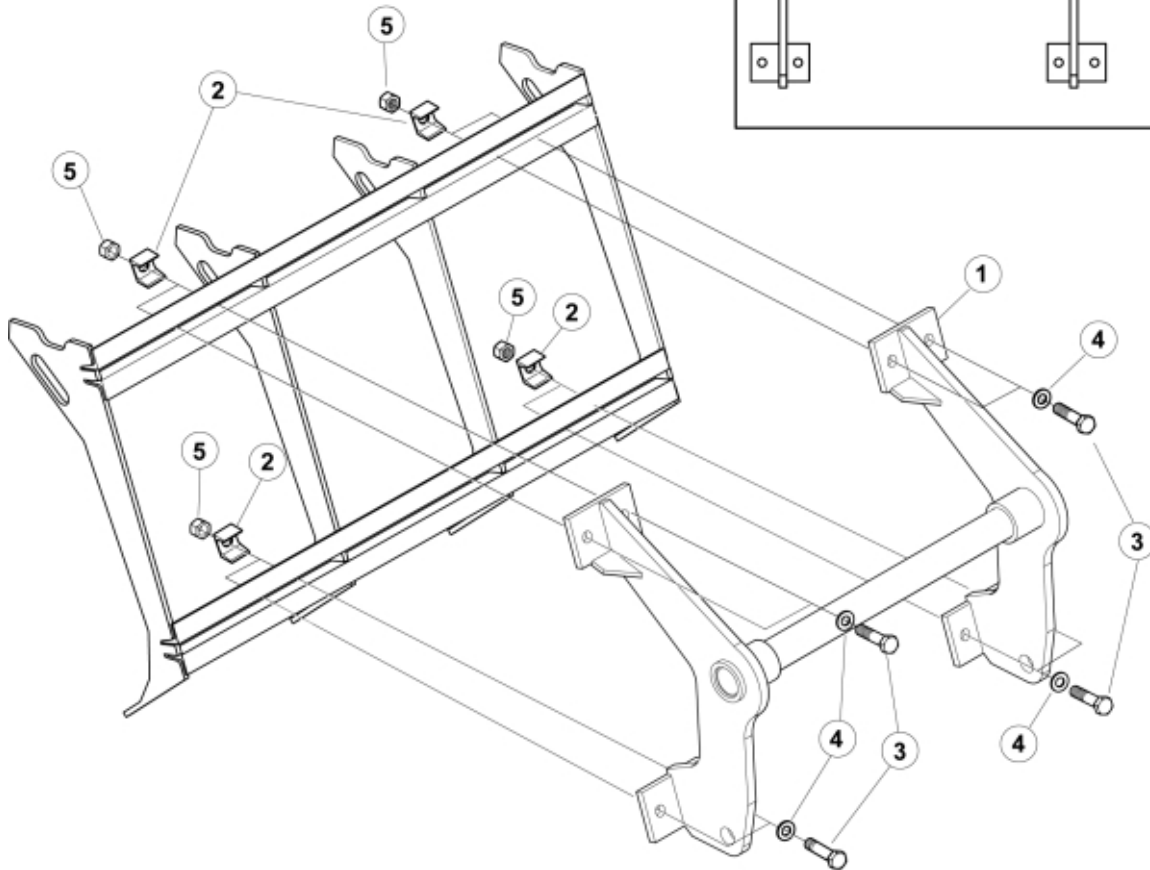

M 11255273

 Tightening torque:
385Nm / 283ft/lbs

Part assemblies Attachment kit Manitou

PartNo	Pos	Qty	Name	Specifications
11255273		1	Attachment kit Manitou	
60034787	1	1 PCS	• Attachment	Without bolts
60043593		1	• Screw kit	Q, Part is included in kit 11255098 Attachment kit Dieci Large, 11255234 Attachment kit Dieci Medium, 11255238 Attachment kit Dieci Small, 11255241 Attachment kit JLG Deutz, 11255233 Attachment kit Schäffer type SWH, 11255326 Attachment kit Weidemann, 11255184 Attachment kit CAT TH, 11255096 Attachment kit Merlo
60043157	2	8	•• Clamp	Part is included in kit 11255098 Attachment kit Dieci Large, 11255234 Attachment kit Dieci Medium, 11255238 Attachment kit Dieci Small, 11255241 Attachment kit JLG Deutz, 11255233 Attachment kit Schäffer type SWH, 11255326 Attachment kit Weidemann, 11255184 Attachment kit CAT TH, 11255096 Attachment kit Merlo, Part is included in kit 11255098 Attachment kit Dieci Large, 11255234 Attachment kit Dieci Medium, 11255238 Attachment kit Dieci Small, 11255241 Attachment kit JLG Deutz, 11255233 Attachment kit Schäffer type SWH, 11255326 Attachment kit Weidemann, 11255184 Attachment kit CAT TH, 11255096 Attachment kit Merlo
5050583	3	8	•• Screw	M6S M20x90, Part is included in kit 11255098 Attachment kit Dieci Large, 11255234 Attachment kit Dieci Medium, 11255238 Attachment kit Dieci Small, 11255241 Attachment kit JLG Deutz, 11255233 Attachment kit Schäffer type SWH, 11255326 Attachment kit Weidemann, 11255184 Attachment kit CAT TH, 11255096 Attachment kit Merlo
5013109	4	8	•• Washer	BRB 20 x 36 x 3, Part is included in kit 11255098 Attachment kit Dieci Large, 11255234 Attachment kit Dieci Medium, 11255238 Attachment kit Dieci Small, 11255241 Attachment kit JLG Deutz, 11255233 Attachment kit Schäffer type SWH, 11255326 Attachment kit Weidemann, 11255184 Attachment kit CAT TH, 11255096 Attachment kit Merlo, Part is included in kit 11255098 Attachment kit Dieci Large, 11255234 Attachment kit Dieci Medium, 11255238 Attachment kit Dieci Small, 11255241 Attachment kit JLG Deutz, 11255233 Attachment kit Schäffer type SWH, 11255326 Attachment kit Weidemann, 11255184 Attachment kit CAT TH, 11255096 Attachment kit Merlo