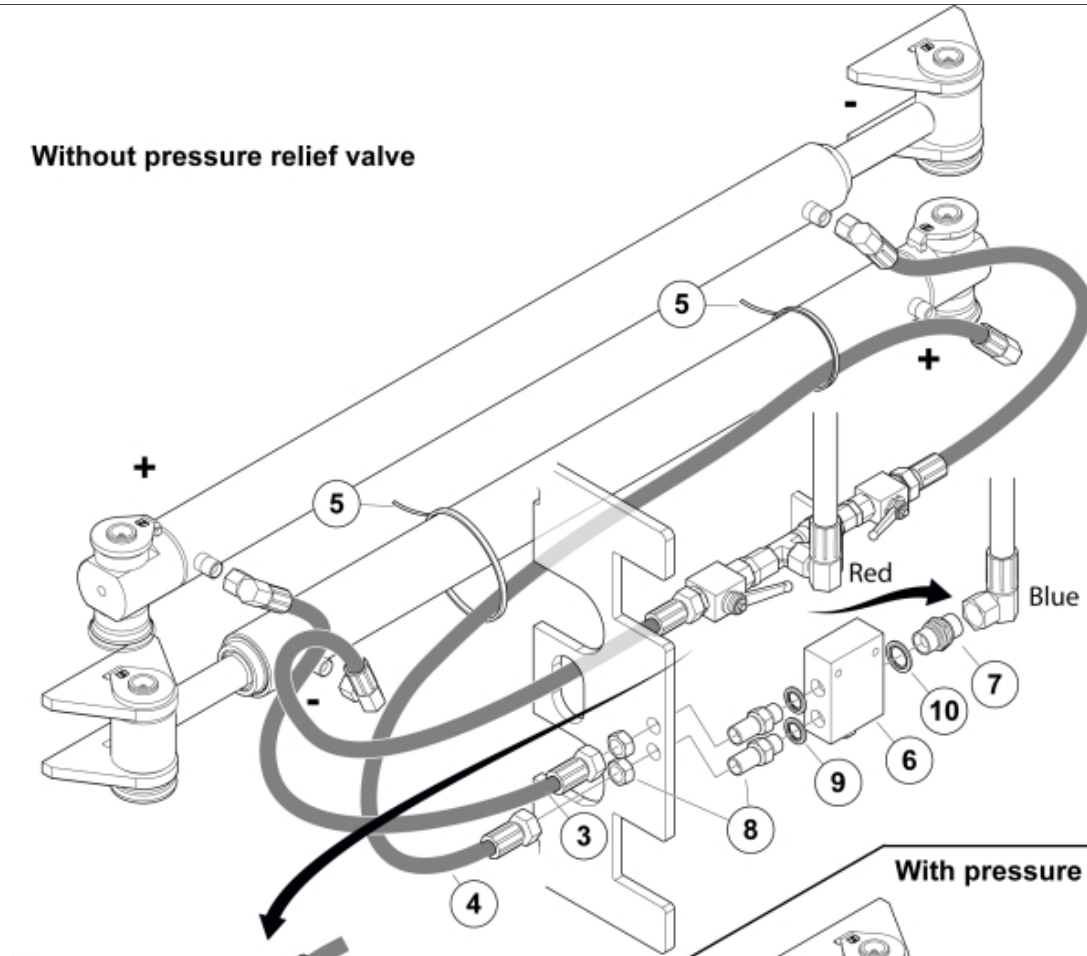

Without pressure relief valve

With pressure relief valve

M 60045052

Part assemblies		Flow divider		
Specification		Year To: 12/11/2025 12:00:00 AM		
PartNo	Pos	Qty	Name	Specifications
60045052		1 PCS	Flow divider	
5028245	1	1	Plug	G1/2"
60045053	2	1 PCS	Hose	1/2" L=380 1/2GRLM 1/2G90LM
60045054	3	1 PCS	Hose	3/8" L=400 3/8GRLM 3/8 G90LMC
60045055	4	1 PCS	Hose	3/8" L=1000 3/8GRLM 3/8G90LMC
5033606	5	2	Cable tie	7,5 x 385
60044047		1 PCS	Valve assy.	
10550461	6	1 PCS	• Flow divider	
1120012	7	1	• Adaptor	G 1/2"
5027960	8	2	• Adaptor	R3/8"
5013852	9	2	• Dowty washer	Tredo 3/8"
5013853	10	1	• Dowty washer	Tredo 1/2", Part is included in kit 60007907 Hose cpl., 9032177 Hose cpl.