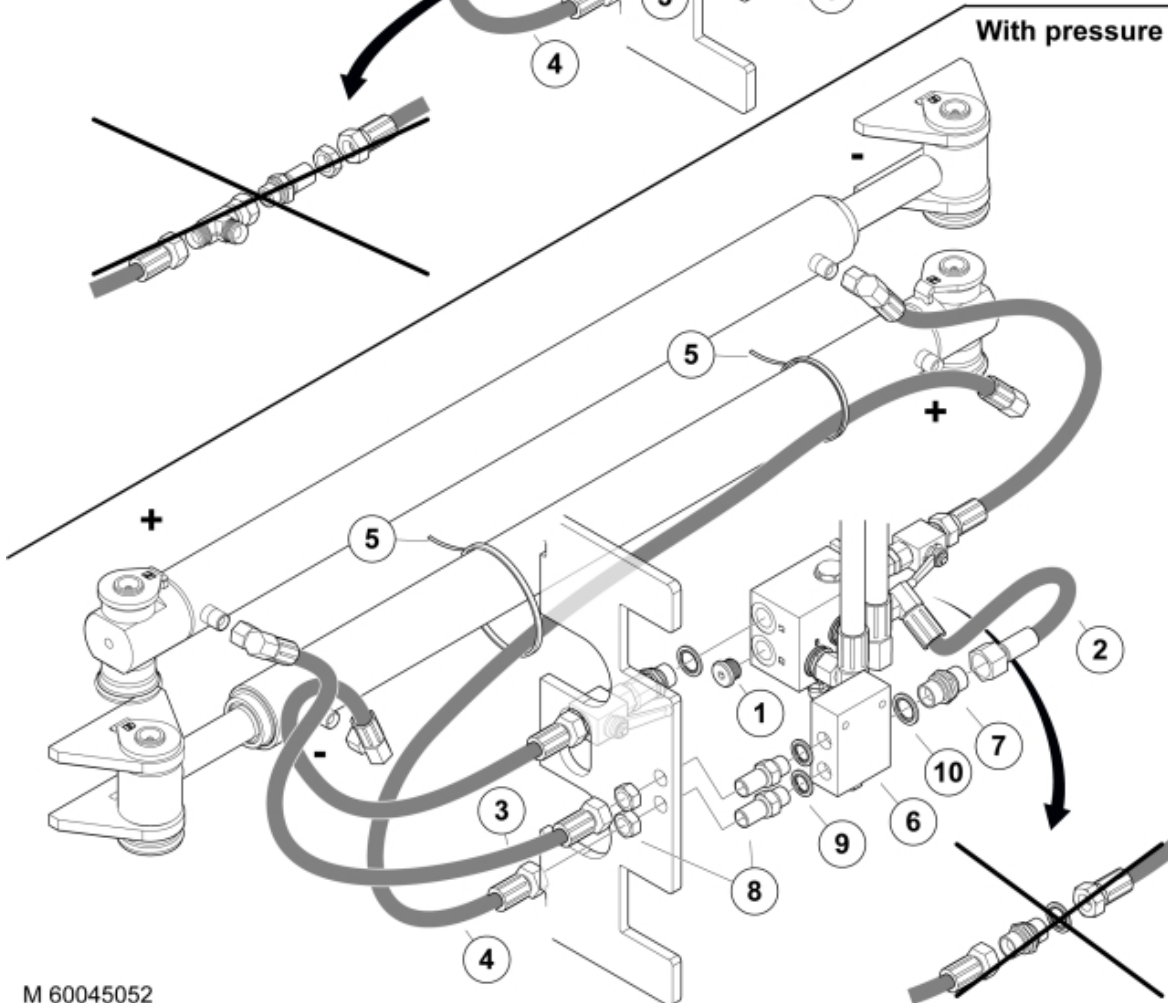

Without pressure relief valve

With pressure relief valve

M 60045052

Part assemblies		Flow divider		
Specification		Year To: 11/12/2025 00:00:00		
PartNo	Pos	Qty	Name	Specifications
60045052		1 PCS	Flow divider	
5028245	1	1	Plug	G1/2"
60045053	2	1 PCS	Hose	1/2" L=380 1/2GRLM 1/2G90LM
60045054	3	1 PCS	Hose	3/8" L=400 3/8GRLM 3/8 G90LMC
60045055	4	1 PCS	Hose	3/8" L=1000 3/8GRLM 3/8G90LMC
5033606	5	2	Cable tie	7,5 x 385
60044047		1 PCS	Valve assy.	
10550461	6	1 PCS	• Flow divider	
1120012	7	1	• Adaptor	G 1/2"
5027960	8	2	• Adaptor	R3/8"
5013852	9	2	• Dowty washer	Tredo 3/8"
5013853	10	1	• Dowty washer	Tredo 1/2", Part is included in kit 60007907 Hose cpl., 9032177 Hose cpl.