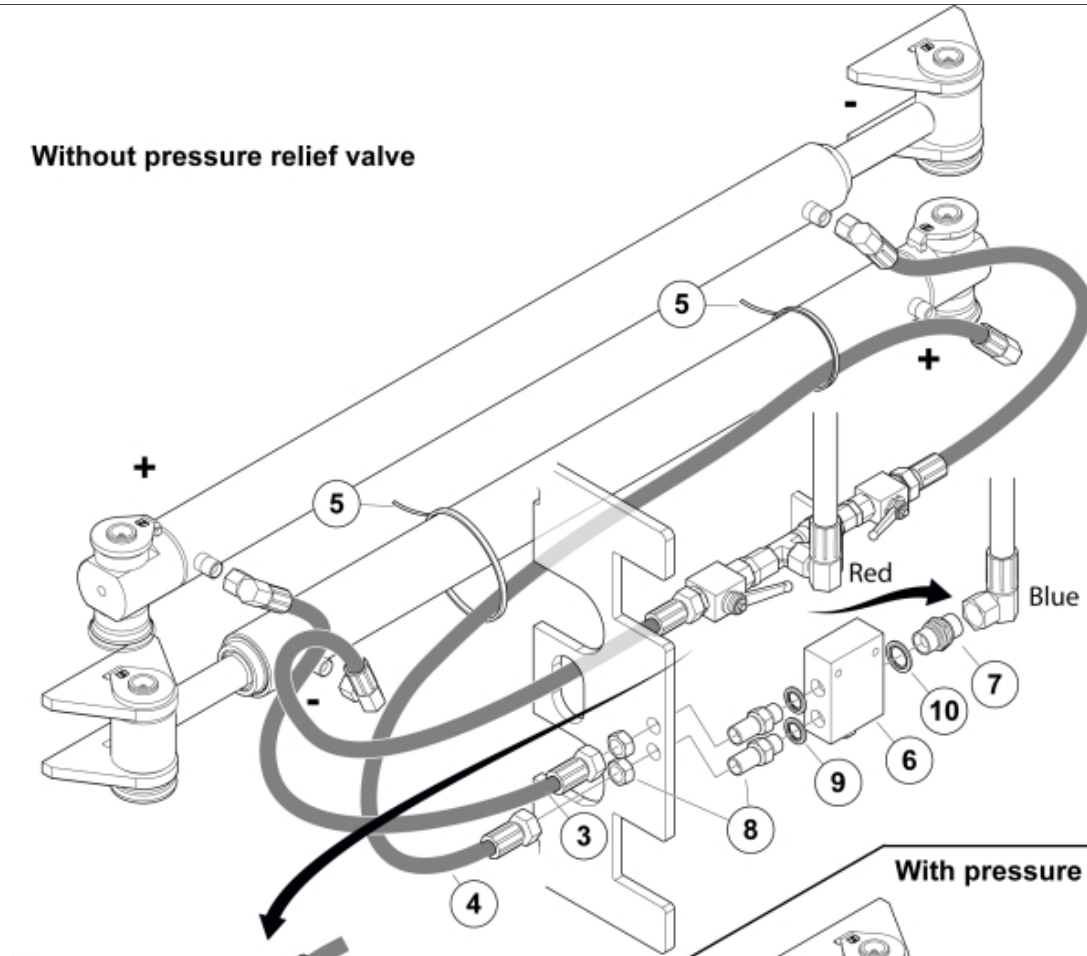

Without pressure relief valve

With pressure relief valve

M 60045052

Part assemblies		Flow divider		
Specification		Year To: 11/12/2025 00:00:00		
PartNo	Pos	Qty	Name	Specifications
60045052		1 PCS	Flow divider	
5028245	1	1	Plug	G1/2"
60045053	2	1 PCS	Hose	1/2" L=380 1/2GRLM 1/2G90LM
60045054	3	1 PCS	Hose	3/8" L=400 3/8GRLM 3/8 G90LMC
60045055	4	1 PCS	Hose	3/8" L=1000 3/8GRLM 3/8G90LMC
5033606	5	2	Cable tie	7,5 x 385
60044047		1 PCS	Valve assy.	
10550461	6	1 PCS	• Flow divider	
1120012	7	1	• Adaptor	G 1/2"
5027960	8	2	• Adaptor	R3/8"
5013852	9	2	• Dowty washer	Tredo 3/8"
5013853	10	1	• Dowty washer	Tredo 1/2", Part is included in kit 60007907 Hose cpl., 9032177 Hose cpl.