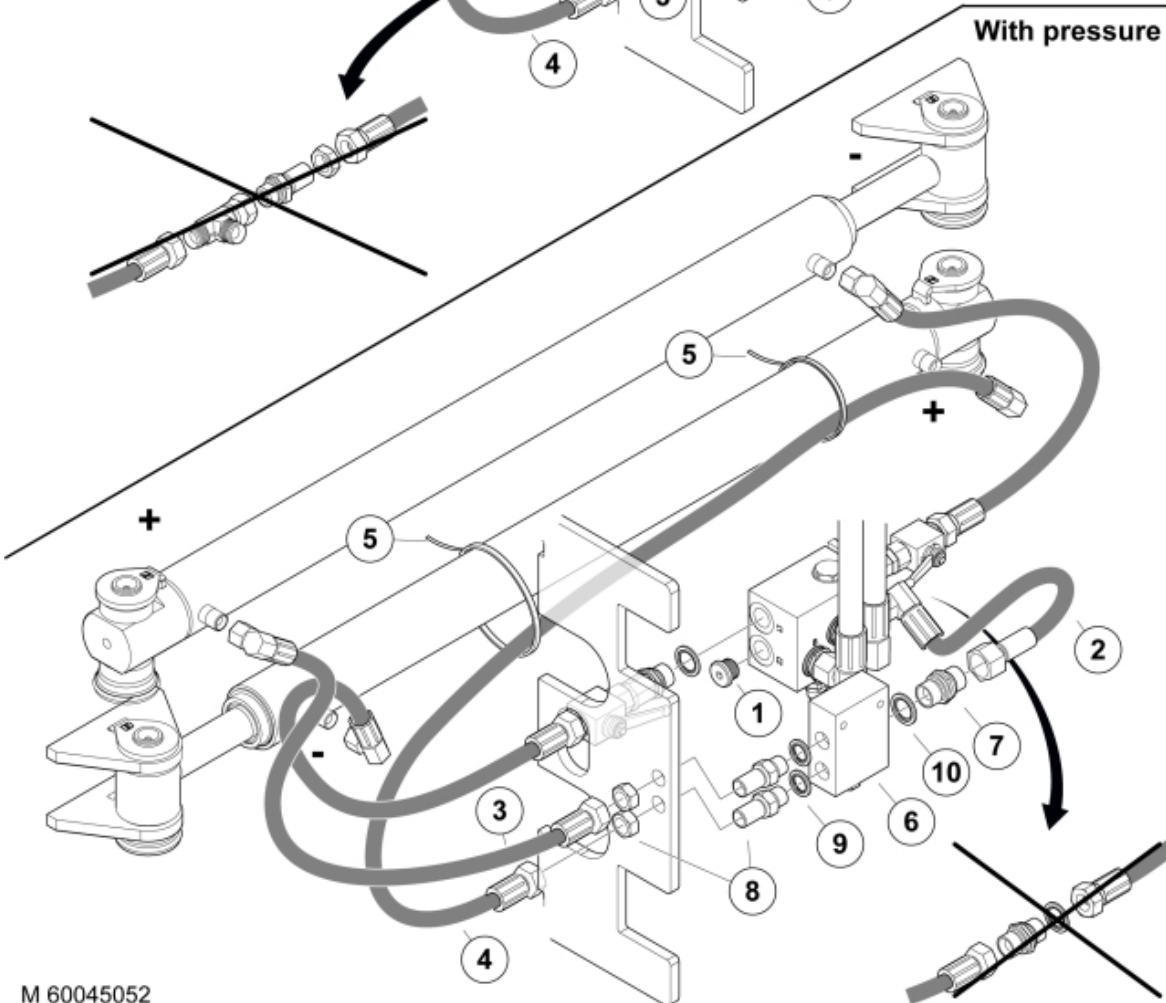

Without pressure relief valve

With pressure relief valve

M 60045052

Part assemblies		Flow divider		
Specification		Year To: 12/11/2025 12:00:00 AM		
PartNo	Pos	Qty	Name	Specifications
60045052		1 PCS	Flow divider	
5028245	1	1	Plug	G1/2"
60045053	2	1 PCS	Hose	1/2" L=380 1/2GRLM 1/2G90LM
60045054	3	1 PCS	Hose	3/8" L=400 3/8GRLM 3/8 G90LMC
60045055	4	1 PCS	Hose	3/8" L=1000 3/8GRLM 3/8G90LMC
5033606	5	2	Cable tie	7,5 x 385
60044047		1 PCS	Valve assy.	
10550461	6	1 PCS	• Flow divider	
1120012	7	1	• Adaptor	G 1/2"
5027960	8	2	• Adaptor	R3/8"
5013852	9	2	• Dowty washer	Tredo 3/8"
5013853	10	1	• Dowty washer	Tredo 1/2", Part is included in kit 60007907 Hose cpl., 9032177 Hose cpl.