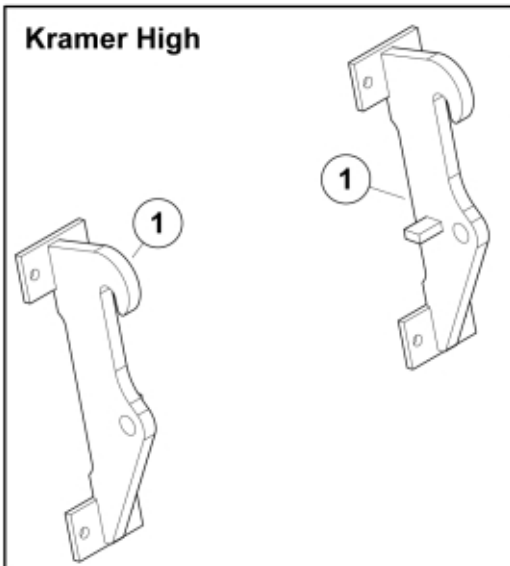

M 11255294
M 11255427
M 11255431
M 11255432

 Tightening torque:
385Nm / 283ft/lbs

Part assemblies Attachment kit Kramer High

PartNo	Pos	Qty	Name	Specifications
11255431		1	Attachment kit Kramer High	
60041628	1	1 PCS	Attachment Kramer	Without bolts
60042117	2	1 PCS	Dump out stop Kramer	Without bolts
60043593		2	Screw kit	Q, Part is included in kit 11255098 Attachment kit Dieci Large, 11255234 Attachment kit Dieci Medium, 11255238 Attachment kit Dieci Small, 11255241 Attachment kit JLG Deutz, 11255233 Attachment kit Schaffer type SWH, 11255326 Attachment kit Weidemann, 11255184 Attachment kit CAT TH, 11255096 Attachment kit Merlo
60043157	3	8	• Clamp	Part is included in kit 11255098 Attachment kit Dieci Large, 11255234 Attachment kit Dieci Medium, 11255238 Attachment kit Dieci Small, 11255241 Attachment kit JLG Deutz, 11255233 Attachment kit Schaffer type SWH, 11255326 Attachment kit Weidemann, 11255184 Attachment kit CAT TH, 11255096 Attachment kit Merlo, Part is included in kit 11255098 Attachment kit Dieci Large, 11255234 Attachment kit Dieci Medium, 11255238 Attachment kit Dieci Small, 11255241 Attachment kit JLG Deutz, 11255233 Attachment kit Schaffer type SWH, 11255326 Attachment kit Weidemann, 11255184 Attachment kit CAT TH, 11255096 Attachment kit Merlo
5050583	4	8	• Screw	M6S M20x90, Part is included in kit 11255098 Attachment kit Dieci Large, 11255234 Attachment kit Dieci Medium, 11255238 Attachment kit Dieci Small, 11255241 Attachment kit JLG Deutz, 11255233 Attachment kit Schaffer type SWH, 11255326 Attachment kit Weidemann, 11255184 Attachment kit CAT TH, 11255096 Attachment kit Merlo
5013109	5	8	• Washer	BRB 20 x 36 x 3, Part is included in kit 11255098 Attachment kit Dieci Large, 11255234 Attachment kit Dieci Medium, 11255238 Attachment kit Dieci Small, 11255241 Attachment kit JLG Deutz, 11255233 Attachment kit Schaffer type SWH, 11255326 Attachment kit Weidemann, 11255184 Attachment kit CAT TH, 11255096 Attachment kit Merlo, Part is included in kit 11255098 Attachment kit Dieci Large, 11255234 Attachment kit Dieci Medium, 11255238 Attachment kit Dieci Small, 11255241 Attachment kit JLG Deutz, 11255233 Attachment kit Schaffer type SWH, 11255326 Attachment kit Weidemann, 11255184 Attachment kit CAT TH, 11255096 Attachment kit Merlo