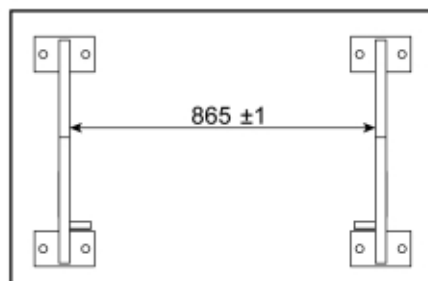

M 11255294
M 11255427
M 11255431
M 11255432

 Tightening torque:
385Nm / 283ft/lbs

Part assemblies Attachment kit Kramer High

PartNo	Pos	Qty	Name	Specifications
11255431		1	Attachment kit Kramer High	
60041628	1	1 PCS	Attachment Kramer	Without bolts
60042117	2	1 PCS	Dump out stop Kramer	Without bolts
60043593		2	Screw kit	Q, Part is included in kit 11255098 Attachment kit Dieci Large, 11255234 Attachment kit Dieci Medium, 11255238 Attachment kit Dieci Small, 11255241 Attachment kit JLG Deutz, 11255233 Attachment kit Schaffer type SWH, 11255326 Attachment kit Weidemann, 11255184 Attachment kit CAT TH, 11255096 Attachment kit Merlo
60043157	3	8	• Clamp	Part is included in kit 11255098 Attachment kit Dieci Large, 11255234 Attachment kit Dieci Medium, 11255238 Attachment kit Dieci Small, 11255241 Attachment kit JLG Deutz, 11255233 Attachment kit Schaffer type SWH, 11255326 Attachment kit Weidemann, 11255184 Attachment kit CAT TH, 11255096 Attachment kit Merlo, Part is included in kit 11255098 Attachment kit Dieci Large, 11255234 Attachment kit Dieci Medium, 11255238 Attachment kit Dieci Small, 11255241 Attachment kit JLG Deutz, 11255233 Attachment kit Schaffer type SWH, 11255326 Attachment kit Weidemann, 11255184 Attachment kit CAT TH, 11255096 Attachment kit Merlo
5050583	4	8	• Screw	M6S M20x90, Part is included in kit 11255098 Attachment kit Dieci Large, 11255234 Attachment kit Dieci Medium, 11255238 Attachment kit Dieci Small, 11255241 Attachment kit JLG Deutz, 11255233 Attachment kit Schaffer type SWH, 11255326 Attachment kit Weidemann, 11255184 Attachment kit CAT TH, 11255096 Attachment kit Merlo
5013109	5	8	• Washer	BRB 20 x 36 x 3, Part is included in kit 11255098 Attachment kit Dieci Large, 11255234 Attachment kit Dieci Medium, 11255238 Attachment kit Dieci Small, 11255241 Attachment kit JLG Deutz, 11255233 Attachment kit Schaffer type SWH, 11255326 Attachment kit Weidemann, 11255184 Attachment kit CAT TH, 11255096 Attachment kit Merlo, Part is included in kit 11255098 Attachment kit Dieci Large, 11255234 Attachment kit Dieci Medium, 11255238 Attachment kit Dieci Small, 11255241 Attachment kit JLG Deutz, 11255233 Attachment kit Schaffer type SWH, 11255326 Attachment kit Weidemann, 11255184 Attachment kit CAT TH, 11255096 Attachment kit Merlo