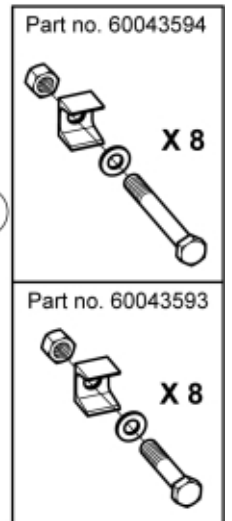

M 11255294
M 11255427
M 11255431
M 11255432

 Tightening torque:
385Nm / 283ft/lbs

Part assemblies Attachment kit Kramer High

PartNo	Pos	Qty	Name	Specifications
11255431		1	Attachment kit Kramer High	
60041628	1	1 PCS	Attachment Kramer	Without bolts
60042117	2	1 PCS	Dump out stop Kramer	Without bolts
60043593		2	Screw kit	Q, Part is included in kit 11255098 Attachment kit Dieci Large, 11255234 Attachment kit Dieci Medium, 11255238 Attachment kit Dieci Small, 11255241 Attachment kit JLG Deutz, 11255233 Attachment kit Schaffer type SWH, 11255326 Attachment kit Weidemann, 11255184 Attachment kit CAT TH, 11255096 Attachment kit Merlo
60043157	3	8	• Clamp	Part is included in kit 11255098 Attachment kit Dieci Large, 11255234 Attachment kit Dieci Medium, 11255238 Attachment kit Dieci Small, 11255241 Attachment kit JLG Deutz, 11255233 Attachment kit Schaffer type SWH, 11255326 Attachment kit Weidemann, 11255184 Attachment kit CAT TH, 11255096 Attachment kit Merlo, Part is included in kit 11255098 Attachment kit Dieci Large, 11255234 Attachment kit Dieci Medium, 11255238 Attachment kit Dieci Small, 11255241 Attachment kit JLG Deutz, 11255233 Attachment kit Schaffer type SWH, 11255326 Attachment kit Weidemann, 11255184 Attachment kit CAT TH, 11255096 Attachment kit Merlo
5050583	4	8	• Screw	M6S M20x90, Part is included in kit 11255098 Attachment kit Dieci Large, 11255234 Attachment kit Dieci Medium, 11255238 Attachment kit Dieci Small, 11255241 Attachment kit JLG Deutz, 11255233 Attachment kit Schaffer type SWH, 11255326 Attachment kit Weidemann, 11255184 Attachment kit CAT TH, 11255096 Attachment kit Merlo
5013109	5	8	• Washer	BRB 20 x 36 x 3, Part is included in kit 11255098 Attachment kit Dieci Large, 11255234 Attachment kit Dieci Medium, 11255238 Attachment kit Dieci Small, 11255241 Attachment kit JLG Deutz, 11255233 Attachment kit Schaffer type SWH, 11255326 Attachment kit Weidemann, 11255184 Attachment kit CAT TH, 11255096 Attachment kit Merlo, Part is included in kit 11255098 Attachment kit Dieci Large, 11255234 Attachment kit Dieci Medium, 11255238 Attachment kit Dieci Small, 11255241 Attachment kit JLG Deutz, 11255233 Attachment kit Schaffer type SWH, 11255326 Attachment kit Weidemann, 11255184 Attachment kit CAT TH, 11255096 Attachment kit Merlo