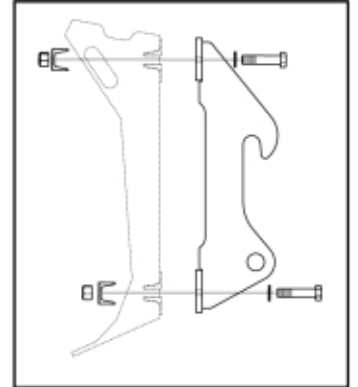

M 11255294
M 11255427
M 11255431
M 11255432

 Tightening torque:
385Nm / 283ft/lbs

Part assemblies Attachment kit Kramer High

PartNo	Pos	Qty	Name	Specifications
11255431		1	Attachment kit Kramer High	
60041628	1	1 PCS	Attachment Kramer	Without bolts
60042117	2	1 PCS	Dump out stop Kramer	Without bolts
60043593		2	Screw kit	Q, Part is included in kit 11255098 Attachment kit Dieci Large, 11255234 Attachment kit Dieci Medium, 11255238 Attachment kit Dieci Small, 11255241 Attachment kit JLG Deutz, 11255233 Attachment kit Schaffer type SWH, 11255326 Attachment kit Weidemann, 11255184 Attachment kit CAT TH, 11255096 Attachment kit Merlo
60043157	3	8	• Clamp	Part is included in kit 11255098 Attachment kit Dieci Large, 11255234 Attachment kit Dieci Medium, 11255238 Attachment kit Dieci Small, 11255241 Attachment kit JLG Deutz, 11255233 Attachment kit Schaffer type SWH, 11255326 Attachment kit Weidemann, 11255184 Attachment kit CAT TH, 11255096 Attachment kit Merlo, Part is included in kit 11255098 Attachment kit Dieci Large, 11255234 Attachment kit Dieci Medium, 11255238 Attachment kit Dieci Small, 11255241 Attachment kit JLG Deutz, 11255233 Attachment kit Schaffer type SWH, 11255326 Attachment kit Weidemann, 11255184 Attachment kit CAT TH, 11255096 Attachment kit Merlo
5050583	4	8	• Screw	M6S M20x90, Part is included in kit 11255098 Attachment kit Dieci Large, 11255234 Attachment kit Dieci Medium, 11255238 Attachment kit Dieci Small, 11255241 Attachment kit JLG Deutz, 11255233 Attachment kit Schaffer type SWH, 11255326 Attachment kit Weidemann, 11255184 Attachment kit CAT TH, 11255096 Attachment kit Merlo
5013109	5	8	• Washer	BRB 20 x 36 x 3, Part is included in kit 11255098 Attachment kit Dieci Large, 11255234 Attachment kit Dieci Medium, 11255238 Attachment kit Dieci Small, 11255241 Attachment kit JLG Deutz, 11255233 Attachment kit Schaffer type SWH, 11255326 Attachment kit Weidemann, 11255184 Attachment kit CAT TH, 11255096 Attachment kit Merlo, Part is included in kit 11255098 Attachment kit Dieci Large, 11255234 Attachment kit Dieci Medium, 11255238 Attachment kit Dieci Small, 11255241 Attachment kit JLG Deutz, 11255233 Attachment kit Schaffer type SWH, 11255326 Attachment kit Weidemann, 11255184 Attachment kit CAT TH, 11255096 Attachment kit Merlo