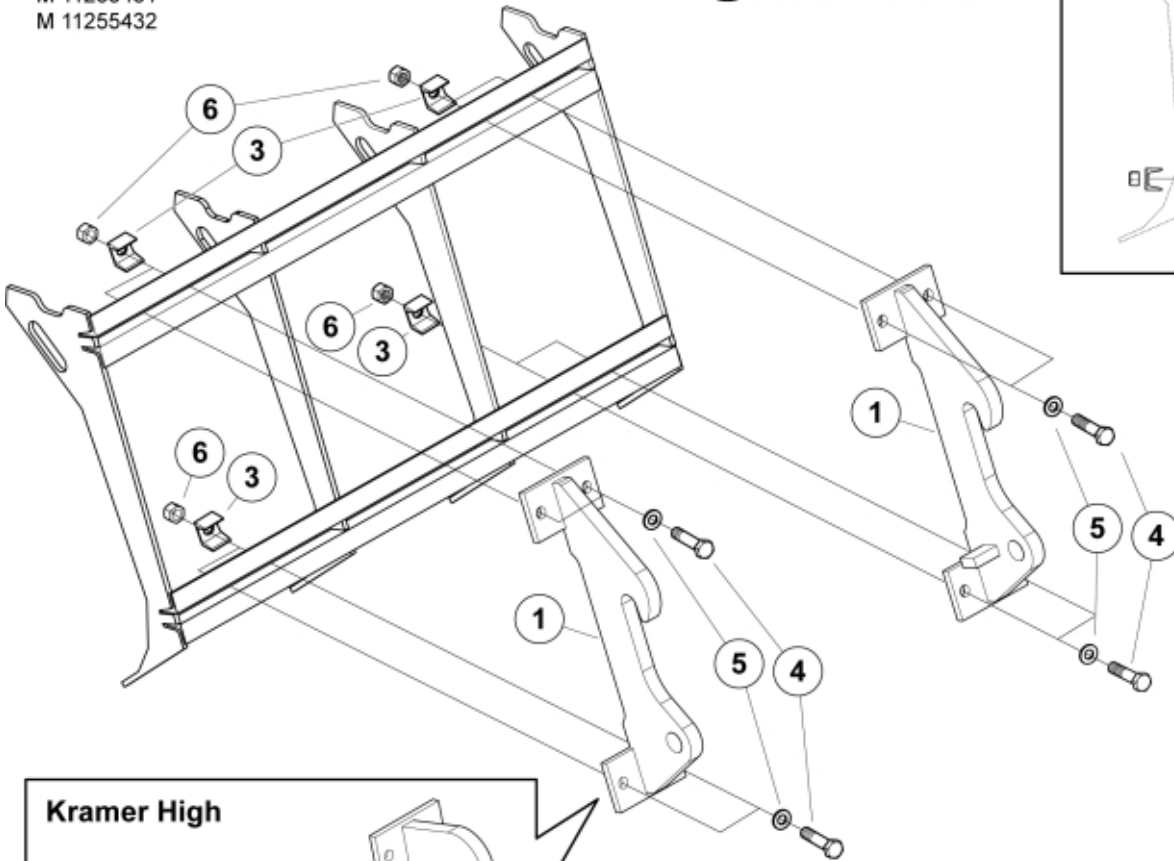

M 11255294
M 11255427
M 11255431
M 11255432

 Tightening torque:
385Nm / 283ft/lbs

Part assemblies Attachment kit Kramer High

PartNo	Pos	Qty	Name	Specifications
11255431		1	Attachment kit Kramer High	
60041628	1	1 PCS	Attachment Kramer	Without bolts
60042117	2	1 PCS	Dump out stop Kramer	Without bolts
60043593		2	Screw kit	Q, Part is included in kit 11255098 Attachment kit Dieci Large, 11255234 Attachment kit Dieci Medium, 11255238 Attachment kit Dieci Small, 11255241 Attachment kit JLG Deutz, 11255233 Attachment kit Schaffer type SWH, 11255326 Attachment kit Weidemann, 11255184 Attachment kit CAT TH, 11255096 Attachment kit Merlo
60043157	3	8	• Clamp	Part is included in kit 11255098 Attachment kit Dieci Large, 11255234 Attachment kit Dieci Medium, 11255238 Attachment kit Dieci Small, 11255241 Attachment kit JLG Deutz, 11255233 Attachment kit Schaffer type SWH, 11255326 Attachment kit Weidemann, 11255184 Attachment kit CAT TH, 11255096 Attachment kit Merlo, Part is included in kit 11255098 Attachment kit Dieci Large, 11255234 Attachment kit Dieci Medium, 11255238 Attachment kit Dieci Small, 11255241 Attachment kit JLG Deutz, 11255233 Attachment kit Schaffer type SWH, 11255326 Attachment kit Weidemann, 11255184 Attachment kit CAT TH, 11255096 Attachment kit Merlo
5050583	4	8	• Screw	M6S M20x90, Part is included in kit 11255098 Attachment kit Dieci Large, 11255234 Attachment kit Dieci Medium, 11255238 Attachment kit Dieci Small, 11255241 Attachment kit JLG Deutz, 11255233 Attachment kit Schaffer type SWH, 11255326 Attachment kit Weidemann, 11255184 Attachment kit CAT TH, 11255096 Attachment kit Merlo
5013109	5	8	• Washer	BRB 20 x 36 x 3, Part is included in kit 11255098 Attachment kit Dieci Large, 11255234 Attachment kit Dieci Medium, 11255238 Attachment kit Dieci Small, 11255241 Attachment kit JLG Deutz, 11255233 Attachment kit Schaffer type SWH, 11255326 Attachment kit Weidemann, 11255184 Attachment kit CAT TH, 11255096 Attachment kit Merlo, Part is included in kit 11255098 Attachment kit Dieci Large, 11255234 Attachment kit Dieci Medium, 11255238 Attachment kit Dieci Small, 11255241 Attachment kit JLG Deutz, 11255233 Attachment kit Schaffer type SWH, 11255326 Attachment kit Weidemann, 11255184 Attachment kit CAT TH, 11255096 Attachment kit Merlo