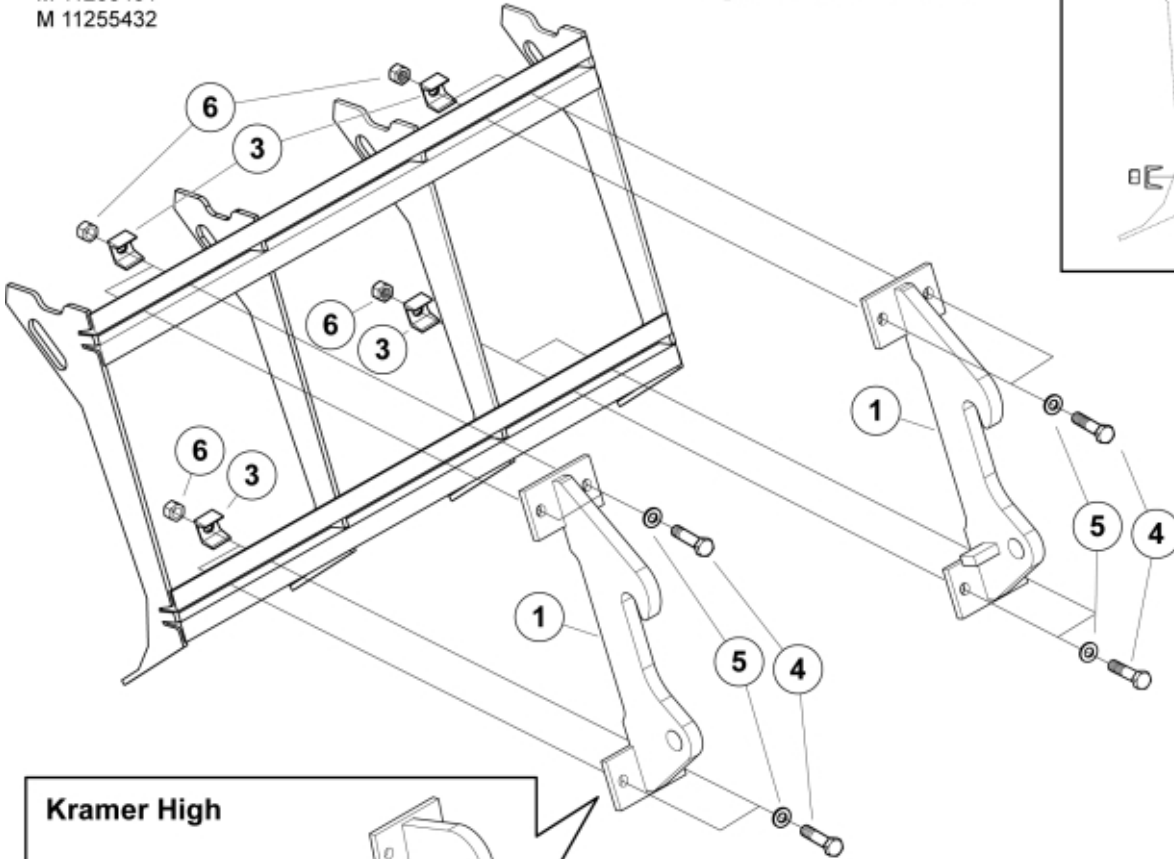

M 11255294
M 11255427
M 11255431
M 11255432

 Tightening torque:
385Nm / 283ft/lbs

Part assemblies Attachment kit Kramer Short w. dump out stop

PartNo	Pos	Qty	Name	Specifications
11255432		1	Attachment kit Kramer Short w. dump out stop	
60036655	1	1 PCS	Attachment Kramer	Without bolts
60042116	2	1 PCS	Dump out stop Kramer	Without bolts
60043593		2	Screw kit	Q, Part is included in kit 11255098 Attachment kit Dieci Large, 11255234 Attachment kit Dieci Medium, 11255238 Attachment kit Dieci Small, 11255241 Attachment kit JLG Deutz, 11255233 Attachment kit Schäffer type SWH, 11255326 Attachment kit Weidemann, 11255184 Attachment kit CAT TH, 11255096 Attachment kit Merlo
60043157	3	8	• Clamp	Part is included in kit 11255098 Attachment kit Dieci Large, 11255234 Attachment kit Dieci Medium, 11255238 Attachment kit Dieci Small, 11255241 Attachment kit JLG Deutz, 11255233 Attachment kit Schäffer type SWH, 11255326 Attachment kit Weidemann, 11255184 Attachment kit CAT TH, 11255096 Attachment kit Merlo, Part is included in kit 11255098 Attachment kit Dieci Large, 11255234 Attachment kit Dieci Medium, 11255238 Attachment kit Dieci Small, 11255241 Attachment kit JLG Deutz, 11255233 Attachment kit Schäffer type SWH, 11255326 Attachment kit Weidemann, 11255184 Attachment kit CAT TH, 11255096 Attachment kit Merlo
5050583	4	8	• Screw	M6S M20x90, Part is included in kit 11255098 Attachment kit Dieci Large, 11255234 Attachment kit Dieci Medium, 11255238 Attachment kit Dieci Small, 11255241 Attachment kit JLG Deutz, 11255233 Attachment kit Schäffer type SWH, 11255326 Attachment kit Weidemann, 11255184 Attachment kit CAT TH, 11255096 Attachment kit Merlo
5013109	5	8	• Washer	BRB 20 x 36 x 3, Part is included in kit 11255098 Attachment kit Dieci Large, 11255234 Attachment kit Dieci Medium, 11255238 Attachment kit Dieci Small, 11255241 Attachment kit JLG Deutz, 11255233 Attachment kit Schäffer type SWH, 11255326 Attachment kit Weidemann, 11255184 Attachment kit CAT TH, 11255096 Attachment kit Merlo, Part is included in kit 11255098 Attachment kit Dieci Large, 11255234 Attachment kit Dieci Medium, 11255238 Attachment kit Dieci Small, 11255241 Attachment kit JLG Deutz, 11255233 Attachment kit Schäffer type SWH, 11255326 Attachment kit Weidemann, 11255184 Attachment kit CAT TH, 11255096 Attachment kit Merlo