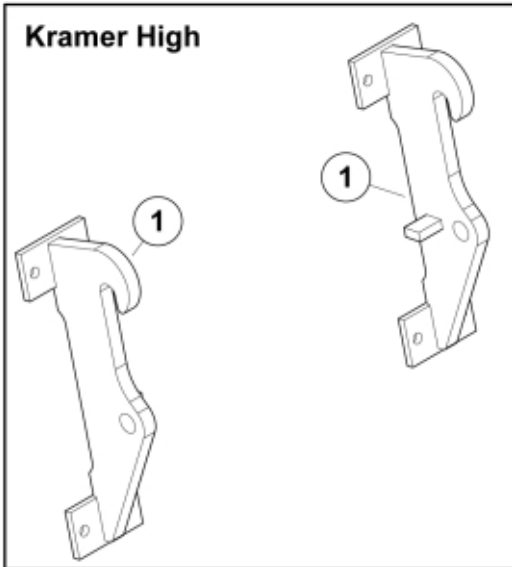

M 11255294
M 11255427
M 11255431
M 11255432

 Tightening torque:
385Nm / 283ft/lbs

Part assemblies Attachment kit Kramer Short w. dump out stop

PartNo	Pos	Qty	Name	Specifications
11255432		1	Attachment kit Kramer Short w. dump out stop	
60036655	1	1 PCS	Attachment Kramer	Without bolts
60042116	2	1 PCS	Dump out stop Kramer	Without bolts
60043593		2	Screw kit	Q, Part is included in kit 11255098 Attachment kit Dieci Large, 11255234 Attachment kit Dieci Medium, 11255238 Attachment kit Dieci Small, 11255241 Attachment kit JLG Deutz, 11255233 Attachment kit Schäffer type SWH, 11255326 Attachment kit Weidemann, 11255184 Attachment kit CAT TH, 11255096 Attachment kit Merlo
60043157	3	8	• Clamp	Part is included in kit 11255098 Attachment kit Dieci Large, 11255234 Attachment kit Dieci Medium, 11255238 Attachment kit Dieci Small, 11255241 Attachment kit JLG Deutz, 11255233 Attachment kit Schäffer type SWH, 11255326 Attachment kit Weidemann, 11255184 Attachment kit CAT TH, 11255096 Attachment kit Merlo, Part is included in kit 11255098 Attachment kit Dieci Large, 11255234 Attachment kit Dieci Medium, 11255238 Attachment kit Dieci Small, 11255241 Attachment kit JLG Deutz, 11255233 Attachment kit Schäffer type SWH, 11255326 Attachment kit Weidemann, 11255184 Attachment kit CAT TH, 11255096 Attachment kit Merlo
5050583	4	8	• Screw	M6S M20x90, Part is included in kit 11255098 Attachment kit Dieci Large, 11255234 Attachment kit Dieci Medium, 11255238 Attachment kit Dieci Small, 11255241 Attachment kit JLG Deutz, 11255233 Attachment kit Schäffer type SWH, 11255326 Attachment kit Weidemann, 11255184 Attachment kit CAT TH, 11255096 Attachment kit Merlo
5013109	5	8	• Washer	BRB 20 x 36 x 3, Part is included in kit 11255098 Attachment kit Dieci Large, 11255234 Attachment kit Dieci Medium, 11255238 Attachment kit Dieci Small, 11255241 Attachment kit JLG Deutz, 11255233 Attachment kit Schäffer type SWH, 11255326 Attachment kit Weidemann, 11255184 Attachment kit CAT TH, 11255096 Attachment kit Merlo, Part is included in kit 11255098 Attachment kit Dieci Large, 11255234 Attachment kit Dieci Medium, 11255238 Attachment kit Dieci Small, 11255241 Attachment kit JLG Deutz, 11255233 Attachment kit Schäffer type SWH, 11255326 Attachment kit Weidemann, 11255184 Attachment kit CAT TH, 11255096 Attachment kit Merlo