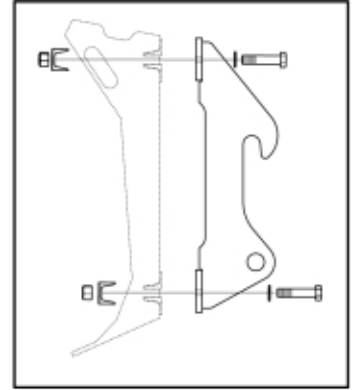

M 11255294
M 11255427
M 11255431
M 11255432

 Tightening torque:
385Nm / 283ft/lbs

Part assemblies Attachment kit Kramer Short w. dump out stop

PartNo	Pos	Qty	Name	Specifications
11255432		1	Attachment kit Kramer Short w. dump out stop	
60036655	1	1 PCS	Attachment Kramer	Without bolts
60042116	2	1 PCS	Dump out stop Kramer	Without bolts
60043593		2	Screw kit	Q, Part is included in kit 11255098 Attachment kit Dieci Large, 11255234 Attachment kit Dieci Medium, 11255238 Attachment kit Dieci Small, 11255241 Attachment kit JLG Deutz, 11255233 Attachment kit Schäffer type SWH, 11255326 Attachment kit Weidemann, 11255184 Attachment kit CAT TH, 11255096 Attachment kit Merlo
60043157	3	8	• Clamp	Part is included in kit 11255098 Attachment kit Dieci Large, 11255234 Attachment kit Dieci Medium, 11255238 Attachment kit Dieci Small, 11255241 Attachment kit JLG Deutz, 11255233 Attachment kit Schäffer type SWH, 11255326 Attachment kit Weidemann, 11255184 Attachment kit CAT TH, 11255096 Attachment kit Merlo, Part is included in kit 11255098 Attachment kit Dieci Large, 11255234 Attachment kit Dieci Medium, 11255238 Attachment kit Dieci Small, 11255241 Attachment kit JLG Deutz, 11255233 Attachment kit Schäffer type SWH, 11255326 Attachment kit Weidemann, 11255184 Attachment kit CAT TH, 11255096 Attachment kit Merlo
5050583	4	8	• Screw	M6S M20x90, Part is included in kit 11255098 Attachment kit Dieci Large, 11255234 Attachment kit Dieci Medium, 11255238 Attachment kit Dieci Small, 11255241 Attachment kit JLG Deutz, 11255233 Attachment kit Schäffer type SWH, 11255326 Attachment kit Weidemann, 11255184 Attachment kit CAT TH, 11255096 Attachment kit Merlo
5013109	5	8	• Washer	BRB 20 x 36 x 3, Part is included in kit 11255098 Attachment kit Dieci Large, 11255234 Attachment kit Dieci Medium, 11255238 Attachment kit Dieci Small, 11255241 Attachment kit JLG Deutz, 11255233 Attachment kit Schäffer type SWH, 11255326 Attachment kit Weidemann, 11255184 Attachment kit CAT TH, 11255096 Attachment kit Merlo, Part is included in kit 11255098 Attachment kit Dieci Large, 11255234 Attachment kit Dieci Medium, 11255238 Attachment kit Dieci Small, 11255241 Attachment kit JLG Deutz, 11255233 Attachment kit Schäffer type SWH, 11255326 Attachment kit Weidemann, 11255184 Attachment kit CAT TH, 11255096 Attachment kit Merlo