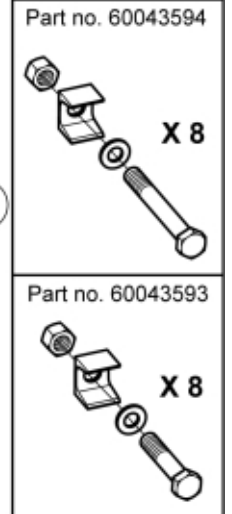

M 11255294
M 11255427
M 11255431
M 11255432

 Tightening torque:
385Nm / 283ft/lbs

Part assemblies Attachment kit Kramer Short w. dump out stop

PartNo	Pos	Qty	Name	Specifications
11255432		1	Attachment kit Kramer Short w. dump out stop	
60036655	1	1 PCS	Attachment Kramer	Without bolts
60042116	2	1 PCS	Dump out stop Kramer	Without bolts
60043593		2	Screw kit	Q, Part is included in kit 11255098 Attachment kit Dieci Large, 11255234 Attachment kit Dieci Medium, 11255238 Attachment kit Dieci Small, 11255241 Attachment kit JLG Deutz, 11255233 Attachment kit Schäffer type SWH, 11255326 Attachment kit Weidemann, 11255184 Attachment kit CAT TH, 11255096 Attachment kit Merlo
60043157	3	8	• Clamp	Part is included in kit 11255098 Attachment kit Dieci Large, 11255234 Attachment kit Dieci Medium, 11255238 Attachment kit Dieci Small, 11255241 Attachment kit JLG Deutz, 11255233 Attachment kit Schäffer type SWH, 11255326 Attachment kit Weidemann, 11255184 Attachment kit CAT TH, 11255096 Attachment kit Merlo, Part is included in kit 11255098 Attachment kit Dieci Large, 11255234 Attachment kit Dieci Medium, 11255238 Attachment kit Dieci Small, 11255241 Attachment kit JLG Deutz, 11255233 Attachment kit Schäffer type SWH, 11255326 Attachment kit Weidemann, 11255184 Attachment kit CAT TH, 11255096 Attachment kit Merlo
5050583	4	8	• Screw	M6S M20x90, Part is included in kit 11255098 Attachment kit Dieci Large, 11255234 Attachment kit Dieci Medium, 11255238 Attachment kit Dieci Small, 11255241 Attachment kit JLG Deutz, 11255233 Attachment kit Schäffer type SWH, 11255326 Attachment kit Weidemann, 11255184 Attachment kit CAT TH, 11255096 Attachment kit Merlo
5013109	5	8	• Washer	BRB 20 x 36 x 3, Part is included in kit 11255098 Attachment kit Dieci Large, 11255234 Attachment kit Dieci Medium, 11255238 Attachment kit Dieci Small, 11255241 Attachment kit JLG Deutz, 11255233 Attachment kit Schäffer type SWH, 11255326 Attachment kit Weidemann, 11255184 Attachment kit CAT TH, 11255096 Attachment kit Merlo, Part is included in kit 11255098 Attachment kit Dieci Large, 11255234 Attachment kit Dieci Medium, 11255238 Attachment kit Dieci Small, 11255241 Attachment kit JLG Deutz, 11255233 Attachment kit Schäffer type SWH, 11255326 Attachment kit Weidemann, 11255184 Attachment kit CAT TH, 11255096 Attachment kit Merlo