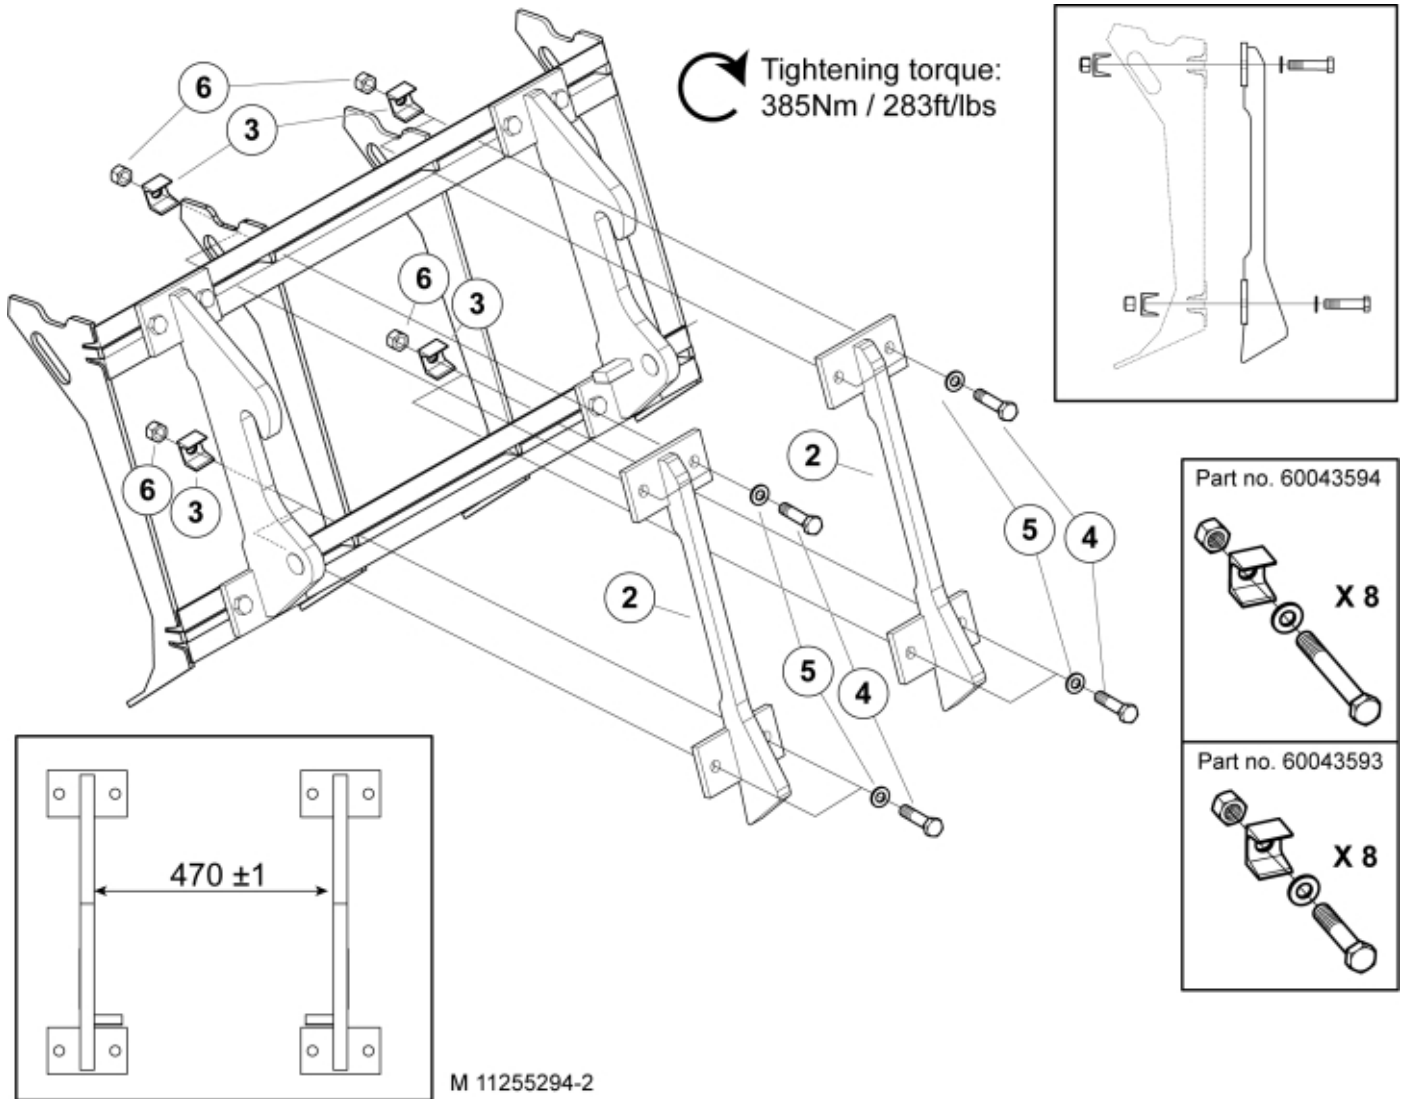

Part assemblies Attachment kit Kramer Short w. dump out stop

PartNo	Pos	Qty	Name	Specifications
11255432		1	Attachment kit Kramer Short w. dump out stop	
60036655	1	1 PCS	Attachment Kramer	Without bolts
60042116	2	1 PCS	Dump out stop Kramer	Without bolts
60043593		2	Screw kit	Q, Part is included in kit 11255098 Attachment kit Dieci Large, 11255234 Attachment kit Dieci Medium, 11255238 Attachment kit Dieci Small, 11255241 Attachment kit JLG Deutz, 11255233 Attachment kit Schäffer type SWH, 11255326 Attachment kit Weidemann, 11255184 Attachment kit CAT TH, 11255096 Attachment kit Merlo
60043157	3	8	• Clamp	Part is included in kit 11255098 Attachment kit Dieci Large, 11255234 Attachment kit Dieci Medium, 11255238 Attachment kit Dieci Small, 11255241 Attachment kit JLG Deutz, 11255233 Attachment kit Schäffer type SWH, 11255326 Attachment kit Weidemann, 11255184 Attachment kit CAT TH, 11255096 Attachment kit Merlo, Part is included in kit 11255098 Attachment kit Dieci Large, 11255234 Attachment kit Dieci Medium, 11255238 Attachment kit Dieci Small, 11255241 Attachment kit JLG Deutz, 11255233 Attachment kit Schäffer type SWH, 11255326 Attachment kit Weidemann, 11255184 Attachment kit CAT TH, 11255096 Attachment kit Merlo
5050583	4	8	• Screw	M6S M20x90, Part is included in kit 11255098 Attachment kit Dieci Large, 11255234 Attachment kit Dieci Medium, 11255238 Attachment kit Dieci Small, 11255241 Attachment kit JLG Deutz, 11255233 Attachment kit Schäffer type SWH, 11255326 Attachment kit Weidemann, 11255184 Attachment kit CAT TH, 11255096 Attachment kit Merlo
5013109	5	8	• Washer	BRB 20 x 36 x 3, Part is included in kit 11255098 Attachment kit Dieci Large, 11255234 Attachment kit Dieci Medium, 11255238 Attachment kit Dieci Small, 11255241 Attachment kit JLG Deutz, 11255233 Attachment kit Schäffer type SWH, 11255326 Attachment kit Weidemann, 11255184 Attachment kit CAT TH, 11255096 Attachment kit Merlo, Part is included in kit 11255098 Attachment kit Dieci Large, 11255234 Attachment kit Dieci Medium, 11255238 Attachment kit Dieci Small, 11255241 Attachment kit JLG Deutz, 11255233 Attachment kit Schäffer type SWH, 11255326 Attachment kit Weidemann, 11255184 Attachment kit CAT TH, 11255096 Attachment kit Merlo