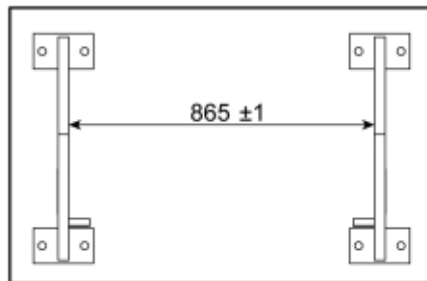

M 11255294
M 11255427
M 11255431
M 11255432

 Tightening torque:
385Nm / 283ft/lbs

Part assemblies Attachment kit Kramer Short w. dump out stop

PartNo	Pos	Qty	Name	Specifications
11255432		1	Attachment kit Kramer Short w. dump out stop	
60036655	1	1 PCS	Attachment Kramer	Without bolts
60042116	2	1 PCS	Dump out stop Kramer	Without bolts
60043593		2	Screw kit	Q, Part is included in kit 11255098 Attachment kit Dieci Large, 11255234 Attachment kit Dieci Medium, 11255238 Attachment kit Dieci Small, 11255241 Attachment kit JLG Deutz, 11255233 Attachment kit Schäffer type SWH, 11255326 Attachment kit Weidemann, 11255184 Attachment kit CAT TH, 11255096 Attachment kit Merlo
60043157	3	8	• Clamp	Part is included in kit 11255098 Attachment kit Dieci Large, 11255234 Attachment kit Dieci Medium, 11255238 Attachment kit Dieci Small, 11255241 Attachment kit JLG Deutz, 11255233 Attachment kit Schäffer type SWH, 11255326 Attachment kit Weidemann, 11255184 Attachment kit CAT TH, 11255096 Attachment kit Merlo, Part is included in kit 11255098 Attachment kit Dieci Large, 11255234 Attachment kit Dieci Medium, 11255238 Attachment kit Dieci Small, 11255241 Attachment kit JLG Deutz, 11255233 Attachment kit Schäffer type SWH, 11255326 Attachment kit Weidemann, 11255184 Attachment kit CAT TH, 11255096 Attachment kit Merlo
5050583	4	8	• Screw	M6S M20x90, Part is included in kit 11255098 Attachment kit Dieci Large, 11255234 Attachment kit Dieci Medium, 11255238 Attachment kit Dieci Small, 11255241 Attachment kit JLG Deutz, 11255233 Attachment kit Schäffer type SWH, 11255326 Attachment kit Weidemann, 11255184 Attachment kit CAT TH, 11255096 Attachment kit Merlo
5013109	5	8	• Washer	BRB 20 x 36 x 3, Part is included in kit 11255098 Attachment kit Dieci Large, 11255234 Attachment kit Dieci Medium, 11255238 Attachment kit Dieci Small, 11255241 Attachment kit JLG Deutz, 11255233 Attachment kit Schäffer type SWH, 11255326 Attachment kit Weidemann, 11255184 Attachment kit CAT TH, 11255096 Attachment kit Merlo, Part is included in kit 11255098 Attachment kit Dieci Large, 11255234 Attachment kit Dieci Medium, 11255238 Attachment kit Dieci Small, 11255241 Attachment kit JLG Deutz, 11255233 Attachment kit Schäffer type SWH, 11255326 Attachment kit Weidemann, 11255184 Attachment kit CAT TH, 11255096 Attachment kit Merlo