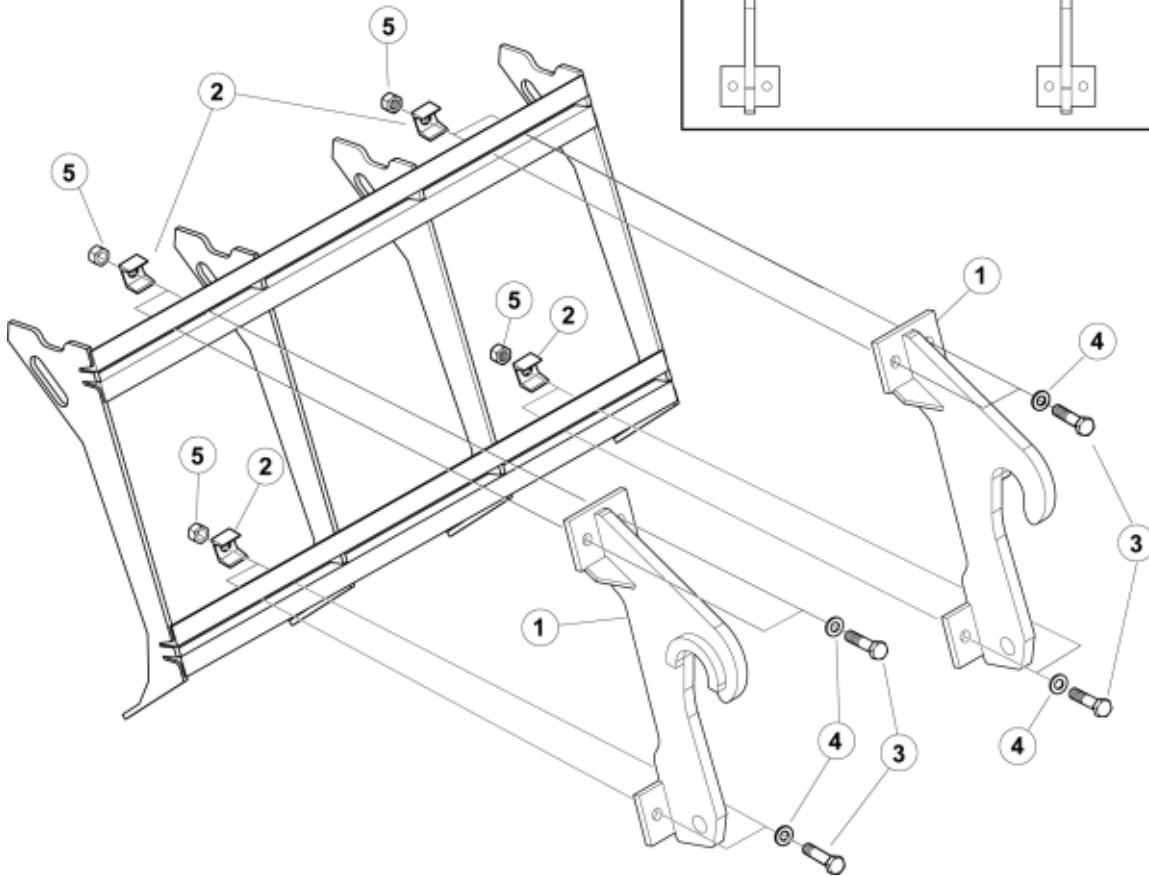

M 11255512

 Tightening torque:  
385Nm / 283ft/lbs

**Part assemblies** Attachment kit CNH LM

PartNo	Pos	Qty	Name	Specifications
11255512		1	Attachment kit CNH LM	
60045938	1	1 PCS	Attachment CNH LM	Without bolts
60043593		1	Screw kit	Q, Part is included in kit 11255098 Attachment kit Dieci Large, 11255234 Attachment kit Dieci Medium, 11255238 Attachment kit Dieci Small, 11255241 Attachment kit JLG Deutz, 11255233 Attachment kit Schäffer type SWH, 11255326 Attachment kit Weidemann, 11255184 Attachment kit CAT TH, 11255096 Attachment kit Merlo
60043157	2	1	• Clamp	Part is included in kit 11255098 Attachment kit Dieci Large, 11255234 Attachment kit Dieci Medium, 11255238 Attachment kit Dieci Small, 11255241 Attachment kit JLG Deutz, 11255233 Attachment kit Schäffer type SWH, 11255326 Attachment kit Weidemann, 11255184 Attachment kit CAT TH, 11255096 Attachment kit Merlo, Part is included in kit 11255098 Attachment kit Dieci Large, 11255234 Attachment kit Dieci Medium, 11255238 Attachment kit Dieci Small, 11255241 Attachment kit JLG Deutz, 11255233 Attachment kit Schäffer type SWH, 11255326 Attachment kit Weidemann, 11255184 Attachment kit CAT TH, 11255096 Attachment kit Merlo
5050583	3	8	• Screw	M6S M20x90, Part is included in kit 11255098 Attachment kit Dieci Large, 11255234 Attachment kit Dieci Medium, 11255238 Attachment kit Dieci Small, 11255241 Attachment kit JLG Deutz, 11255233 Attachment kit Schäffer type SWH, 11255326 Attachment kit Weidemann, 11255184 Attachment kit CAT TH, 11255096 Attachment kit Merlo
5013109	4	8	• Washer	BRB 20 x 36 x 3, Part is included in kit 11255098 Attachment kit Dieci Large, 11255234 Attachment kit Dieci Medium, 11255238 Attachment kit Dieci Small, 11255241 Attachment kit JLG Deutz, 11255233 Attachment kit Schäffer type SWH, 11255326 Attachment kit Weidemann, 11255184 Attachment kit CAT TH, 11255096 Attachment kit Merlo, Part is included in kit 11255098 Attachment kit Dieci Large, 11255234 Attachment kit Dieci Medium, 11255238 Attachment kit Dieci Small, 11255241 Attachment kit JLG Deutz, 11255233 Attachment kit Schäffer type SWH, 11255326 Attachment kit Weidemann, 11255184 Attachment kit CAT TH, 11255096 Attachment kit Merlo