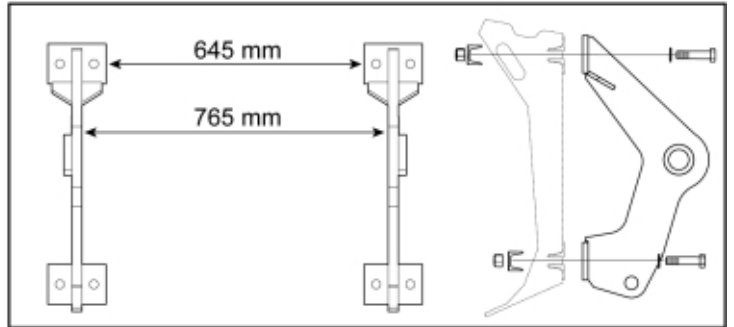

M 11255512

 Tightening torque:  
385Nm / 283ft/lbs

**Part assemblies** Attachment kit CNH LM

PartNo	Pos	Qty	Name	Specifications
11255512		1	Attachment kit CNH LM	
60045938	1	1 PCS	Attachment CNH LM	Without bolts
60043593		1	Screw kit	Q, Part is included in kit 11255098 Attachment kit Dieci Large, 11255234 Attachment kit Dieci Medium, 11255238 Attachment kit Dieci Small, 11255241 Attachment kit JLG Deutz, 11255233 Attachment kit Schäffer type SWH, 11255326 Attachment kit Weidemann, 11255184 Attachment kit CAT TH, 11255096 Attachment kit Merlo
60043157	2	1	• Clamp	Part is included in kit 11255098 Attachment kit Dieci Large, 11255234 Attachment kit Dieci Medium, 11255238 Attachment kit Dieci Small, 11255241 Attachment kit JLG Deutz, 11255233 Attachment kit Schäffer type SWH, 11255326 Attachment kit Weidemann, 11255184 Attachment kit CAT TH, 11255096 Attachment kit Merlo, Part is included in kit 11255098 Attachment kit Dieci Large, 11255234 Attachment kit Dieci Medium, 11255238 Attachment kit Dieci Small, 11255241 Attachment kit JLG Deutz, 11255233 Attachment kit Schäffer type SWH, 11255326 Attachment kit Weidemann, 11255184 Attachment kit CAT TH, 11255096 Attachment kit Merlo
5050583	3	8	• Screw	M6S M20x90, Part is included in kit 11255098 Attachment kit Dieci Large, 11255234 Attachment kit Dieci Medium, 11255238 Attachment kit Dieci Small, 11255241 Attachment kit JLG Deutz, 11255233 Attachment kit Schäffer type SWH, 11255326 Attachment kit Weidemann, 11255184 Attachment kit CAT TH, 11255096 Attachment kit Merlo
5013109	4	8	• Washer	BRB 20 x 36 x 3, Part is included in kit 11255098 Attachment kit Dieci Large, 11255234 Attachment kit Dieci Medium, 11255238 Attachment kit Dieci Small, 11255241 Attachment kit JLG Deutz, 11255233 Attachment kit Schäffer type SWH, 11255326 Attachment kit Weidemann, 11255184 Attachment kit CAT TH, 11255096 Attachment kit Merlo, Part is included in kit 11255098 Attachment kit Dieci Large, 11255234 Attachment kit Dieci Medium, 11255238 Attachment kit Dieci Small, 11255241 Attachment kit JLG Deutz, 11255233 Attachment kit Schäffer type SWH, 11255326 Attachment kit Weidemann, 11255184 Attachment kit CAT TH, 11255096 Attachment kit Merlo