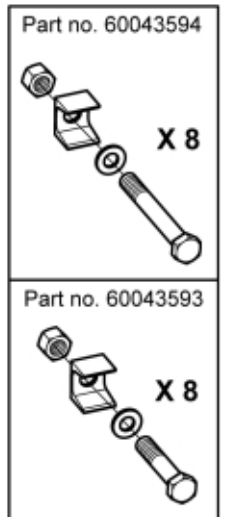

M 11255512

 Tightening torque:  
385Nm / 283ft/lbs

**Part assemblies** Attachment kit CNH LM

PartNo	Pos	Qty	Name	Specifications
11255512		1	Attachment kit CNH LM	
60045938	1	1 PCS	Attachment CNH LM	Without bolts
60043593		1	Screw kit	Q, Part is included in kit 11255098 Attachment kit Dieci Large, 11255234 Attachment kit Dieci Medium, 11255238 Attachment kit Dieci Small, 11255241 Attachment kit JLG Deutz, 11255233 Attachment kit Schäffer type SWH, 11255326 Attachment kit Weidemann, 11255184 Attachment kit CAT TH, 11255096 Attachment kit Merlo
60043157	2	1	• Clamp	Part is included in kit 11255098 Attachment kit Dieci Large, 11255234 Attachment kit Dieci Medium, 11255238 Attachment kit Dieci Small, 11255241 Attachment kit JLG Deutz, 11255233 Attachment kit Schäffer type SWH, 11255326 Attachment kit Weidemann, 11255184 Attachment kit CAT TH, 11255096 Attachment kit Merlo, Part is included in kit 11255098 Attachment kit Dieci Large, 11255234 Attachment kit Dieci Medium, 11255238 Attachment kit Dieci Small, 11255241 Attachment kit JLG Deutz, 11255233 Attachment kit Schäffer type SWH, 11255326 Attachment kit Weidemann, 11255184 Attachment kit CAT TH, 11255096 Attachment kit Merlo
5050583	3	8	• Screw	M6S M20x90, Part is included in kit 11255098 Attachment kit Dieci Large, 11255234 Attachment kit Dieci Medium, 11255238 Attachment kit Dieci Small, 11255241 Attachment kit JLG Deutz, 11255233 Attachment kit Schäffer type SWH, 11255326 Attachment kit Weidemann, 11255184 Attachment kit CAT TH, 11255096 Attachment kit Merlo
5013109	4	8	• Washer	BRB 20 x 36 x 3, Part is included in kit 11255098 Attachment kit Dieci Large, 11255234 Attachment kit Dieci Medium, 11255238 Attachment kit Dieci Small, 11255241 Attachment kit JLG Deutz, 11255233 Attachment kit Schäffer type SWH, 11255326 Attachment kit Weidemann, 11255184 Attachment kit CAT TH, 11255096 Attachment kit Merlo, Part is included in kit 11255098 Attachment kit Dieci Large, 11255234 Attachment kit Dieci Medium, 11255238 Attachment kit Dieci Small, 11255241 Attachment kit JLG Deutz, 11255233 Attachment kit Schäffer type SWH, 11255326 Attachment kit Weidemann, 11255184 Attachment kit CAT TH, 11255096 Attachment kit Merlo