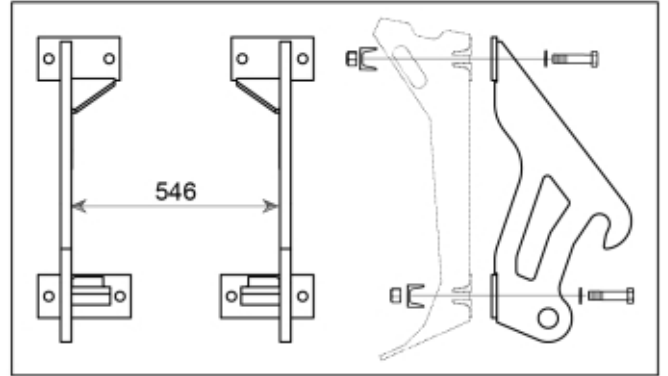

M 11255492

 Tightening torque:
385Nm / 283ft/lbs

Part no. 60043594

Part no. 60043593

Part assemblies Attachment JCB TC Compact

PartNo	Pos	Qty	Name	Specifications
11255492		1	Attachment JCB TC Compact	
60042408	1	1 PCS	• Attachment JCB TC Compact	Without bolts
60043593		1	• Screw kit	Q, Part is included in kit 11255098 Attachment kit Dieci Large, 11255234 Attachment kit Dieci Medium, 11255238 Attachment kit Dieci Small, 11255241 Attachment kit JLG Deutz, 11255233 Attachment kit Schäffer type SWH, 11255326 Attachment kit Weidemann, 11255184 Attachment kit CAT TH, 11255096 Attachment kit Merlo
60043157	2	8	•• Clamp	Part is included in kit 11255098 Attachment kit Dieci Large, 11255234 Attachment kit Dieci Medium, 11255238 Attachment kit Dieci Small, 11255241 Attachment kit JLG Deutz, 11255233 Attachment kit Schäffer type SWH, 11255326 Attachment kit Weidemann, 11255184 Attachment kit CAT TH, 11255096 Attachment kit Merlo, Part is included in kit 11255098 Attachment kit Dieci Large, 11255234 Attachment kit Dieci Medium, 11255238 Attachment kit Dieci Small, 11255241 Attachment kit JLG Deutz, 11255233 Attachment kit Schäffer type SWH, 11255326 Attachment kit Weidemann, 11255184 Attachment kit CAT TH, 11255096 Attachment kit Merlo
5050583	3	8	•• Screw	M6S M20x90, Part is included in kit 11255098 Attachment kit Dieci Large, 11255234 Attachment kit Dieci Medium, 11255238 Attachment kit Dieci Small, 11255241 Attachment kit JLG Deutz, 11255233 Attachment kit Schäffer type SWH, 11255326 Attachment kit Weidemann, 11255184 Attachment kit CAT TH, 11255096 Attachment kit Merlo
5013109	4	8	•• Washer	BRB 20 x 36 x 3, Part is included in kit 11255098 Attachment kit Dieci Large, 11255234 Attachment kit Dieci Medium, 11255238 Attachment kit Dieci Small, 11255241 Attachment kit JLG Deutz, 11255233 Attachment kit Schäffer type SWH, 11255326 Attachment kit Weidemann, 11255184 Attachment kit CAT TH, 11255096 Attachment kit Merlo, Part is included in kit 11255098 Attachment kit Dieci Large, 11255234 Attachment kit Dieci Medium, 11255238 Attachment kit Dieci Small, 11255241 Attachment kit JLG Deutz, 11255233 Attachment kit Schäffer type SWH, 11255326 Attachment kit Weidemann, 11255184 Attachment kit CAT TH, 11255096 Attachment kit Merlo