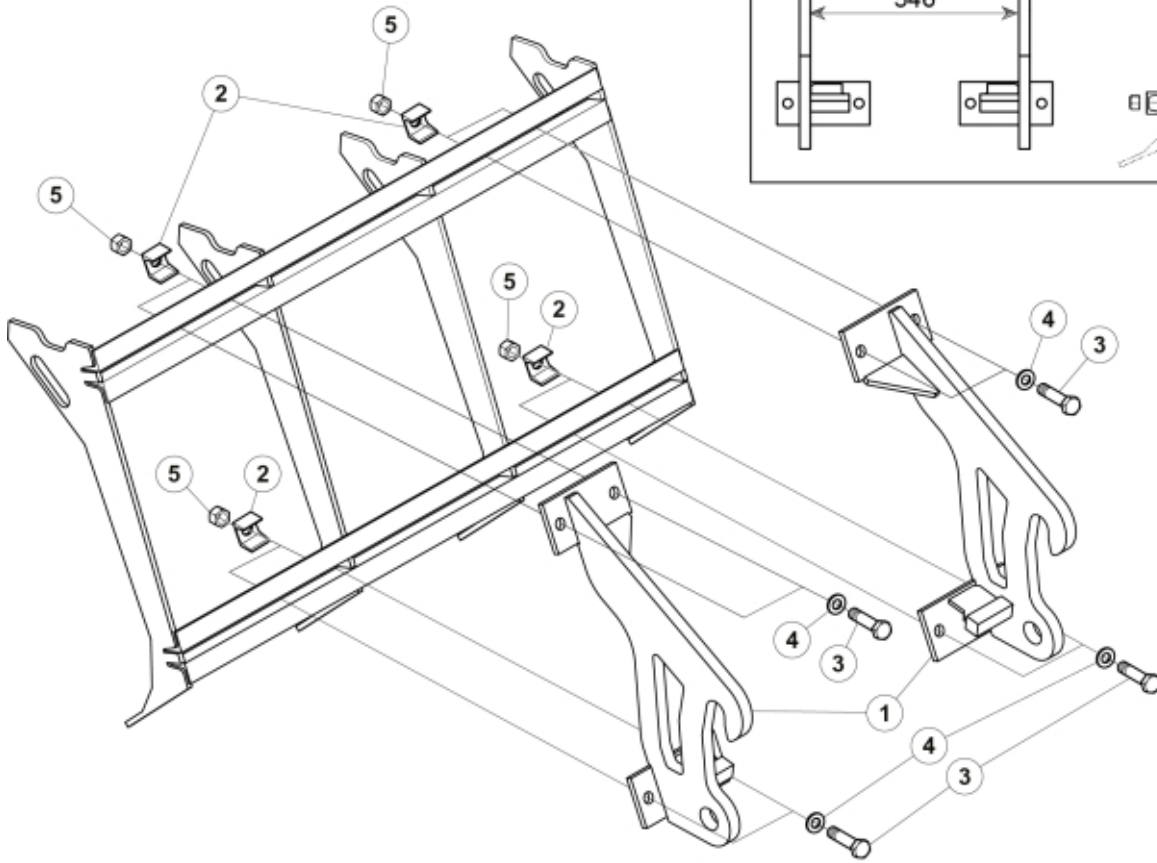

M 11255492

 Tightening torque:
385Nm / 283ft/lbs

Part no. 60043594

Part no. 60043593

Part assemblies Attachment JCB TC Compact

PartNo	Pos	Qty	Name	Specifications
11255492		1	Attachment JCB TC Compact	
60042408	1	1 PCS	• Attachment JCB TC Compact	Without bolts
60043593		1	• Screw kit	Q, Part is included in kit 11255098 Attachment kit Dieci Large, 11255234 Attachment kit Dieci Medium, 11255238 Attachment kit Dieci Small, 11255241 Attachment kit JLG Deutz, 11255233 Attachment kit Schäffer type SWH, 11255326 Attachment kit Weidemann, 11255184 Attachment kit CAT TH, 11255096 Attachment kit Merlo
60043157	2	8	•• Clamp	Part is included in kit 11255098 Attachment kit Dieci Large, 11255234 Attachment kit Dieci Medium, 11255238 Attachment kit Dieci Small, 11255241 Attachment kit JLG Deutz, 11255233 Attachment kit Schäffer type SWH, 11255326 Attachment kit Weidemann, 11255184 Attachment kit CAT TH, 11255096 Attachment kit Merlo, Part is included in kit 11255098 Attachment kit Dieci Large, 11255234 Attachment kit Dieci Medium, 11255238 Attachment kit Dieci Small, 11255241 Attachment kit JLG Deutz, 11255233 Attachment kit Schäffer type SWH, 11255326 Attachment kit Weidemann, 11255184 Attachment kit CAT TH, 11255096 Attachment kit Merlo
5050583	3	8	•• Screw	M6S M20x90, Part is included in kit 11255098 Attachment kit Dieci Large, 11255234 Attachment kit Dieci Medium, 11255238 Attachment kit Dieci Small, 11255241 Attachment kit JLG Deutz, 11255233 Attachment kit Schäffer type SWH, 11255326 Attachment kit Weidemann, 11255184 Attachment kit CAT TH, 11255096 Attachment kit Merlo
5013109	4	8	•• Washer	BRB 20 x 36 x 3, Part is included in kit 11255098 Attachment kit Dieci Large, 11255234 Attachment kit Dieci Medium, 11255238 Attachment kit Dieci Small, 11255241 Attachment kit JLG Deutz, 11255233 Attachment kit Schäffer type SWH, 11255326 Attachment kit Weidemann, 11255184 Attachment kit CAT TH, 11255096 Attachment kit Merlo, Part is included in kit 11255098 Attachment kit Dieci Large, 11255234 Attachment kit Dieci Medium, 11255238 Attachment kit Dieci Small, 11255241 Attachment kit JLG Deutz, 11255233 Attachment kit Schäffer type SWH, 11255326 Attachment kit Weidemann, 11255184 Attachment kit CAT TH, 11255096 Attachment kit Merlo