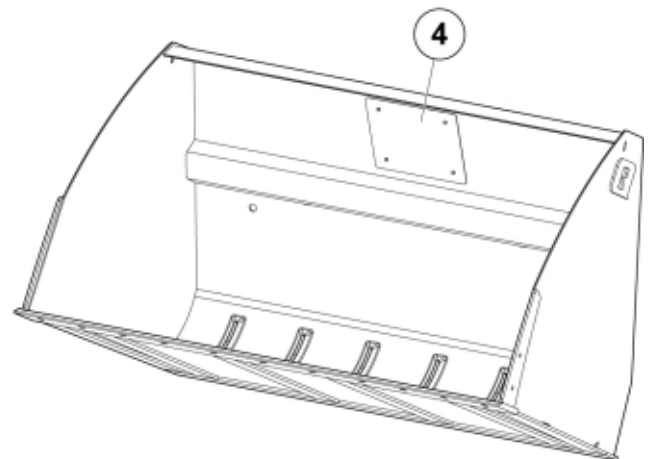

VL+ 240-260
11255609

VL+ 200-220
11255608

VL+ 180
11255606

Description VXL 285-305
Part assemblies Cover kit

PartNo	Pos	Qty	Name	Specifications
5002051	1	16	Screw	M6S 8 x 20
5013101	2	16	Washer	BRB 8,4 x 16
5011553	3	16	Nut	M6M M8 Loc-king
60048613-22	4	1 PCS	Cover plate	
60048614-22	5	2 PCS	Cover plate	