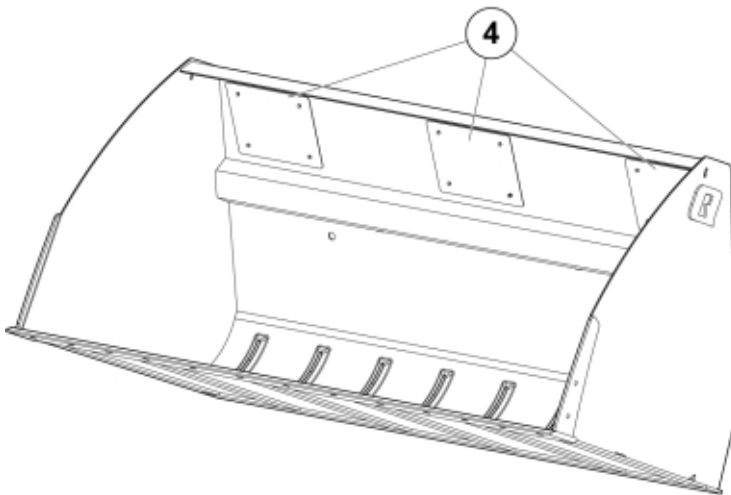

VL+ 240-260
11255609

VL+ 200-220
11255608

VL+ 180
11255606

Description VXL 285-305
Part assemblies Cover kit

PartNo	Pos	Qty	Name	Specifications
5002051	1	16	Screw	M6S 8 x 20
5013101	2	16	Washer	BRB 8,4 x 16
5011553	3	16	Nut	M6M M8 Loc-king
60048613-22	4	1 PCS	Cover plate	
60048614-22	5	2 PCS	Cover plate	