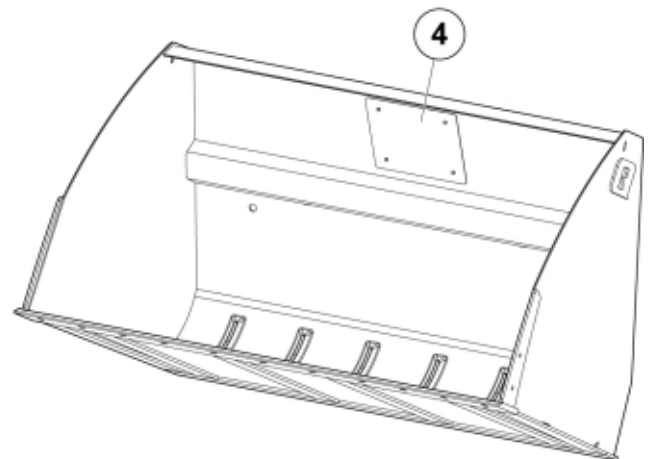

VL+ 240-260
11255609

VL+ 200-220
11255608

VL+ 180
11255606

Description 200-220
Part assemblies Cover kit

PartNo	Pos	Qty	Name	Specifications
11255608		1	Cover kit	
5003008	1	12 PCS	Screw	M6x20
5013108	2	12	Washer	BRB 6,4 x 12 x 1,5
20708137	3	12	Nut	M6 FZB, 708137
60048603-22	4	3 PCS	Cover plate	