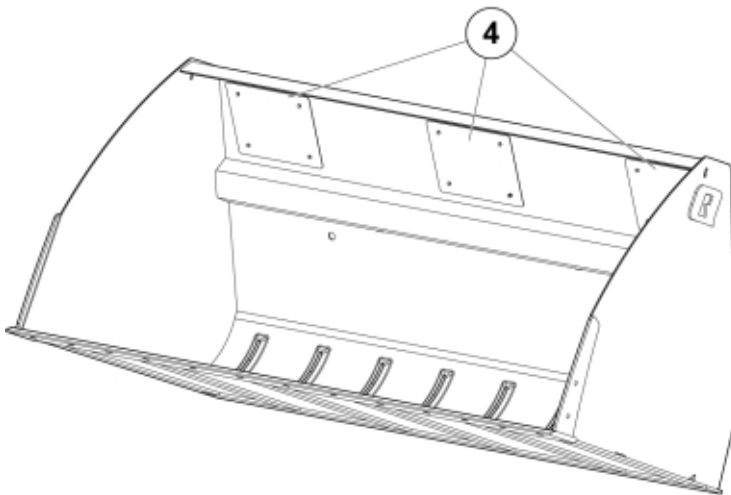

VL+ 240-260
11255609

VL+ 200-220
11255608

VL+ 180
11255606

Description 200-220
Part assemblies Cover kit

PartNo	Pos	Qty	Name	Specifications
11255608		1	Cover kit	
5003008	1	12 PCS	Screw	M6x20
5013108	2	12	Washer	BRB 6,4 x 12 x 1,5
20708137	3	12	Nut	M6 FZB, 708137
60048603-22	4	3 PCS	Cover plate	