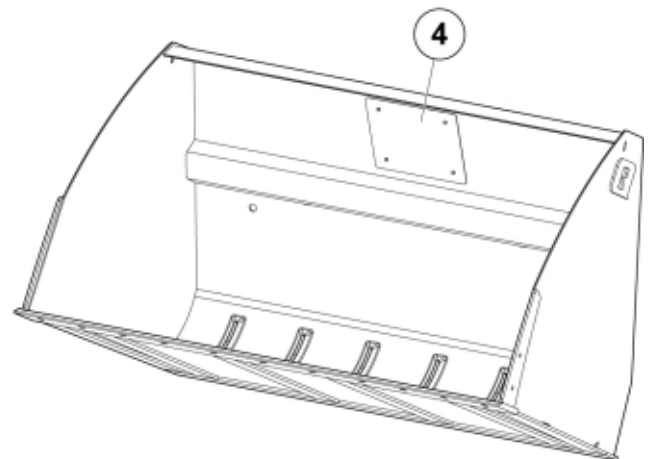

VL+ 240-260
11255609

VL+ 200-220
11255608

VL+ 180
11255606

Description 180
Part assemblies Cover kit

PartNo	Pos	Qty	Name	Specifications
11255606		1	Cover kit	
5003008	1	4 PCS	Screw	M6x20
5013108	2	4	Washer	BRB 6,4 x 12 x 1,5
20708137	3	4	Nut	M6 FZB, 708137
60048603-22	4	1 PCS	Cover plate	