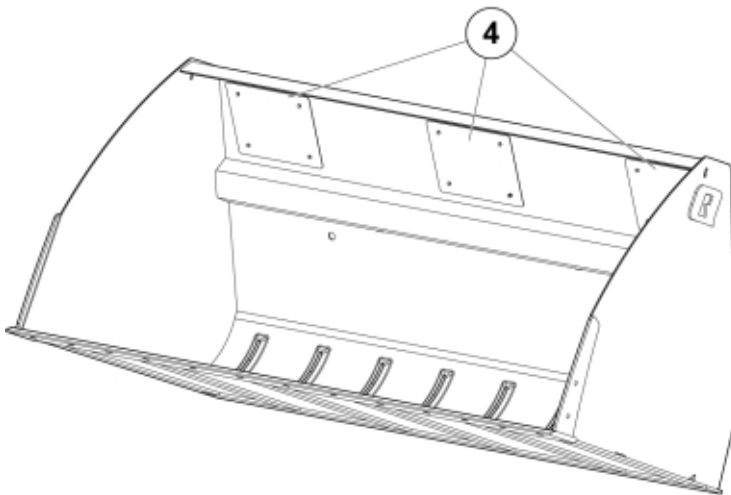

VL+ 240-260
11255609

VL+ 200-220
11255608

VL+ 180
11255606

Description 180
Part assemblies Cover kit

PartNo	Pos	Qty	Name	Specifications
11255606		1	Cover kit	
5003008	1	4 PCS	Screw	M6x20
5013108	2	4	Washer	BRB 6,4 x 12 x 1,5
20708137	3	4	Nut	M6 FZB, 708137
60048603-22	4	1 PCS	Cover plate	