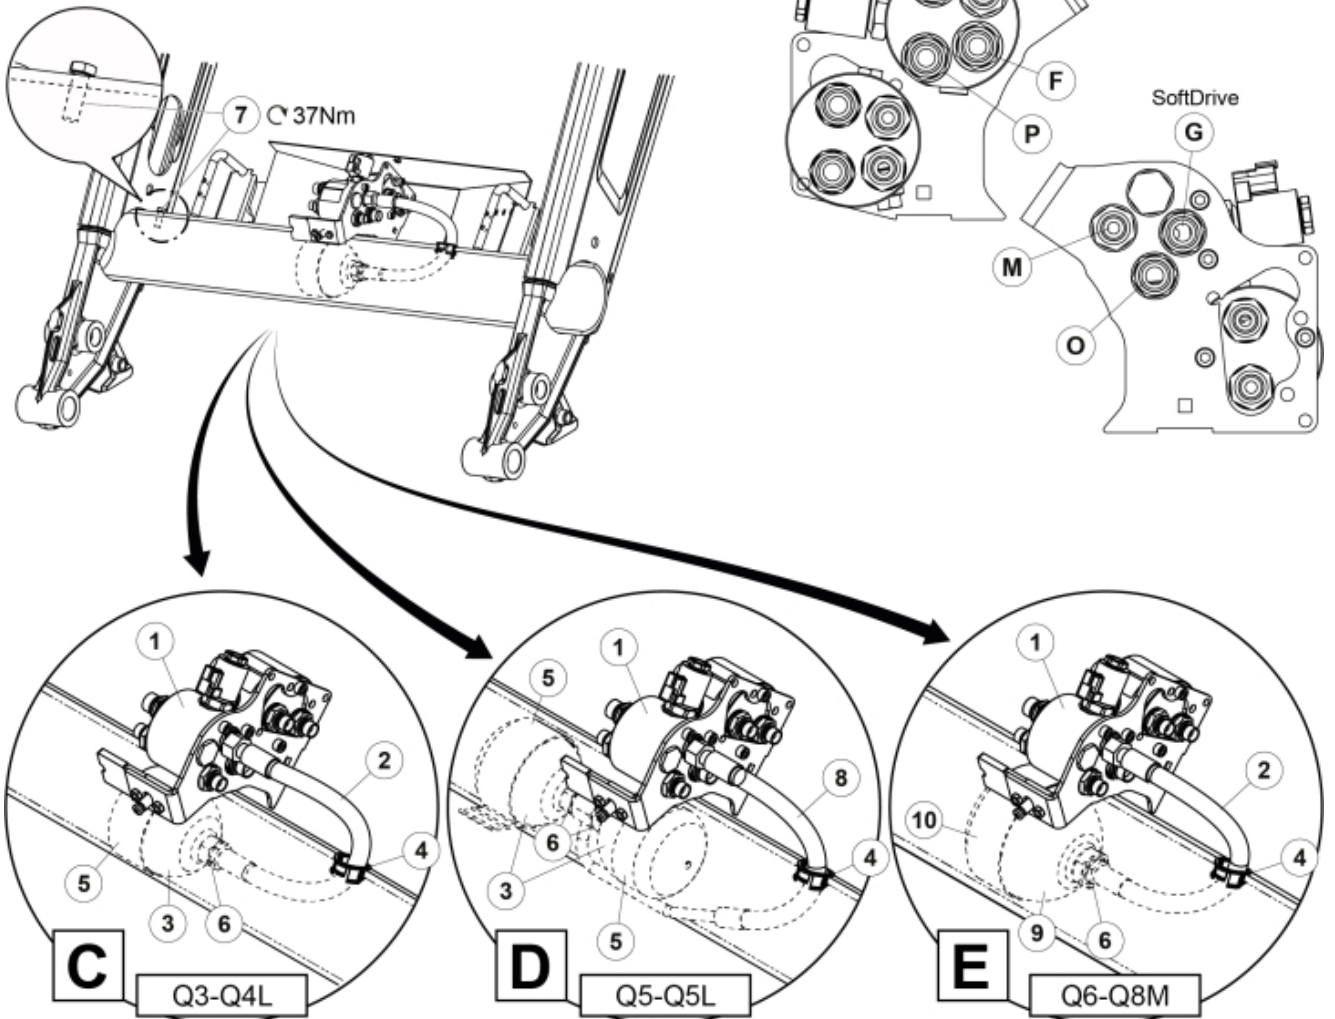

M 60050229\_230\_231

**Part assemblies** SoftDrive kit Plus  
**Specification** Year From: 01/03/2020 00:00:00

<b>PartNo</b>	<b>Pos</b>	<b>Qty</b>	<b>Name</b>	<b>Specifications</b>
4501145	1	1	Block cpl	Lift, Replaces 4500131, 01/05/2019 00:00:00
60005564	2	1	Hose	1/2" L=400
60008713	4	1	Edge cover	
5013853	6	1	Dowty washer	Tredo 1/2", Part is included in kit 60007907 Hose cpl., 9032177 Hose cpl.
5002077	7	1	Screw	M6S 10x30
60065158	9	1	Accumulator	1L/22Bar
60044450	10	1	Bracket	