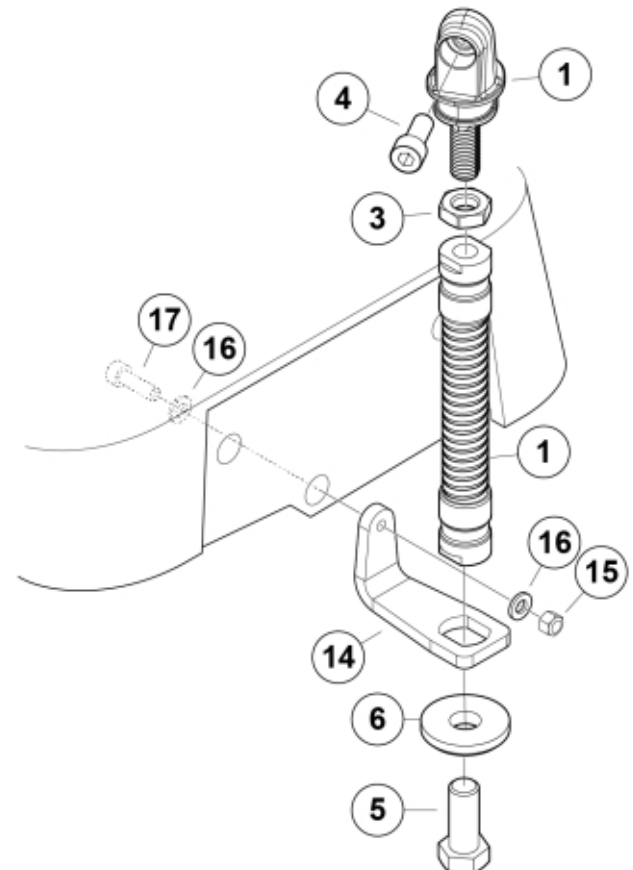

## C Without joystick and screen

## B With joystick and without screen

M 60053480

**Part assemblies** Joystick bracket kit

<b>PartNo</b>	<b>Pos</b>	<b>Qty</b>	<b>Name</b>	<b>Specifications</b>
60053480		1 PCS	Joystick bracket kit	
59030502	1	1 PCS	Gooseneck	L=150 mm
59030501	2	1 PCS	Bracket	
5011076	3	2	Nut	ML6M 4fzb
5004061	4	1	Screw	MC6S M8x20
5002102	5	1	Screw	M6S M12X30
59030506	6	1 PCS	Washer	TBR SB 13x36x6
5103053	7	1	Braided sleeving	
4500765	8	2	Cable tie, low profile	4.5x177
60040290	10	1 PCS	Joystick bracket	
5004032	11	2	Screw	MC6S M6x35
5004030	12	1	Screw	MC6S M6 x 45
60040309	14	1 PCS	Plate	
5011552	15	1	Locking nut	M6 Locking
5013108	16	2	Washer	BRB 6,4 x 12 x 1,5
5004913	17	1	Screw	MC6S M6x20
60040300	30	1 PCS	Spacer	
60083259	31	1	Joystick bracket	
5013104	32	2	Washer	13.5 x 24 x 2
5002403	33	4 PCS	Screw	M6S M4x8
5050106	34	4	Washer	4.3x9x0.8 BRB