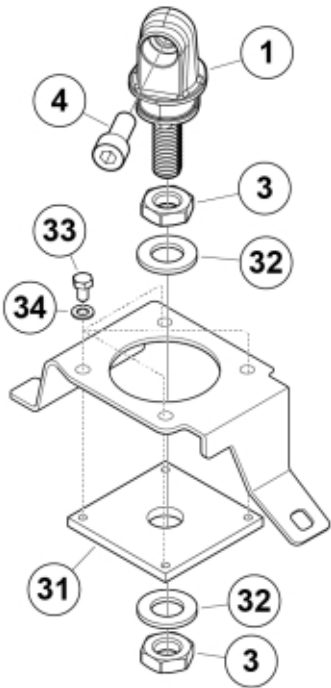

## A With joystick and screen

## C Without joystick and screen

## B With joystick and without screen

M 60053480

**Part assemblies** Joystick bracket kit

<b>PartNo</b>	<b>Pos</b>	<b>Qty</b>	<b>Name</b>	<b>Specifications</b>
60053480		1 PCS	Joystick bracket kit	
59030502	1	1 PCS	Gooseneck	L=150 mm
59030501	2	1 PCS	Bracket	
5011076	3	2	Nut	ML6M 4fzb
5004061	4	1	Screw	MC6S M8x20
5002102	5	1	Screw	M6S M12X30
59030506	6	1 PCS	Washer	TBR SB 13x36x6
5103053	7	1	Braided sleeving	
4500765	8	2	Cable tie, low profile	4.5x177
60040290	10	1 PCS	Joystick bracket	
5004032	11	2	Screw	MC6S M6x35
5004030	12	1	Screw	MC6S M6 x 45
60040309	14	1 PCS	Plate	
5011552	15	1	Locking nut	M6 Locking
5013108	16	2	Washer	BRB 6,4 x 12 x 1,5
5004913	17	1	Screw	MC6S M6x20
60040300	30	1 PCS	Spacer	
60083259	31	1	Joystick bracket	
5013104	32	2	Washer	13.5 x 24 x 2
5002403	33	4 PCS	Screw	M6S M4x8
5050106	34	4	Washer	4.3x9x0.8 BRB