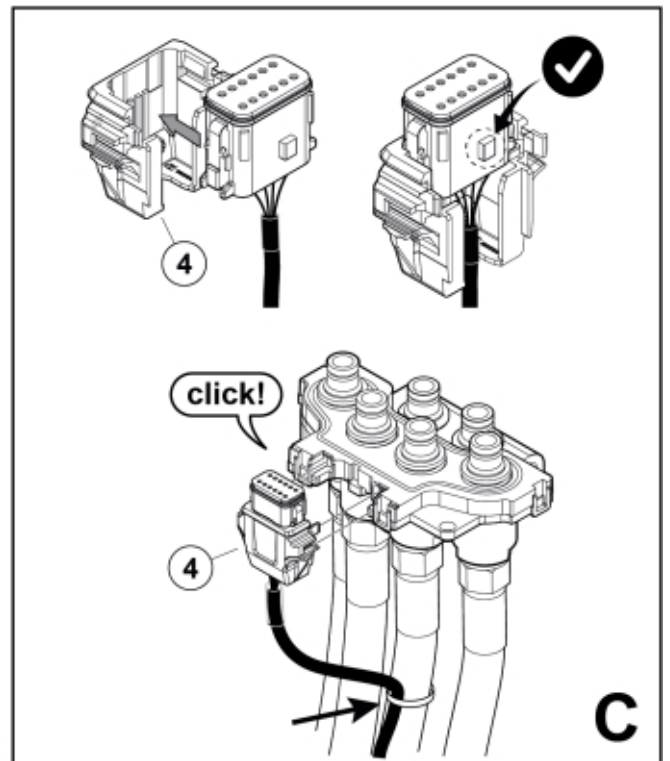

**B**

M 59022650

**Part assemblies**      Single coupling base, cpl

<b>PartNo</b>	<b>Pos</b>	<b>Qty</b>	<b>Name</b>	<b>Specifications</b>
59022650		1	Single coupling base, cpl	
59020650	1	1	Single coupling base, SF6	SF6
59021030	2	6	• Dust Cover	
59021031	3	1	• Dust Cover	
59021025	4	1	• Connector Support	