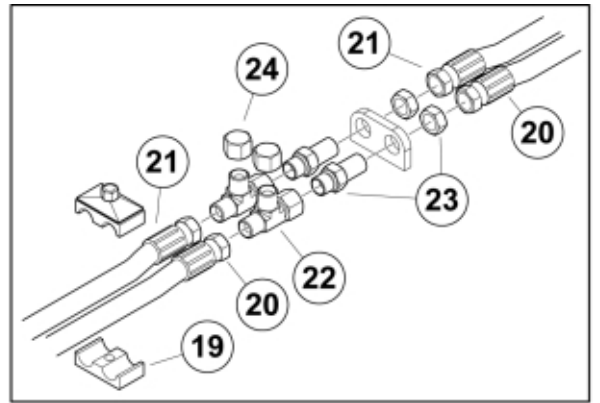

## Quicke Silograb® S+

r11255721-22-23

**Part assemblies** Silograb S+ 110  
**Specification** Year From: 01/09/2020 00:00:00  
 Year To: 15/01/2026 00:00:00

PartNo	Pos	Qty	Name	Specifications
11255721		1	Silograb S+ 110	01/09/2020 00:00:00, 15/01/2026 00:00:00
60051753	1	1	Decal	Silograb S+
9010121	2	6	Sleeve	Conus 1
60051290	3	6	Tine	
5068109-17	4	6	Tine with nut	L=820mm (replaces 5068101)
5068111	5	1	• Nut	Conus 1
11260256-22	6	2	Side tine	
11260312-22	7	2	Side tine	
60051486-1	8	1	Cylinder	
60019853	9	2	Pin	D=30 L=141 (replaces 5220060)
60051537	10	2	Pin	
60051551	11	2	Pin	
5050817	12	4	Circlip	
5018515	13	4	Bushing	D30 L=20
5215131	14	2	Locking cover	
5004917	15	2	Screw	
5002127	16	8	Screw	M6S M14 x 35
5013107	17	8	Washer	BRB 15 x 26 x 2
5011556	18	8	Nut	M14
5016968	19	2	Hose clamp	
60051801	20	2	Hose	3/8" L=865 3/8G90LM 3/8GRLM
60051800	21	2	Hose	3/8" L=640 3/8G90LM 3/8GRLM
5027454	22	2	L-coupling	
5027960	23	2	Adaptor	R3/8"
5026626	24	2	Plastic cover	
1123674	25	1	Warning decal	"Read manual"
1123673	26	1	Warning decal	
11136517	27	1	Warning decal	"Tightening of tine"
60056626	28	2	Decal	
5022119		2	Plug	