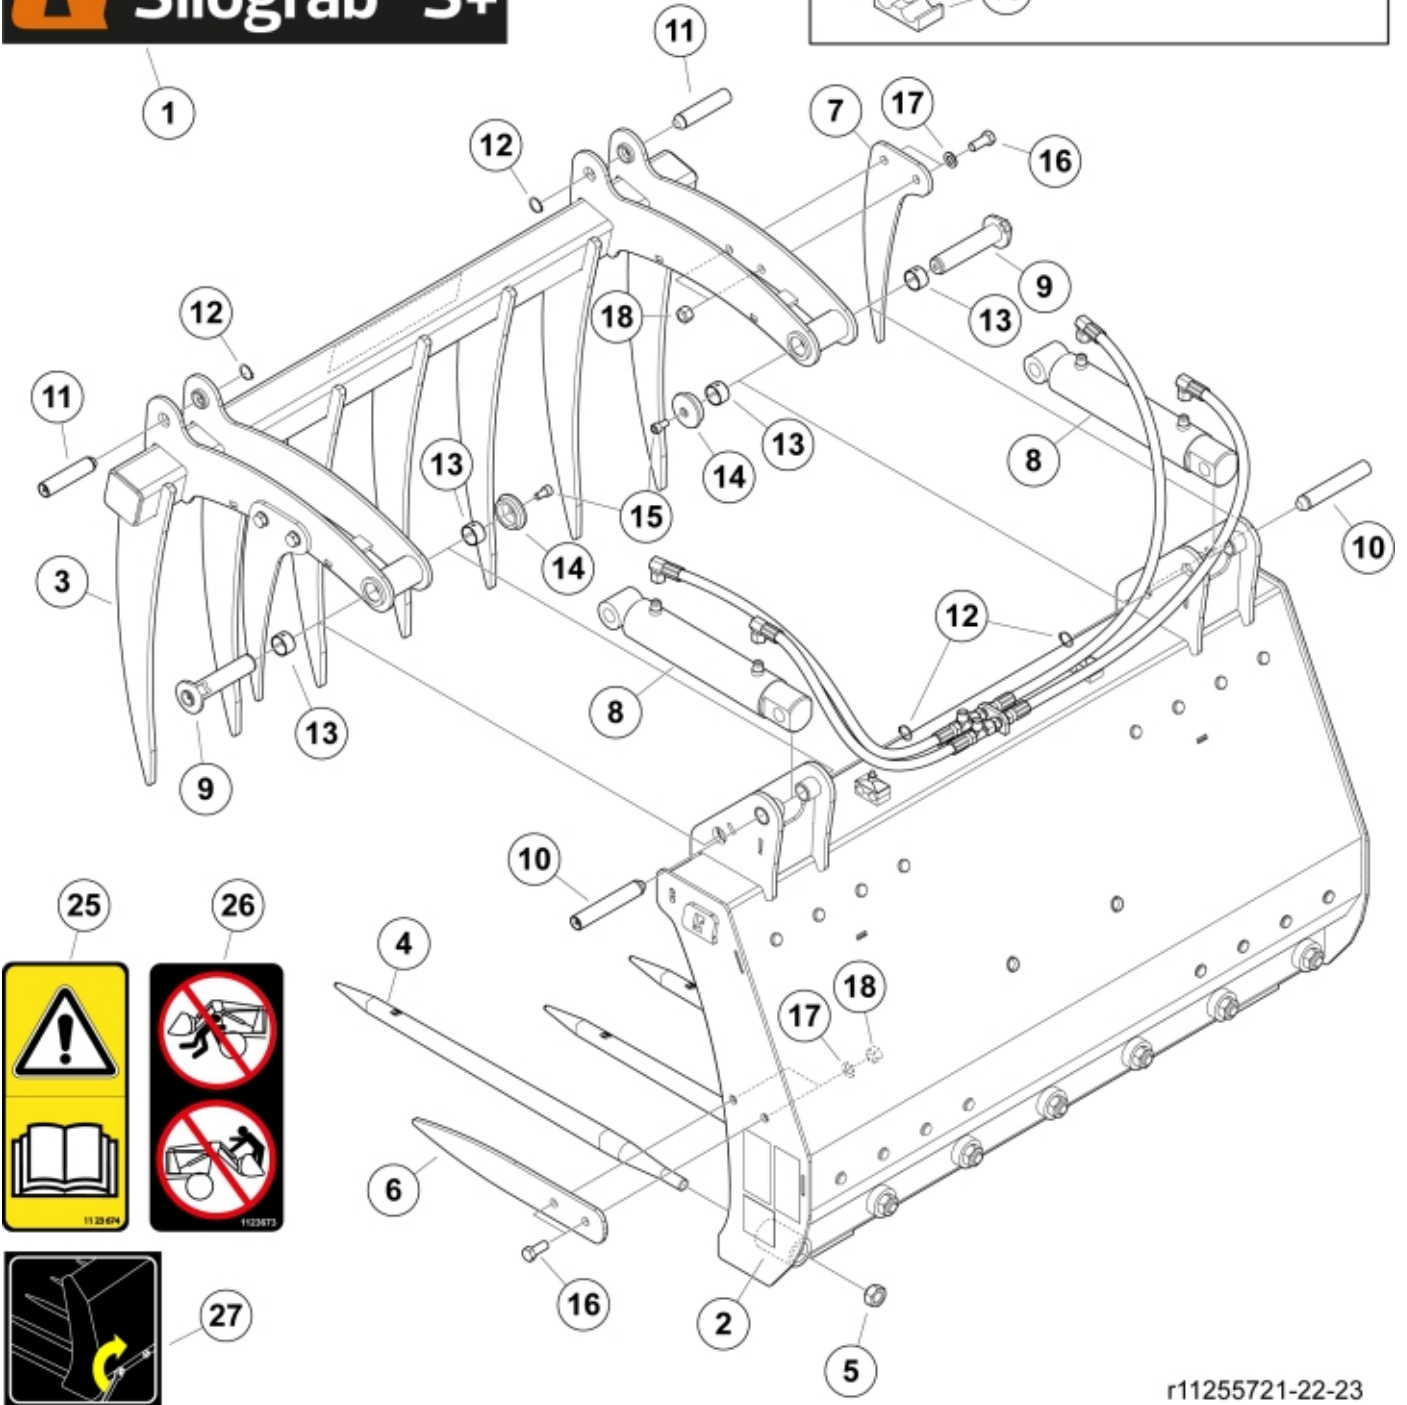

## Quicke Silograb® S+

r11255721-22-23

**Part assemblies** Silograb S+ 110  
**Specification** Year From: 01/09/2020 00:00:00  
 Year To: 15/01/2026 00:00:00

PartNo	Pos	Qty	Name	Specifications
11255721		1	Silograb S+ 110	01/09/2020 00:00:00, 15/01/2026 00:00:00
60051753	1	1	Decal	Silograb S+
9010121	2	6	Sleeve	Conus 1
60051290	3	6	Tine	
5068109-17	4	6	Tine with nut	L=820mm (replaces 5068101)
5068111	5	1	• Nut	Conus 1
11260256-22	6	2	Side tine	
11260312-22	7	2	Side tine	
60051486-1	8	1	Cylinder	
60019853	9	2	Pin	D=30 L=141 (replaces 5220060)
60051537	10	2	Pin	
60051551	11	2	Pin	
5050817	12	4	Circlip	
5018515	13	4	Bushing	D30 L=20
5215131	14	2	Locking cover	
5004917	15	2	Screw	
5002127	16	8	Screw	M6S M14 x 35
5013107	17	8	Washer	BRB 15 x 26 x 2
5011556	18	8	Nut	M14
5016968	19	2	Hose clamp	
60051801	20	2	Hose	3/8" L=865 3/8G90LM 3/8GRLM
60051800	21	2	Hose	3/8" L=640 3/8G90LM 3/8GRLM
5027454	22	2	L-coupling	
5027960	23	2	Adaptor	R3/8"
5026626	24	2	Plastic cover	
1123674	25	1	Warning decal	"Read manual"
1123673	26	1	Warning decal	
11136517	27	1	Warning decal	"Tightening of tine"
60056626	28	2	Decal	
5022119		2	Plug	