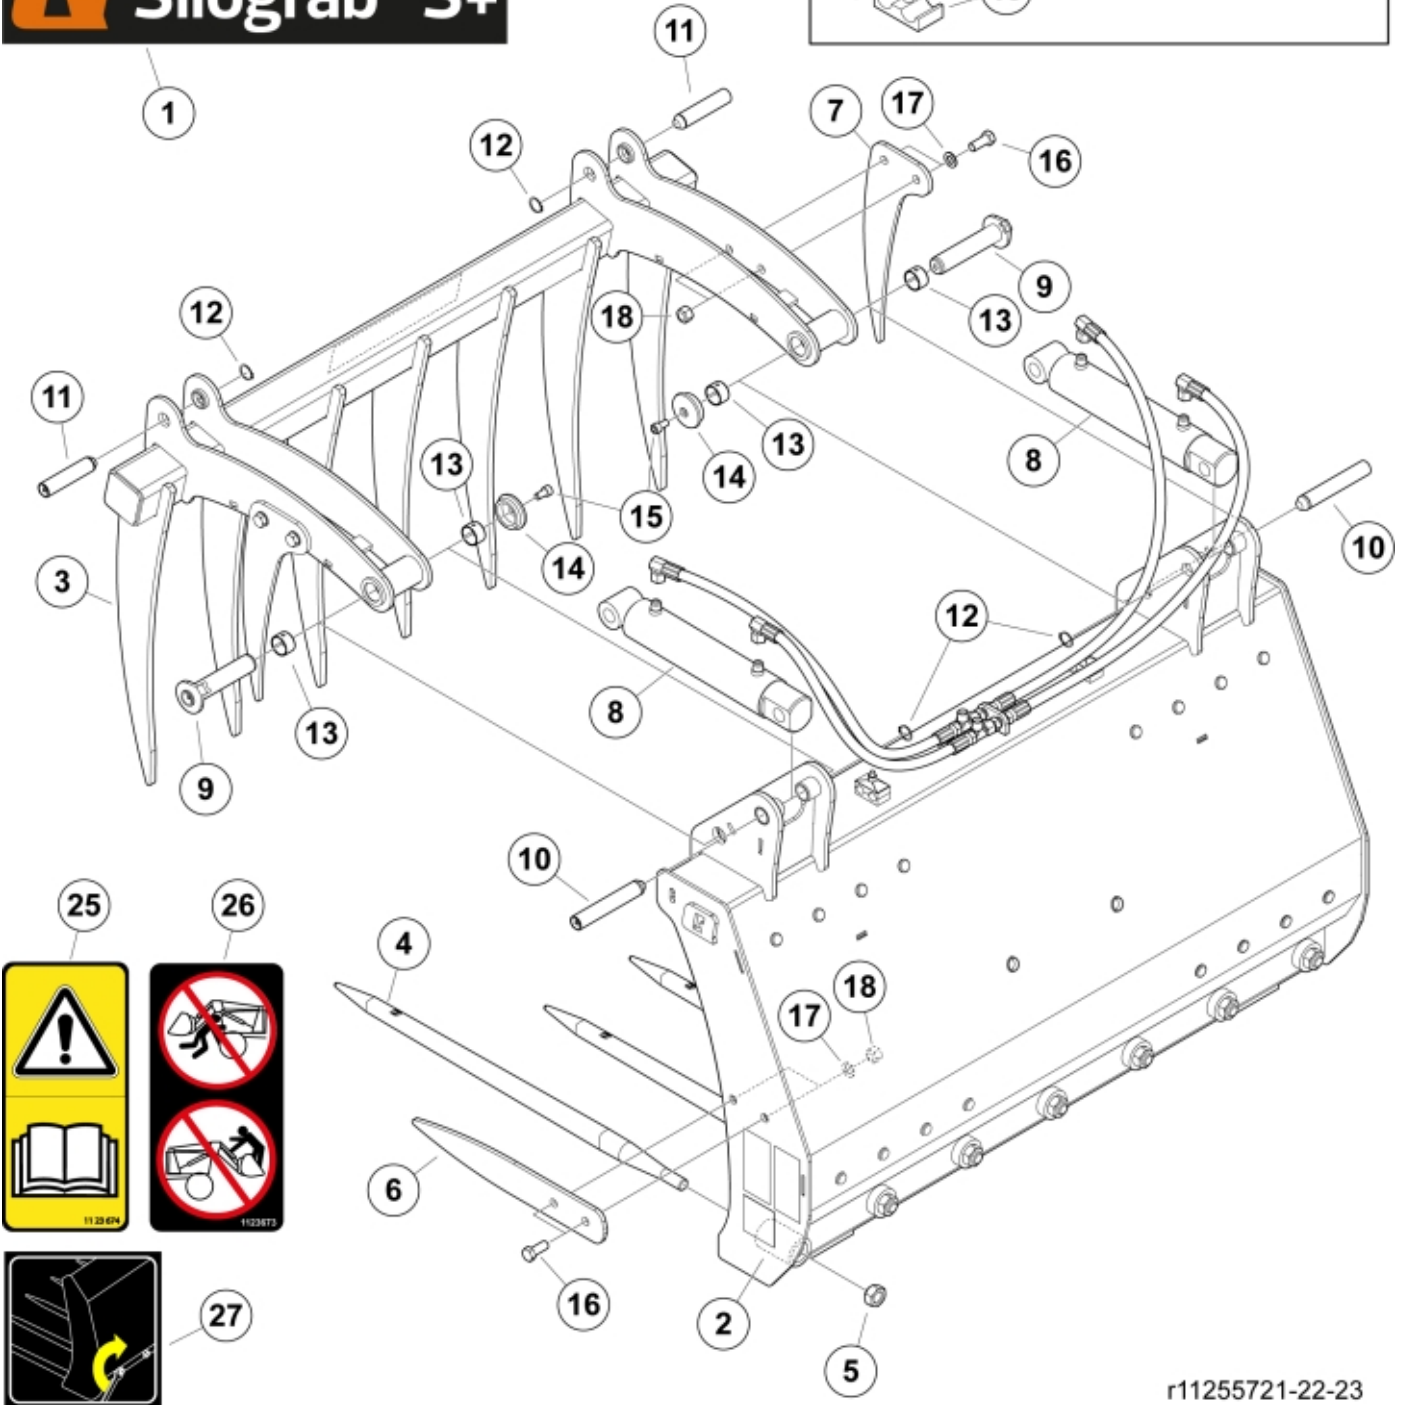

Quicke Silograb® S+

r11255721-22-23

Part assemblies Silograb S+ 130
Specification Year From: 01/09/2020 00:00:00
: 15/01/2026 00:00:00

PartNo	Pos	Qty	Name	Specifications
11255722		1	Silograb S+ 130	01/09/2020 00:00:00, 15/01/2026 00:00:00
60051753	1	1	Decal	Silograb S+
9010121	2	7	Sleeve	Conus 1
60051290	3	7	Tine	
5068109-17	4	7	Tine with nut	L=820mm (replaces 5068101)
5068111	5	1	• Nut	Conus 1
11260256-22	6	2	Side tine	
11260312-22	7	2	Side tine	
60051486-1	8	1	Cylinder	
60019853	9	2	Pin	D=30 L=141 (replaces 5220060)
60051537	10	2	Pin	
60051551	11	2	Pin	
5050817	12	4	Circlip	
5018515	13	4	Bushing	D30 L=20
5215131	14	2	Locking cover	
5004917	15	2	Screw	
5002127	16	8	Screw	M6S M14 x 35
5013107	17	8	Washer	BRB 15 x 26 x 2
5011556	18	8	Nut	M14
5016968	19	2	Hose clamp	
60051805	20	2	Hose	3/8" L=733 3/8G90LMC 3/8GRLM
60051806	21	2	Hose	3/8" L=972 3/8G90LM 3/8GRLM
5027454	22	2	L-coupling	
5027960	23	2	Adaptor	R3/8"
5026626	24	2	Plastic cover	
1123674	25	1	Warning decal	"Read manual"
1123673	26	1	Warning decal	
11136517	27	1	Warning decal	"Tightening of tine"
60056626	28	2	Decal	
5022119		2	Plug	