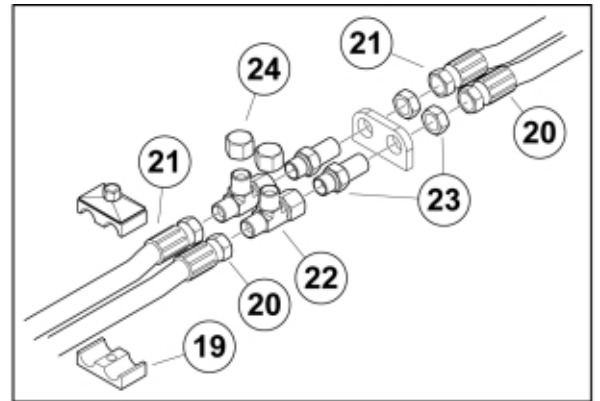

Quicke Silograb® S+

r11255721-22-23

Part assemblies Silograb S+ 130
Specification Year From: 01/09/2020 00:00:00
: 15/01/2026 00:00:00

PartNo	Pos	Qty	Name	Specifications
11255722		1	Silograb S+ 130	01/09/2020 00:00:00, 15/01/2026 00:00:00
60051753	1	1	Decal	Silograb S+
9010121	2	7	Sleeve	Conus 1
60051290	3	7	Tine	
5068109-17	4	7	Tine with nut	L=820mm (replaces 5068101)
5068111	5	1	• Nut	Conus 1
11260256-22	6	2	Side tine	
11260312-22	7	2	Side tine	
60051486-1	8	1	Cylinder	
60019853	9	2	Pin	D=30 L=141 (replaces 5220060)
60051537	10	2	Pin	
60051551	11	2	Pin	
5050817	12	4	Circlip	
5018515	13	4	Bushing	D30 L=20
5215131	14	2	Locking cover	
5004917	15	2	Screw	
5002127	16	8	Screw	M6S M14 x 35
5013107	17	8	Washer	BRB 15 x 26 x 2
5011556	18	8	Nut	M14
5016968	19	2	Hose clamp	
60051805	20	2	Hose	3/8" L=733 3/8G90LMC 3/8GRLM
60051806	21	2	Hose	3/8" L=972 3/8G90LM 3/8GRLM
5027454	22	2	L-coupling	
5027960	23	2	Adaptor	R3/8"
5026626	24	2	Plastic cover	
1123674	25	1	Warning decal	"Read manual"
1123673	26	1	Warning decal	
11136517	27	1	Warning decal	"Tightening of tine"
60056626	28	2	Decal	
5022119		2	Plug	