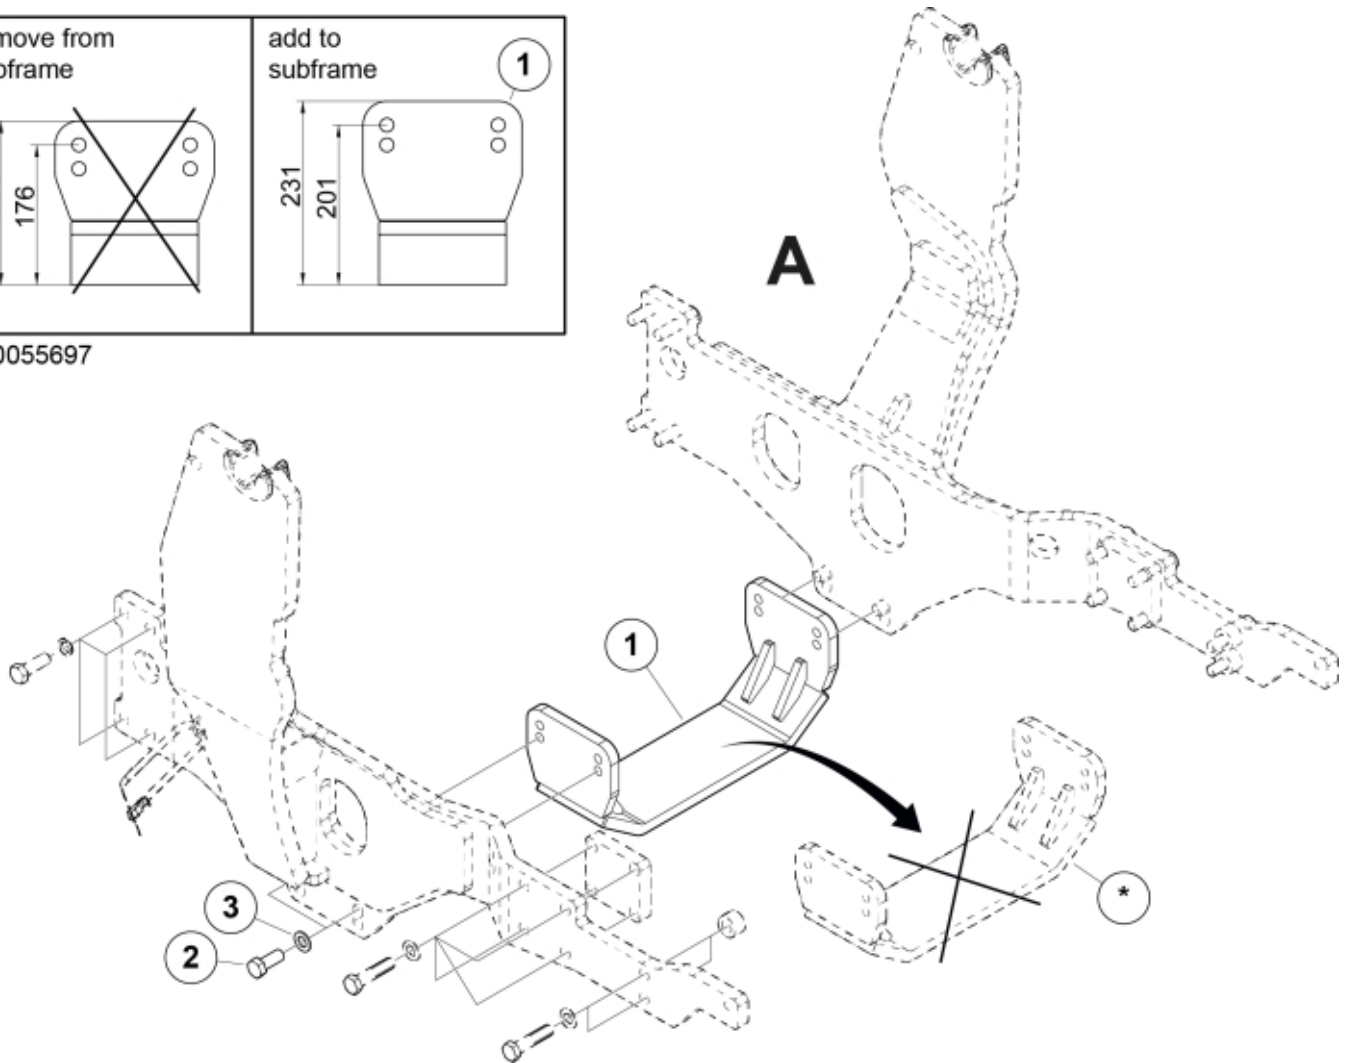

M 60055697

---

**Part assemblies**      Cross bar kit

---

<b>PartNo</b>	<b>Pos</b>	<b>Qty</b>	<b>Name</b>	<b>Specifications</b>
60055697		1 PCS	Cross bar kit	
60050257	1	1 PCS	Cross bar	
5002206	2	4	Screw	M6S M20 x 50 (8.8)
5013127	3	4	Washer	BRB 21 x 36 x 3, Part is included in kit 11255096 Attachment kit Merlo