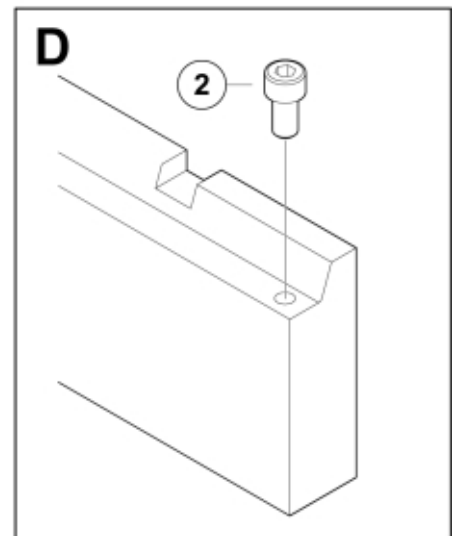

M 11255708

Part assemblies Pallet fork S - Weidemann
Specification Year From: 01/10/2020 00:00:00

PartNo	Pos	Qty	Name	Specifications
11255708	1	1	Pallet fork S - Weidemann	01/10/2020 00:00:00
5004919	2	2	Screw	MC6S M8x16