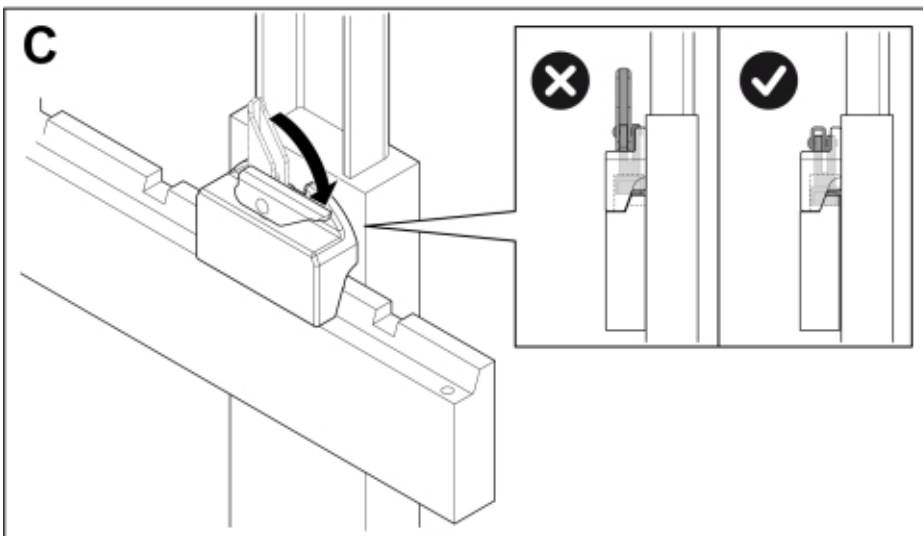

M 11255708

Part assemblies Pallet fork S - Weidemann
Specification Year From: 01/10/2020 00:00:00

PartNo	Pos	Qty	Name	Specifications
11255708	1	1	Pallet fork S - Weidemann	01/10/2020 00:00:00
5004919	2	2	Screw	MC6S M8x16