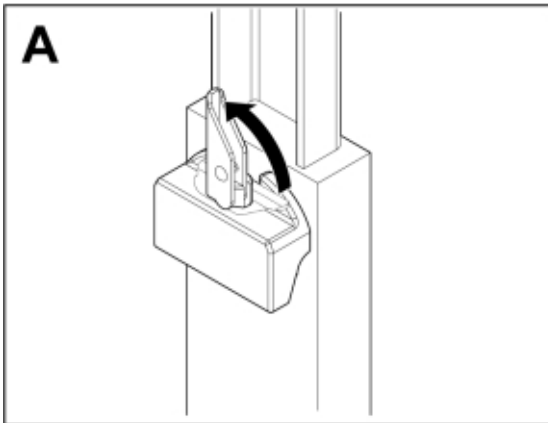

M 11255708

Part assemblies Pallet fork S - Weidemann
Specification Year From: 01/10/2020 00:00:00

PartNo	Pos	Qty	Name	Specifications
11255708	1	1	Pallet fork S - Weidemann	01/10/2020 00:00:00
5004919	2	2	Screw	MC6S M8x16