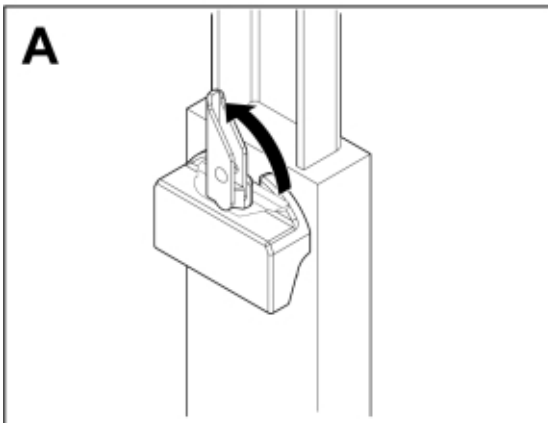

M 11255712

---

**Part assemblies** Pallet fork S - Schäffer Standard  
**Specification** Year From: 01/10/2020 00:00:00

---

<b>PartNo</b>	<b>Pos</b>	<b>Qty</b>	<b>Name</b>	<b>Specifications</b>
11255712	1	1	Pallet fork S - Schäffer Standard	01/10/2020 00:00:00
5004919	2	2	Screw	MC6S M8x16