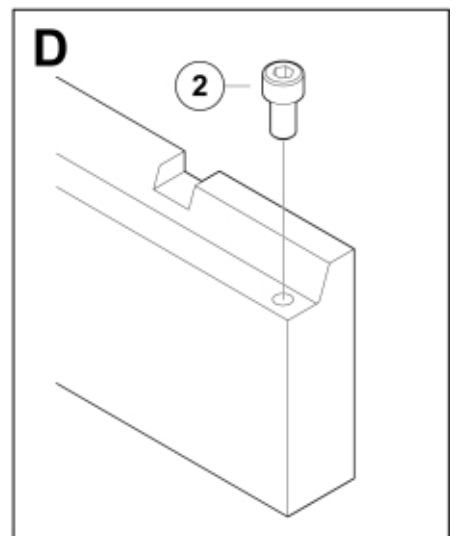

M 11255712

---

**Part assemblies** Pallet fork S - Schäffer Standard  
**Specification** Year From: 01/10/2020 00:00:00

---

<b>PartNo</b>	<b>Pos</b>	<b>Qty</b>	<b>Name</b>	<b>Specifications</b>
11255712	1	1	Pallet fork S - Schäffer Standard	01/10/2020 00:00:00
5004919	2	2	Screw	MC6S M8x16