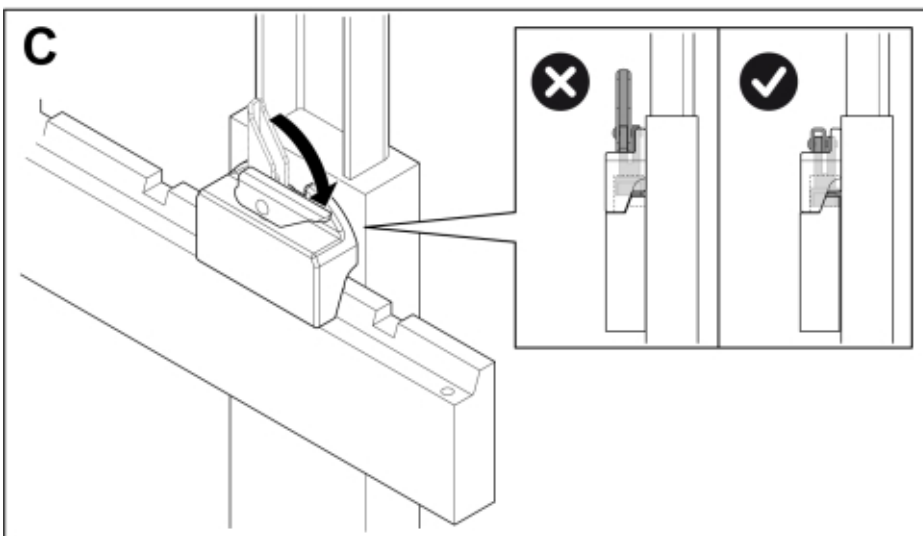

M 11255712

---

**Part assemblies** Pallet fork S - Schäffer Standard  
**Specification** Year From: 01/10/2020 00:00:00

---

<b>PartNo</b>	<b>Pos</b>	<b>Qty</b>	<b>Name</b>	<b>Specifications</b>
11255712	1	1	Pallet fork S - Schäffer Standard	01/10/2020 00:00:00
5004919	2	2	Screw	MC6S M8x16