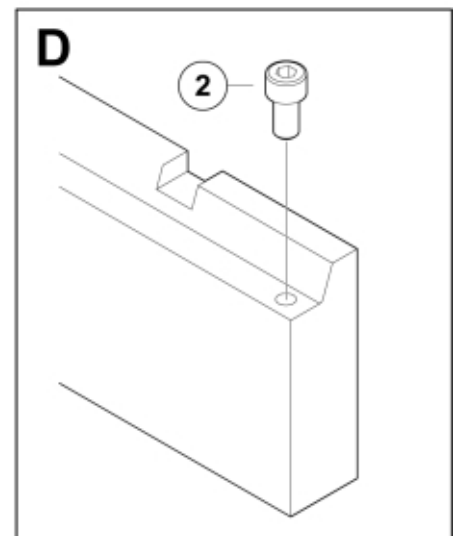

M 11255734

---

**Part assemblies**      Pallet fork S - Giant  
**Specification**      Year From: 01/10/2020 00:00:00

---

<b>PartNo</b>	<b>Pos</b>	<b>Qty</b>	<b>Name</b>	<b>Specifications</b>
11255734	1	1	Pallet fork S - Giant	01/10/2020 00:00:00
5004919	2	2	Screw	MC6S M8x16