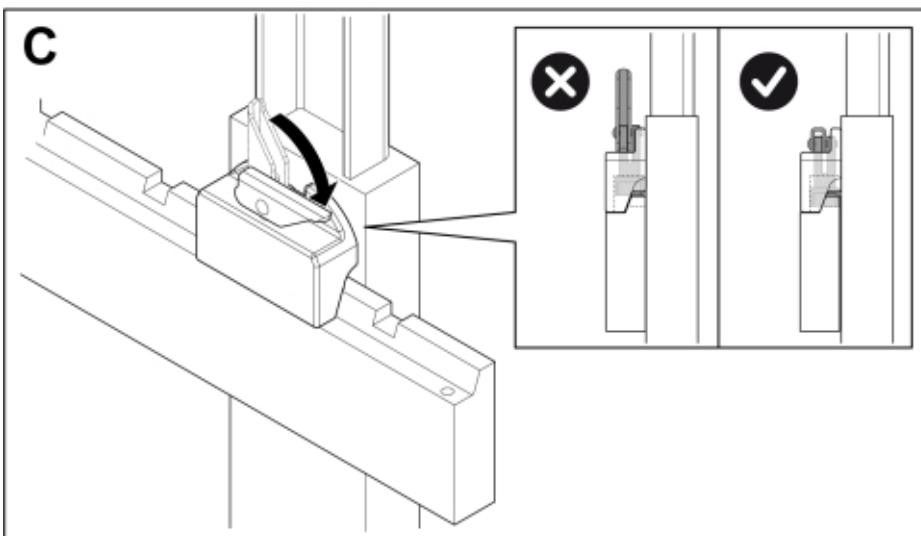

M 11255734

---

**Part assemblies**      Pallet fork S - Giant  
**Specification**      Year From: 01/10/2020 00:00:00

---

<b>PartNo</b>	<b>Pos</b>	<b>Qty</b>	<b>Name</b>	<b>Specifications</b>
11255734	1	1	Pallet fork S - Giant	01/10/2020 00:00:00
5004919	2	2	Screw	MC6S M8x16