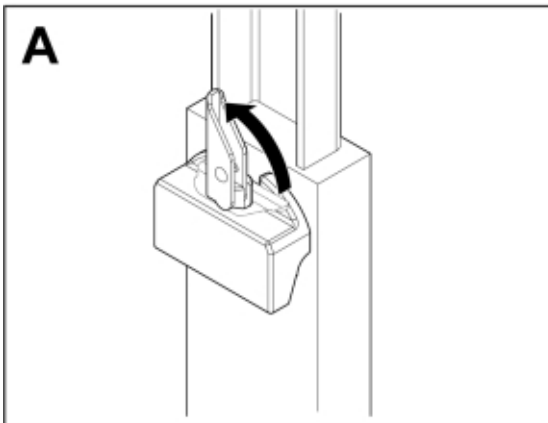

M 11255734

---

**Part assemblies**      Pallet fork S - Giant  
**Specification**      Year From: 01/10/2020 00:00:00

---

<b>PartNo</b>	<b>Pos</b>	<b>Qty</b>	<b>Name</b>	<b>Specifications</b>
11255734	1	1	Pallet fork S - Giant	01/10/2020 00:00:00
5004919	2	2	Screw	MC6S M8x16