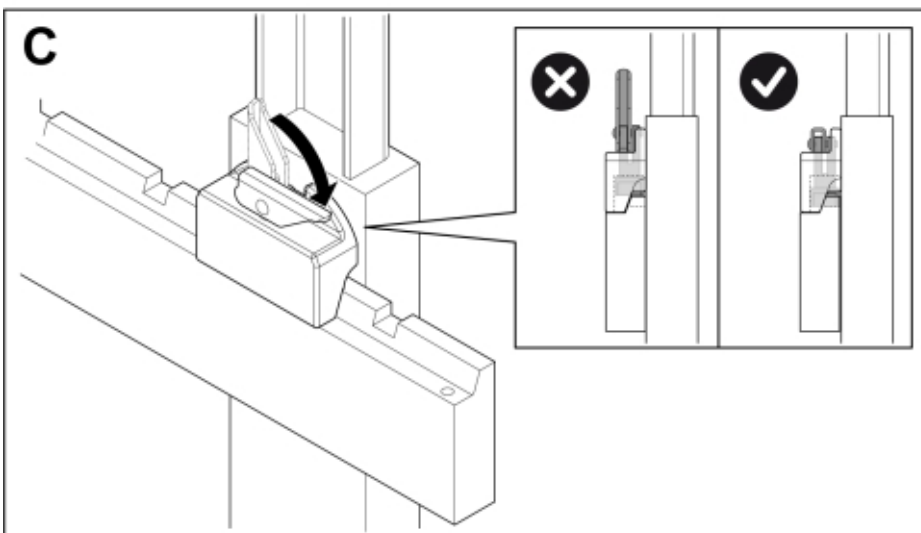

M 11255735

---

**Part assemblies** Pallet fork S - SMS  
**Specification** Year From: 01/10/2020 00:00:00

---

<b>PartNo</b>	<b>Pos</b>	<b>Qty</b>	<b>Name</b>	<b>Specifications</b>
11255735	1	1	Pallet fork S - SMS	01/10/2020 00:00:00
5004919	2	2	Screw	MC6S M8x16