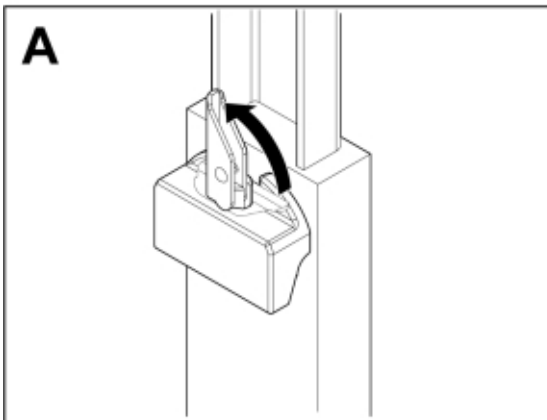

M 11255735

---

**Part assemblies** Pallet fork S - SMS  
**Specification** Year From: 01/10/2020 00:00:00

---

<b>PartNo</b>	<b>Pos</b>	<b>Qty</b>	<b>Name</b>	<b>Specifications</b>
11255735	1	1	Pallet fork S - SMS	01/10/2020 00:00:00
5004919	2	2	Screw	MC6S M8x16