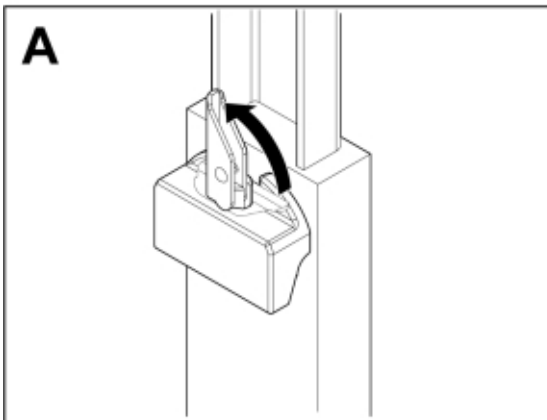

M 11255724

Part assemblies Pallet fork S - Zettelmeyer 402
Specification Year From: 01/10/2020 00:00:00

PartNo	Pos	Qty	Name	Specifications
11255724	1	1	Pallet fork S - Zettelmeyer 402	01/10/2020 00:00:00
5004919	2	2	Screw	MC6S M8x16