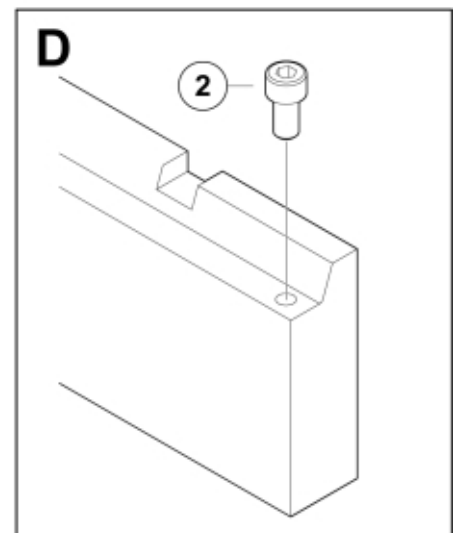

M 11255724

Part assemblies Pallet fork S - Zettelmeyer 402
Specification Year From: 01/10/2020 00:00:00

PartNo	Pos	Qty	Name	Specifications
11255724	1	1	Pallet fork S - Zettelmeyer 402	01/10/2020 00:00:00
5004919	2	2	Screw	MC6S M8x16