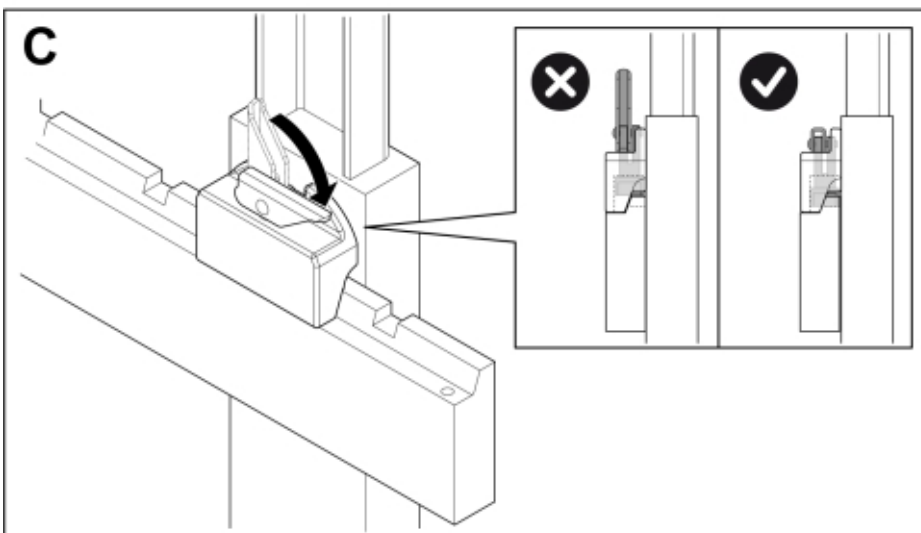

M 11255724

Part assemblies Pallet fork S - Zettelmeyer 402
Specification Year From: 01/10/2020 00:00:00

PartNo	Pos	Qty	Name	Specifications
11255724	1	1	Pallet fork S - Zettelmeyer 402	01/10/2020 00:00:00
5004919	2	2	Screw	MC6S M8x16